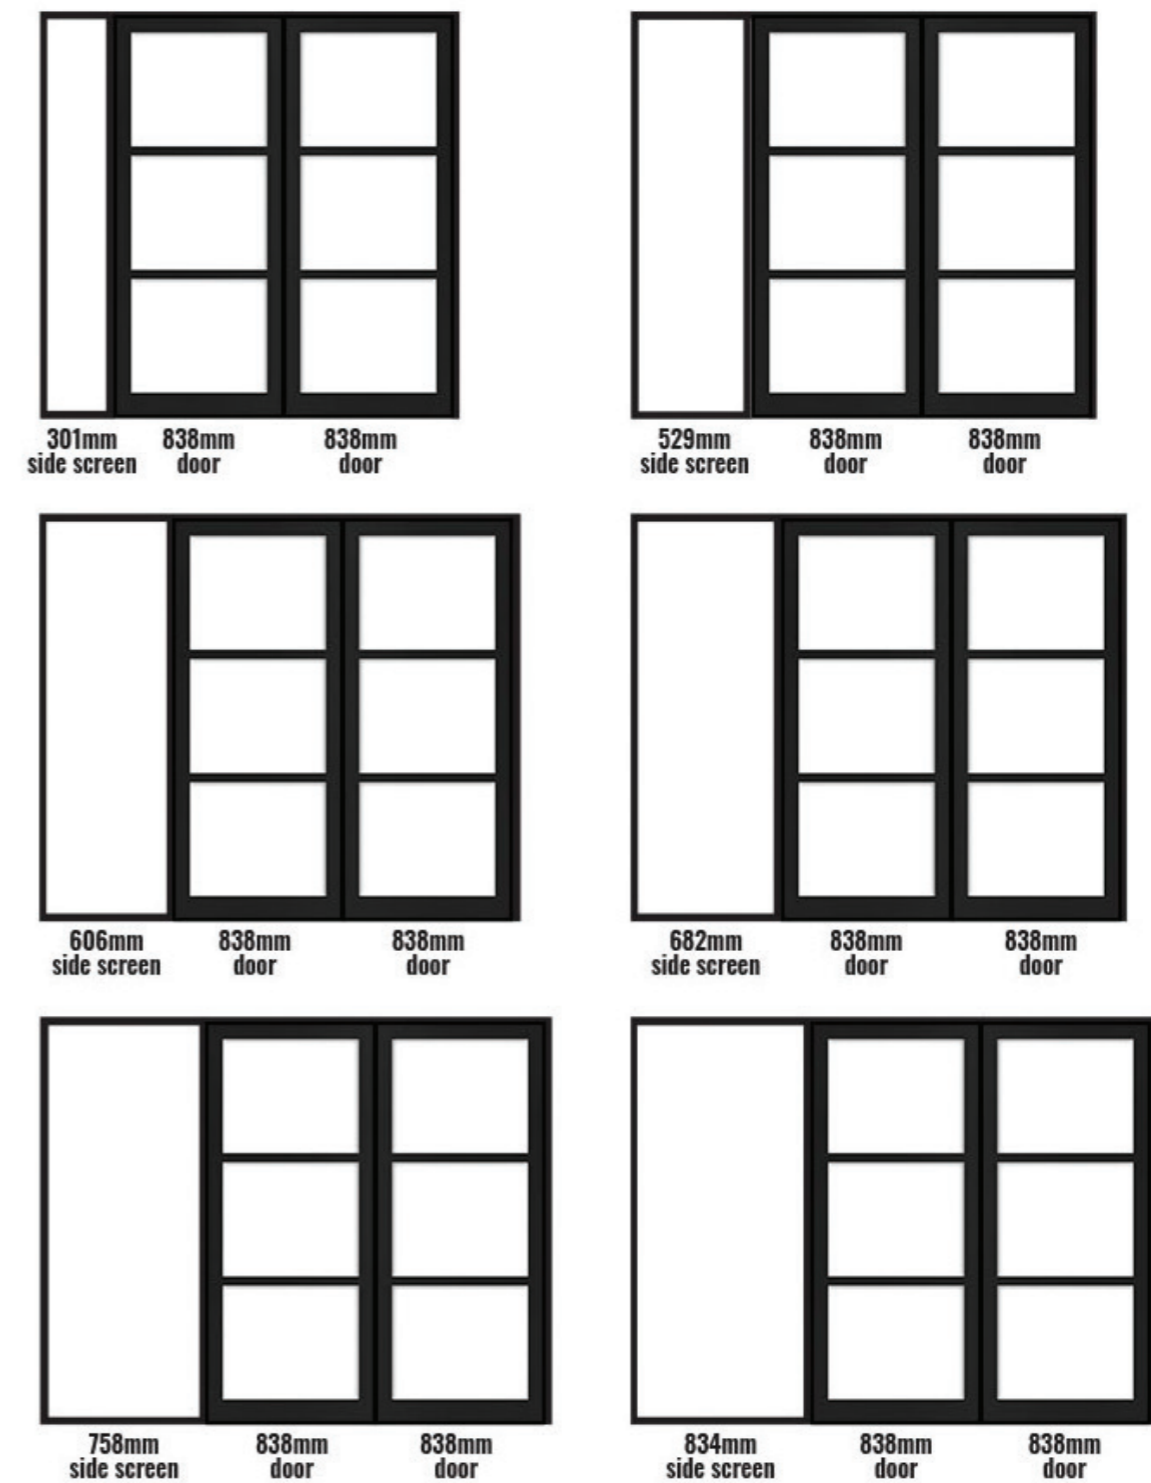

Eco-Urban Dividers: Configuration

Examples for the two door, one sidescreen configuration are presented below: