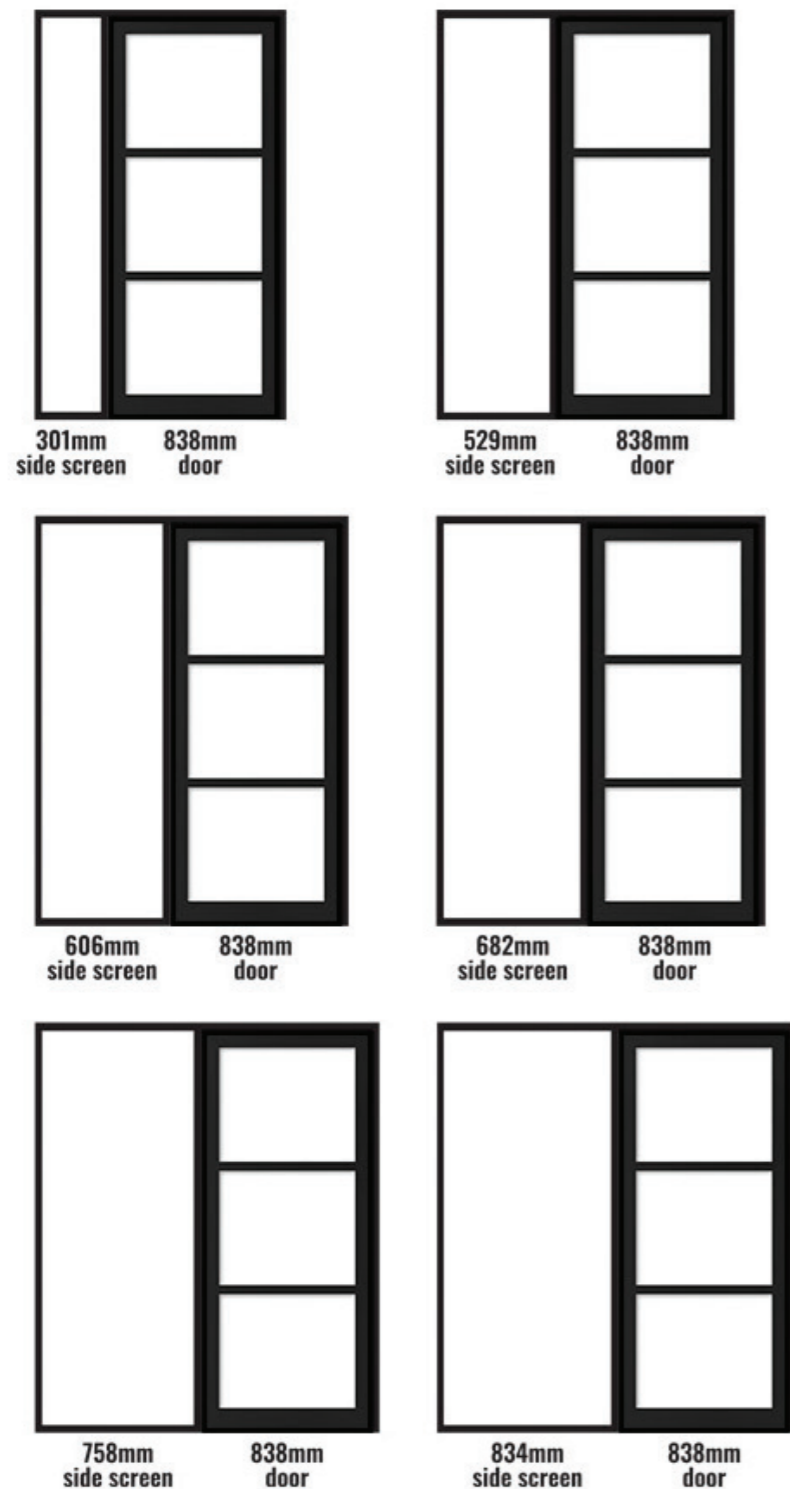

Eco-Urban Dividers: Configuration

Depending on the version and size chosen, the proportion of doors will vary, refer to the examples for the one door, one sidescreen configuration: