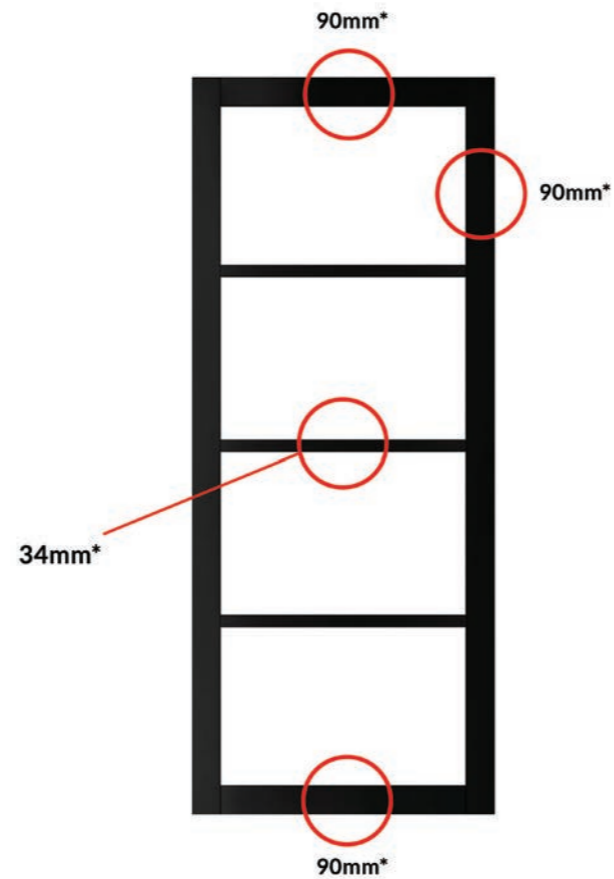

Eco-Urban Dividers: Thickness, Stiles & Rails, Core

Rails and Stiles are 90mm* Astragals are all nominal 34mm*

These heavily dowel jointed solid laminated wood doors are **40mm* thick** and are designed to meet the most demanding quality requirements. Eco-Urban are **British made** industrial style doors, made of sustainable, fast growing solid laminated timber .