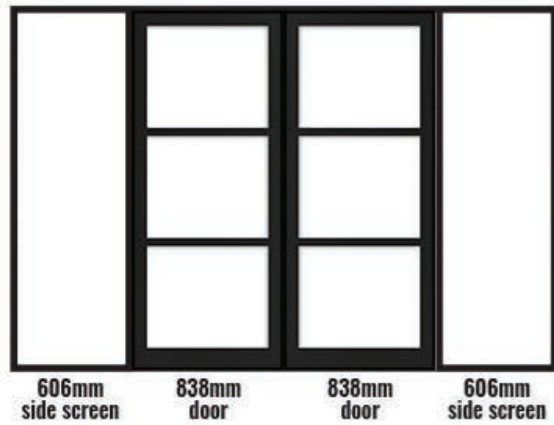

Eco-Urban Dividers: Configuration

Examples for the two door, two sidescreens configuration are presented below: