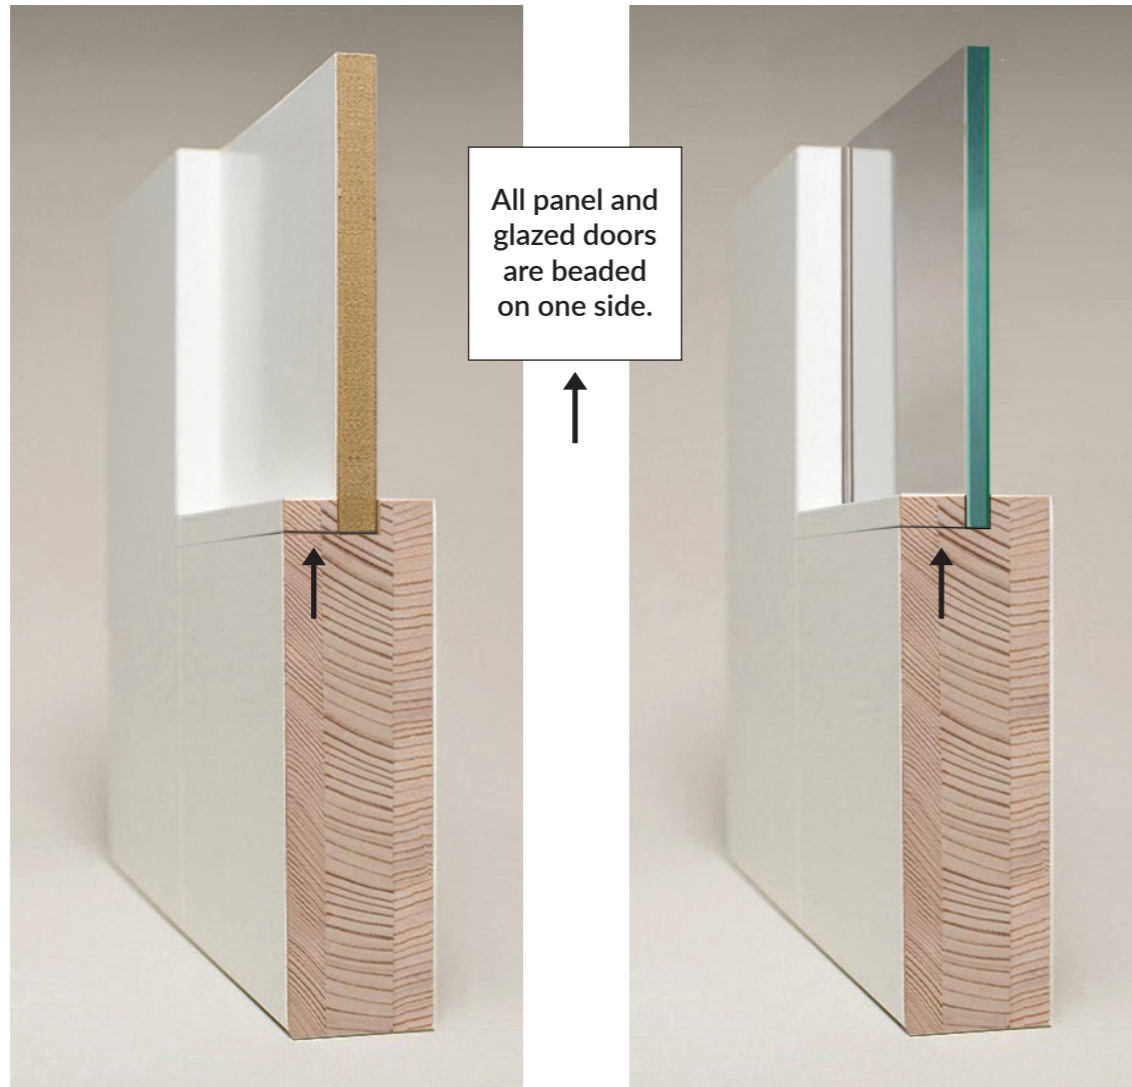

Eco-Urban Dividers: Panel & Glass Options

Panel Doors:

Rails & Stiles: Solid laminated timber.

Panels: 9mm thick moisture resistant MDF, recessed within the door thickness.

Finish: Premium Primed

Glazed Doors:

Rails & Stiles: Solid laminated timber.

Glass: All doors except Baltimore will be 4mm Toughened glass, some of the smallest panes may be 4mm annealed glass, Baltimore doors are glazed with 6mm thick glass.

Finish: Premium Primed