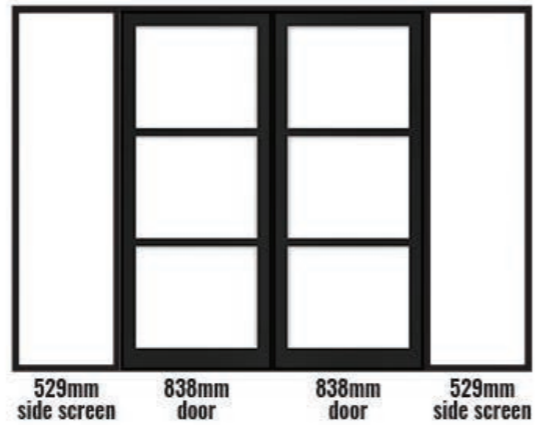

Eco-Urban Dividers: Configuration

Examples for the two door, two sidescreens configuration are presented below: