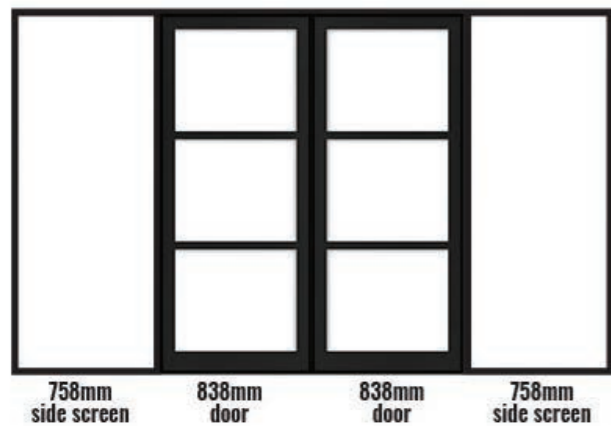

Eco-Urban Dividers: Configuration

Examples for the two door, two sidescreens configuration are presented below: