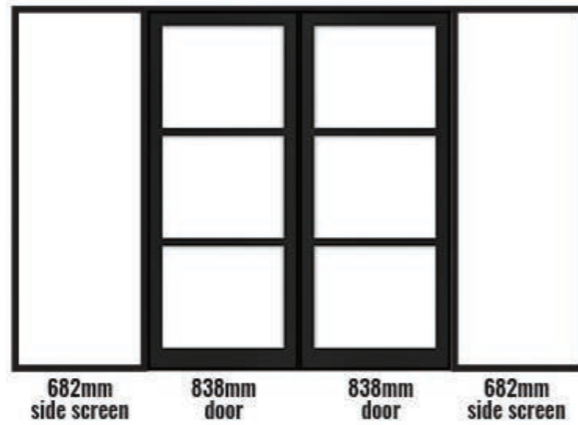

Eco-Urban Dividers: Configuration

Examples for the two door, two sidescreens configuration are presented below: