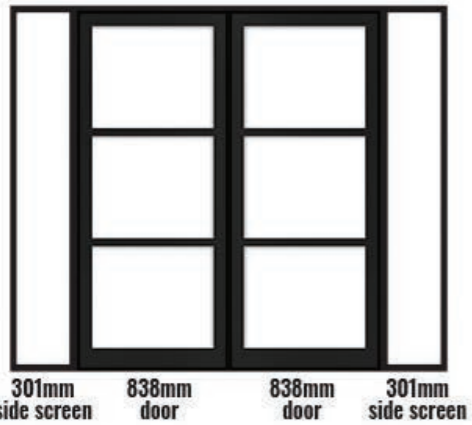

Eco-Urban Dividers: Configuration

Examples for the two door, two sidescreens configuration are presented below: