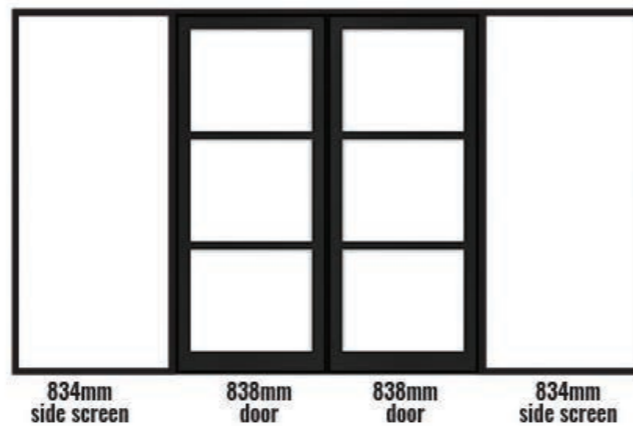

Eco-Urban Dividers: Configuration

Examples for the two door, two sidescreens configuration are presented below: