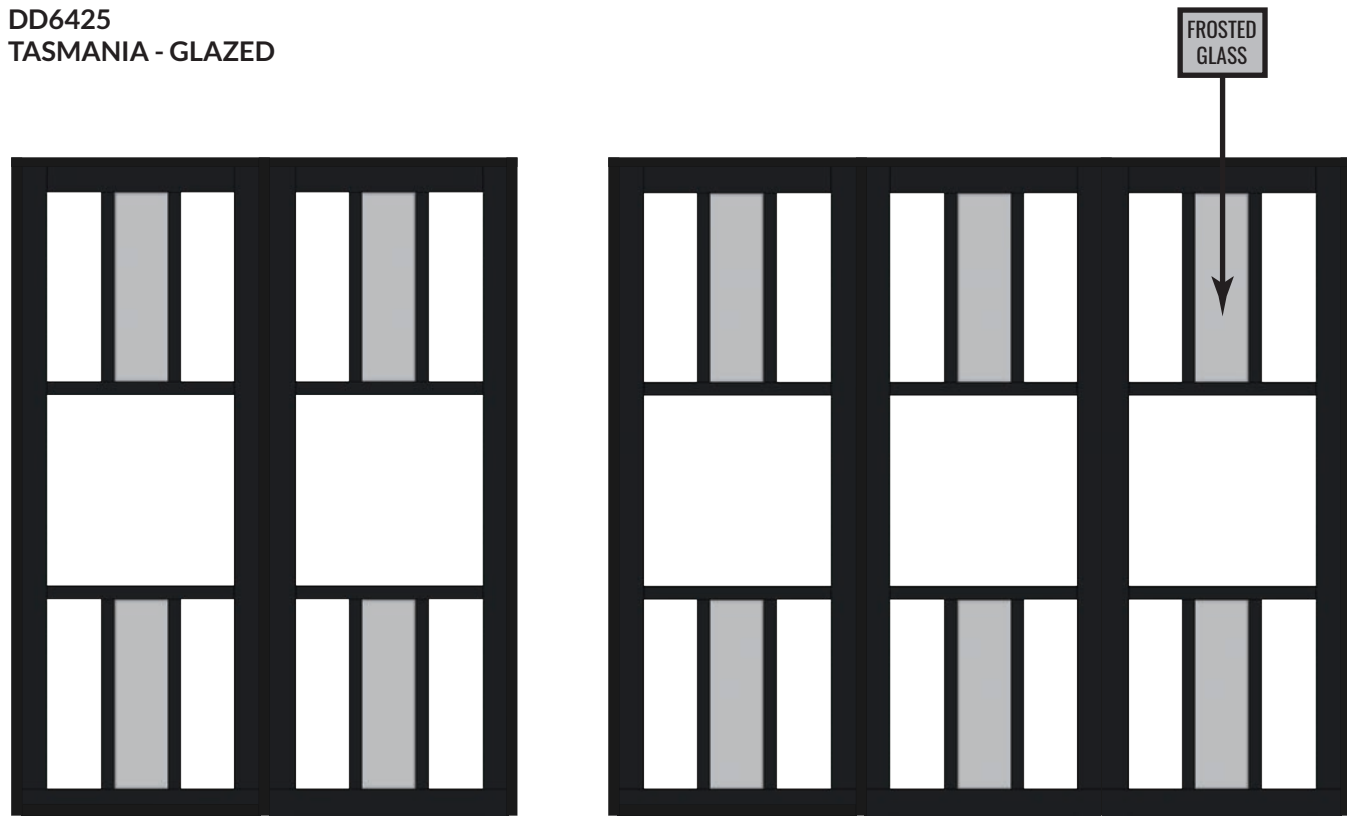

Urban Ultimate Dividers: Designs Available

DD6425
TASMANIA - GLAZED