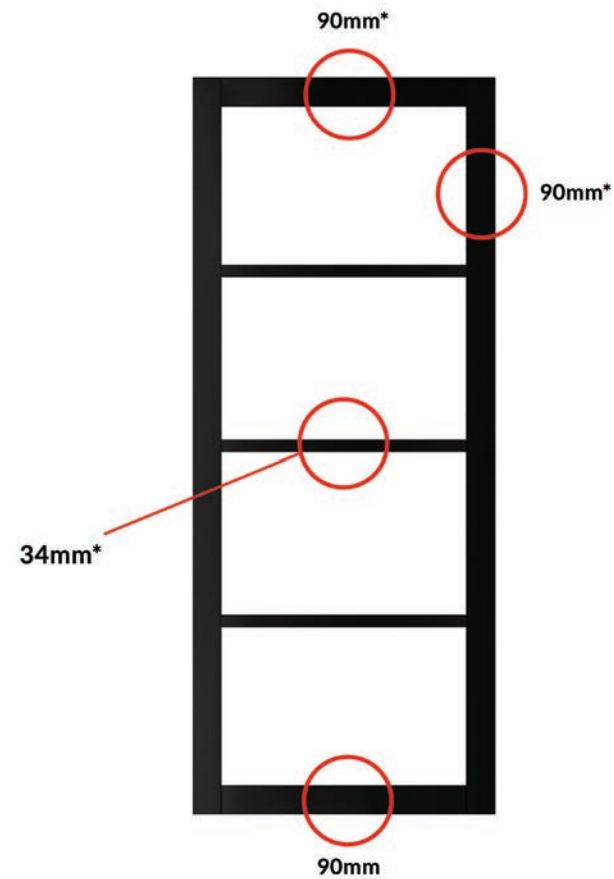

Urban Ultimate Dividers: Thickness, Stiles & Rails, Core

Rails and Stiles are 90mm* Astragals are all nominal 34mm*

These heavily dowel jointed solid laminated wood doors are **40mm* thick** and are designed to meet the most demanding quality requirements. Eco-Urban are **British made** industrial style doors, made of sustainable, fast growing solid laminated timber .