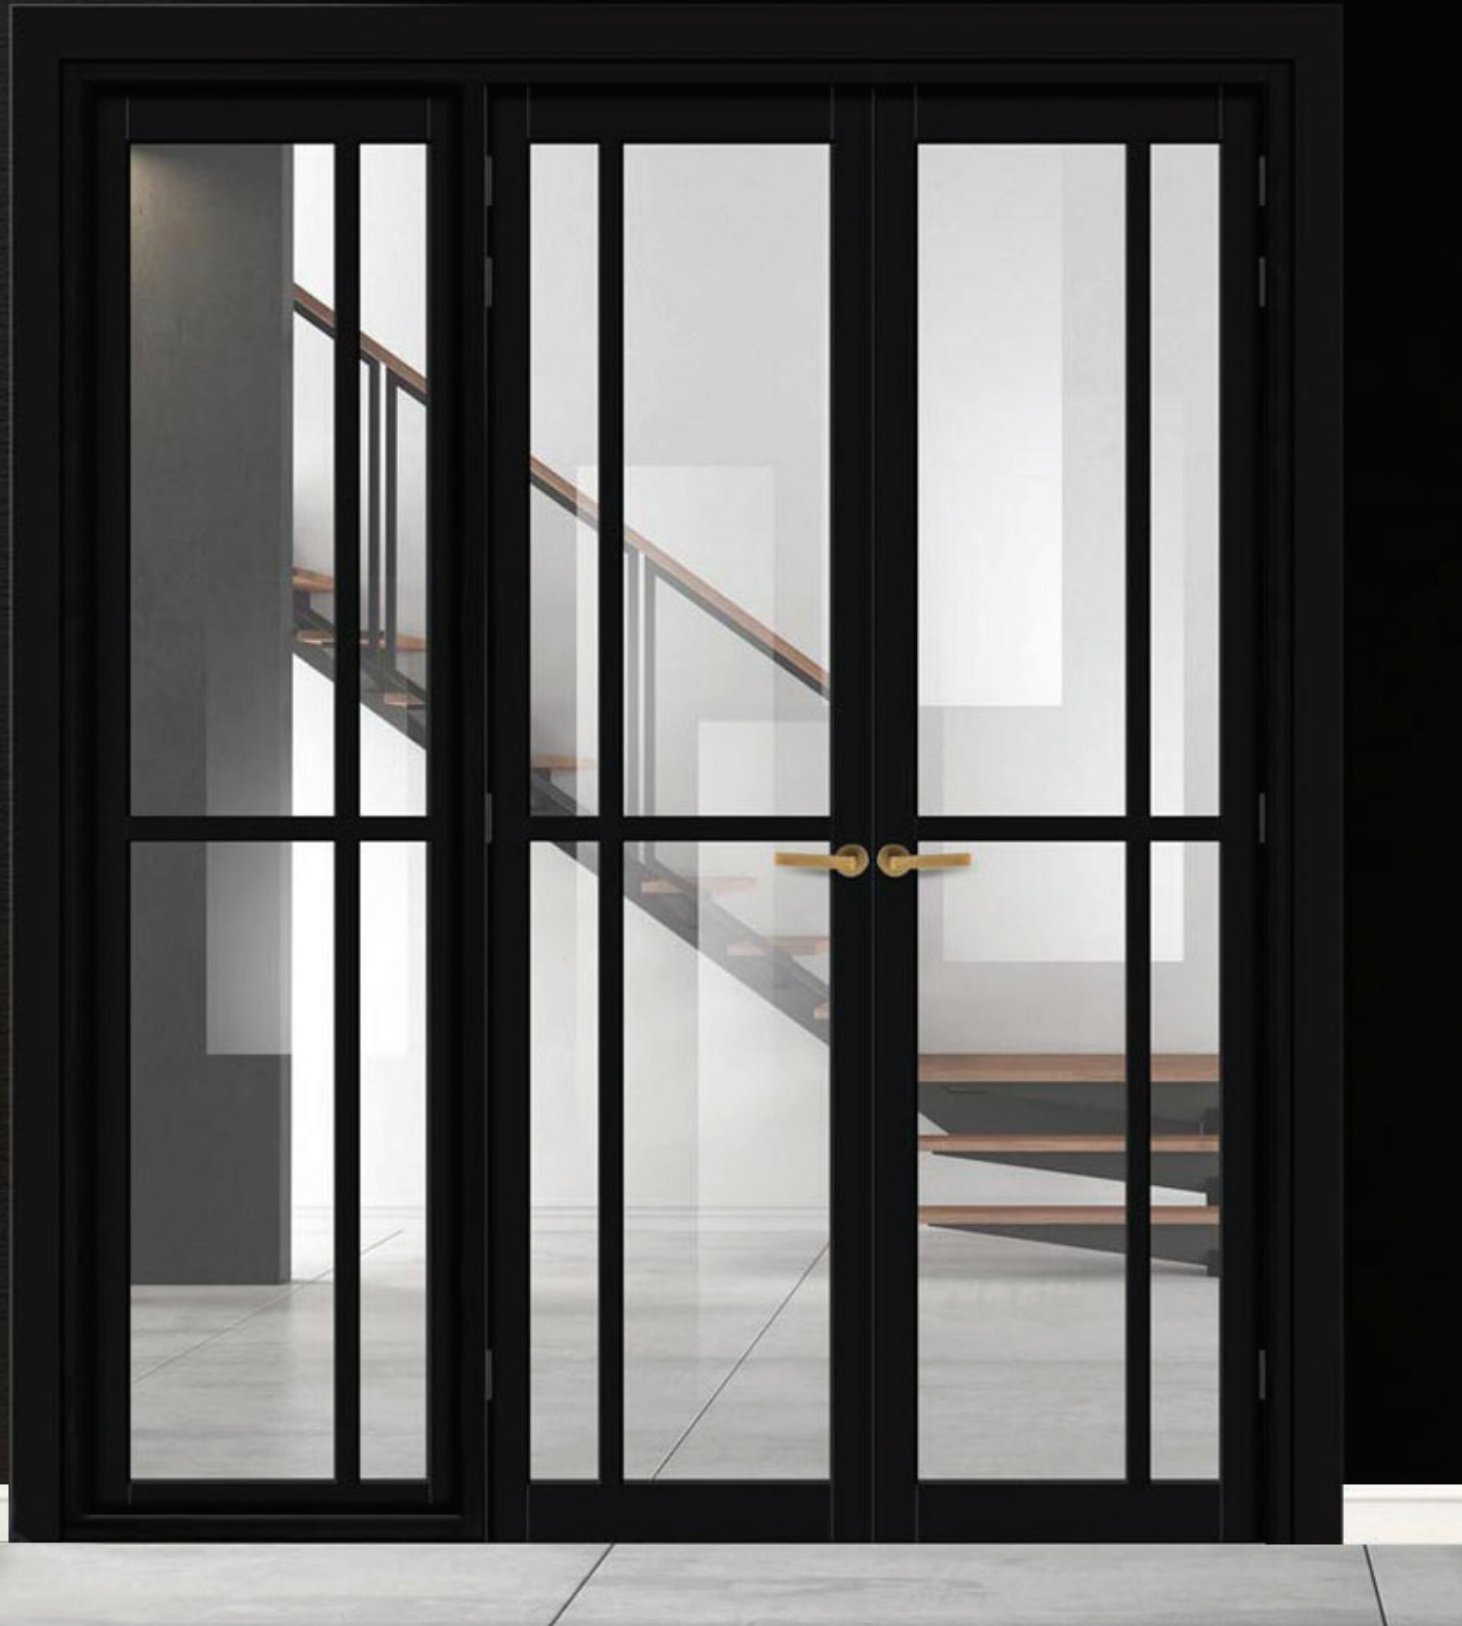

Urban Ultimate Dividers: Designs Available

DD6403
ORKNEY - PANEL & GLAZED

Urban Ultimate Dividers: Designs Available

DD6411
SUBURBAN - GLAZED

FROSTED
GLASS

Urban Ultimate Dividers: Samples & Offer

Multi door discount available.