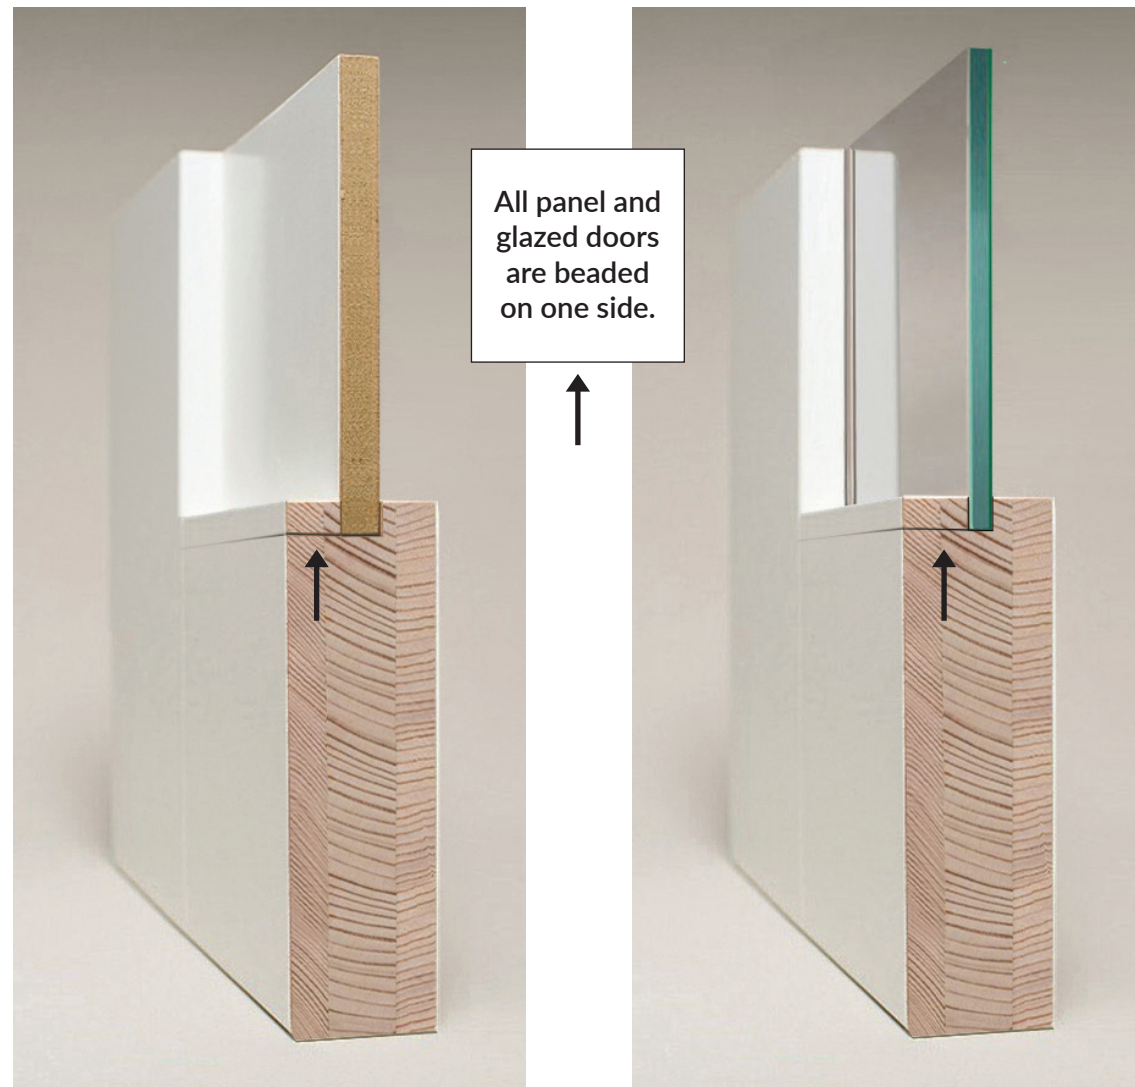

Urban Ultimate Dividers: Panel & Glass Options

Panel Doors:

Rails & Stiles: Solid laminated timber.

Panels: 9mm thick moisture resistant MDF, recessed within the door thickness.

Finish: Premium Primed

Glazed Doors:

Rails & Stiles: Solid laminated timber.

Glass: All doors except Baltimore will be 4mm Toughened glass, some of the smallest panes may be 4mm annealed glass, Baltimore doors are glazed with 6mm thick glass.

Finish: Premium Primed