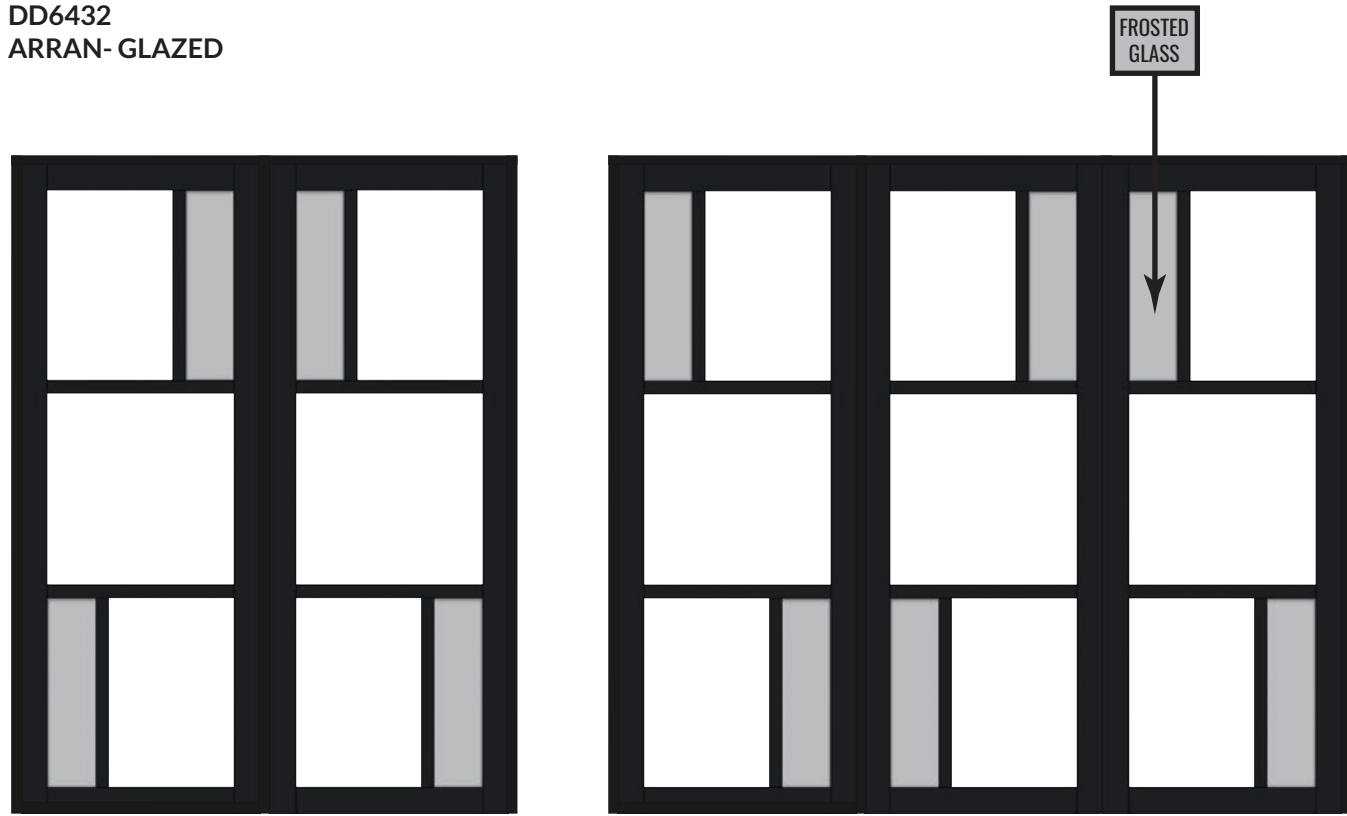

Urban Ultimate Dividers: Designs Available

DD6432
ARRAN - GLAZED