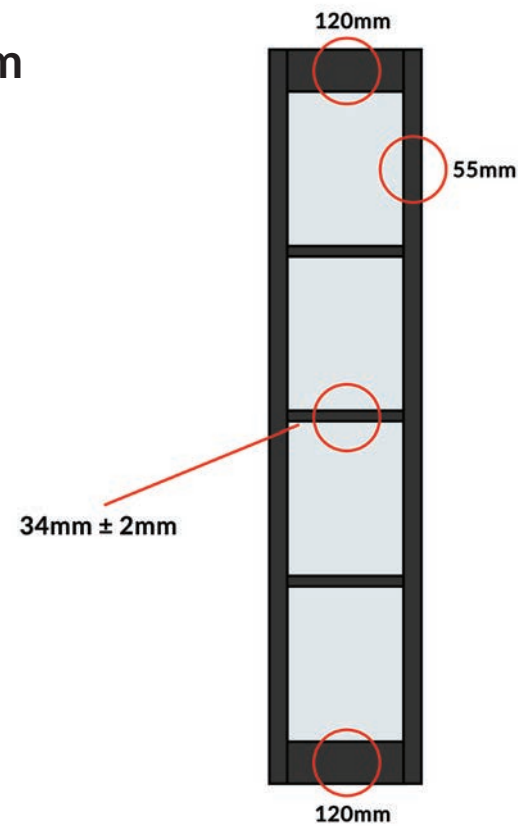

SlimFold Eco-Urban Doors: Details

Rails = 120mm*, Stiles = 55mm*
Astragals are all nominal 34mm ± 2mm

These heavily dowel jointed solid laminated wood doors are **40mm thick*** and are designed to meet the most demanding quality requirements. Eco-Urban are **British made** industrial style doors, made of sustainable, fast growing solid laminated timber .