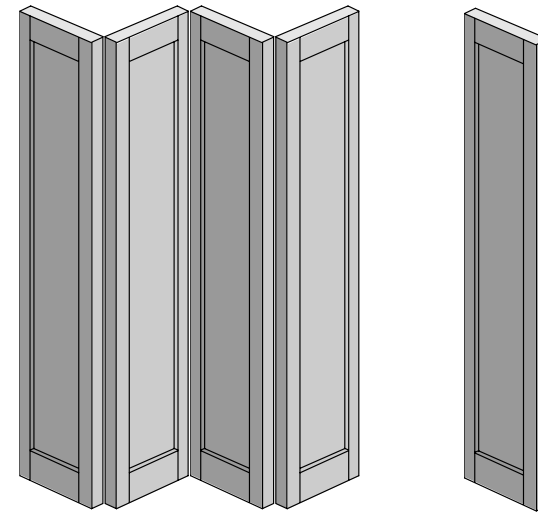

Door Configuration Options Available

4+1

- 2068x1573mm Wide/298mm Doors
- 2068x1768mm Wide/337mm Doors
- 2068x1581mm Wide/375mm Doors
- 2068x2148mm Wide/413mm Doors

4+2