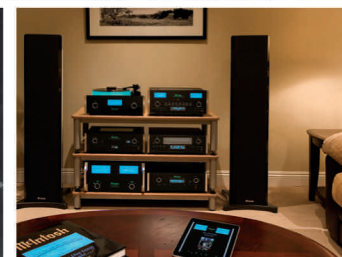

MX121 a/v control center

- McIntosh has designed tremendous flexibility and configurability into the MX121 processor while simultaneously reducing operational complexity.
- Two additional zones allow for expansion into other listening areas of the home, with independent sources selection and volume adjustment in each area.
- Cutting-edge features include HDMI 3D video switching, video upscaling to 1080P, Apple AirPlay wireless streaming through iTunes, and a USB input for your iPod®, iPad®, or iPhone®.
- Audyssey MultiEQ XT digital processing transforms problem rooms into great performance venues, while XT Auto Calibration makes setup a breeze.
- Sound quality takes front-row seating in the MX121. Balanced outputs and inputs are included, and vinyl lovers will enjoy the high-performance MM Phono preamp.
- A vast array of HDMI, digital audio, and analog inputs ensure that you won't outgrow the MX121 anytime soon.