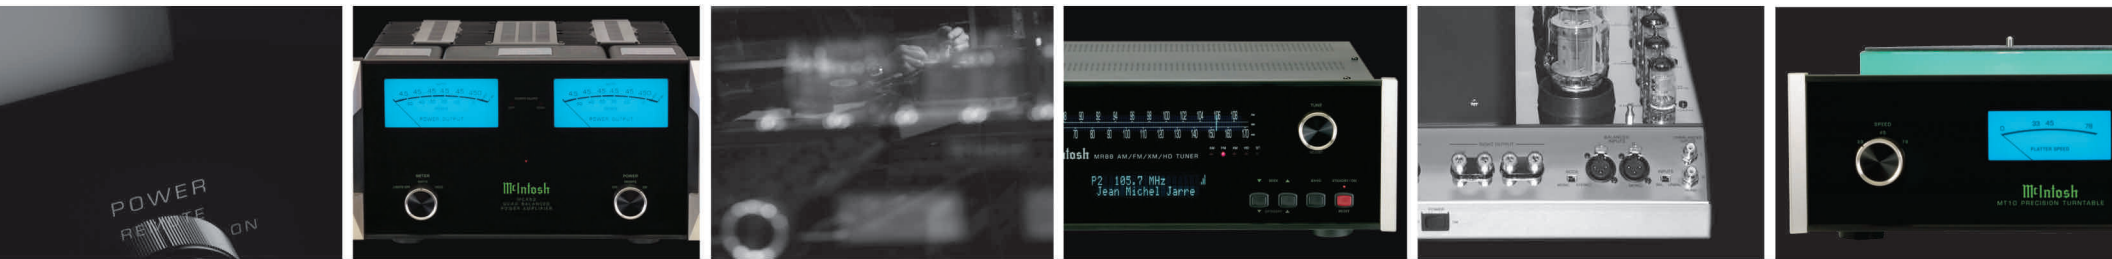

For the Consumer's Protection:

In order to ensure the highest level of customer satisfaction, "new" McIntosh products may only be purchased over-the-counter or delivered and installed by an Authorized McIntosh Dealer. McIntosh products that are purchased over the Internet, by phone or mail order are presumed to be "used" and do not qualify for any McIntosh Warranty. McIntosh does not warrant, in any way, products that are purchased from anyone who is not an Authorized Dealer or products that have had their serial number altered or defaced.