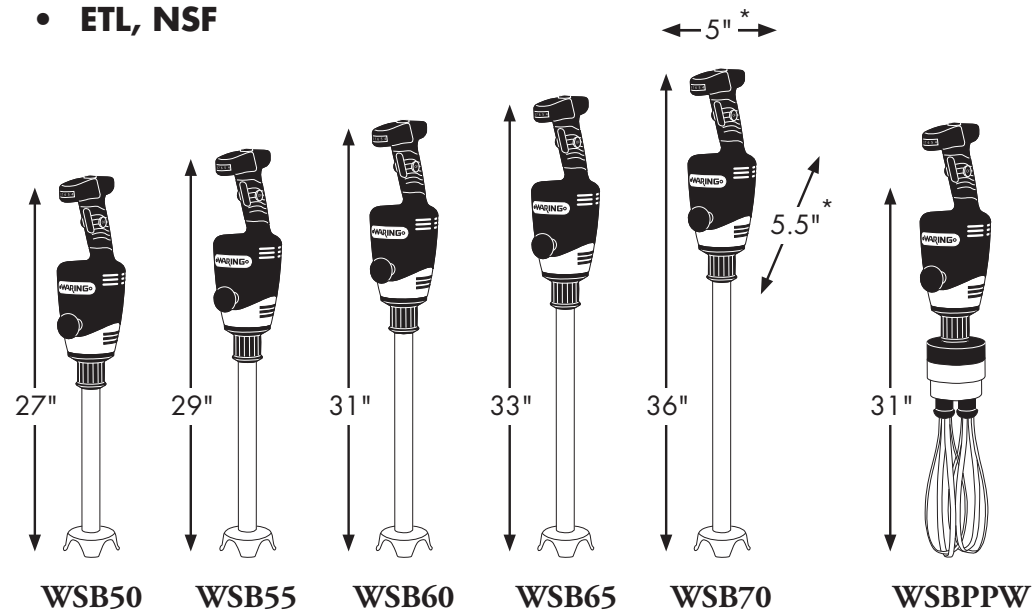

Ordering Information

Description	Catalog #	Std Pkg.	Ship Wt. (Lbs.)	Cubic Feet	UPC Code
12" Big Stix® Immersion Blender	WSB50	2	9.5	1.70	040072002137
14" Big Stix® Immersion Blender	WSB55	2	9.75	1.90	040072002120
16" Big Stix® Immersion Blender	WSB60	2	10.0	2.10	040072002113
18" Big Stix® Immersion Blender	WSB65	2	10.25	2.30	040072002878
21" Big Stix® Immersion Blender	WSB70	2	10.38	2.60	040072002885
12" Stainless Steel Shaft	WSB50ST	6	2.5	1.59	040072002540
14" Stainless Steel Shaft	WSB55ST	6	2.75	1.96	040072002557
16" Stainless Steel Shaft	WSB60ST	6	3.0	2.17	040072002564
18" Stainless Steel Shaft	WSB65ST	6	3.25	2.38	040072002922
21" Stainless Steel Shaft	WSB70ST	6	3.38	2.70	040072002939
10" Big Stix® Whisk	WSBPPW	2	22.0	2.94	040072008184
10" Whisk Attachment	WSB2W	4	18.2	1.20	040072009242
2 Stainless Steel Whipping Paddles	WSBWP	10	1.5	0.07	040072008504
Bowl Clamp	WSBBC	1	4.0	0.13	040072006937
Wall Mount Hanger	WSB01	64	32.1	1.66	040072002380
Big Stix® Power Pack	WSBPP	2	7.0	1.27	040072002649

* 5" width and 5.5" depth are the same for all five immersion blenders and whisk

Optional Accessories

Waring makes it easy to do more than just blend. The 10" Stainless Steel Whisk Attachment quickly transforms the Big Stik® into a gentle giant as it whips delicate egg whites, creams to any consistency and mashes potatoes in record time with its heavy-duty construction. The bowl clamp lightens the load for hands-free operation while the wall-mount hanger provides an easy storage option.