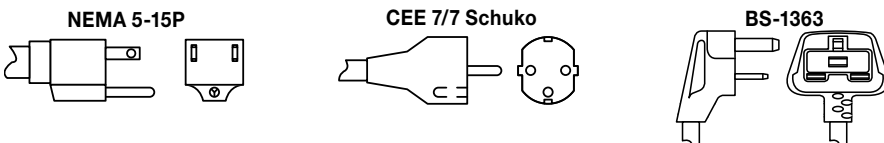

PLUG CONFIGURATIONS

PRODUCT SPECS Glo-Ray® Round Heated Stone Shelves

The Heated Stone Shelf shall be a Glo-Ray® Model ... as manufactured by the Hatco Corporation, Milwaukee, WI 53234 U.S.A.

The Heated Stone Shelf shall be rated at ... watts, ... volts, and ... inches (millimeters) in overall width. It shall consist of food-safe material, thermostatically-controlled heated base, and a 6' (1829 mm) cord with plug attached.

The Lamp shall be ... inches (millimeters in overall length and be ... inches (millimeters away from the shelf. It shall consist of a powdercoated vented lamp shade with heat bulb and mounting.

All Hatco blanket heating elements warranted against burnout for one year (U.S. and Canada only).

HATCO CORPORATION | P.O. Box 340500 Milwaukee, WI 53234-0500 U.S.A.
(800) 558-0607 | (414) 671-6350 | www.hatcocorp.com | support@hatcocorp.com