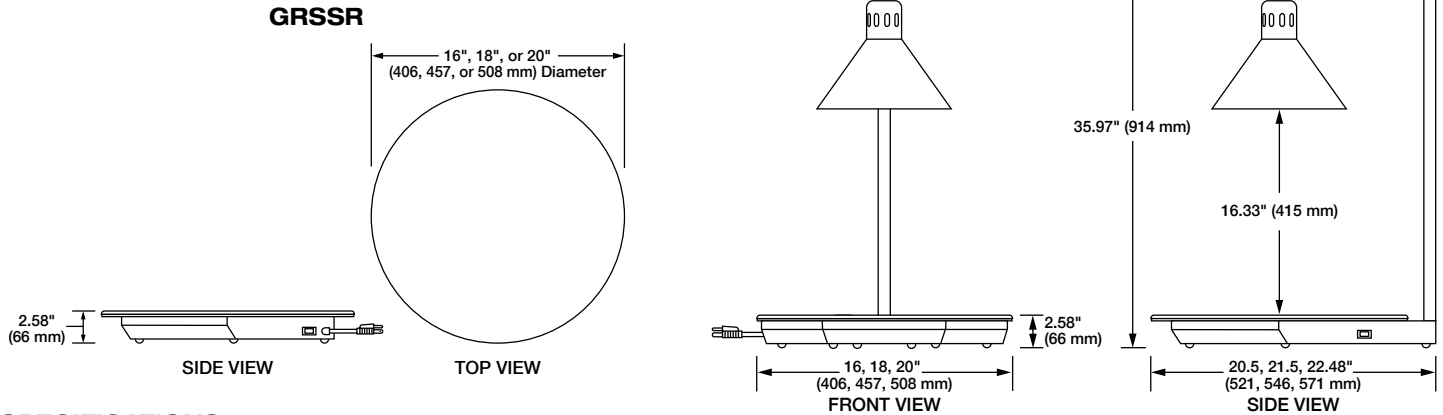

Glo-Ray® Round Heated Stone* Shelves

Models: GRSSR-16, -18, -20 and GRSSR16-, GRSSR18-, GRSSR20-DL77516

GRSSR16-^Δ, GRSSR18-^Δ, GRSSR20-DL77516 (shown)

SPECIFICATIONS Glo-Ray® Heated Stone* Shelves

■ The shaded areas contain electrical information for International models only

Model	Dimensions (Diameter x Height)	Volts	Phase	Watts	Amps	Plug	Ship Weight
GRSSR-16	16" x 2.58" (406 x 66 mm)	120	Single	250	2.1	NEMA 5-15P	14 lbs. (7 kg)
		100	Single	180	1.8	NEMA 5-15P	
		220-230 (CE)	Single	190-220	0.8-0.9	CEE 7/7 Schuko	14 lbs. (7 kg)
		230-240 (CE)	Single	220-250	0.9-1.0	BS-1363	
GRSSR-18	18" x 2.58" (457 x 66 mm)	120	Single	325	2.7	NEMA 5-15P	16 lbs. (8 kg)
		100	Single	230	2.3	NEMA 5-15P	
		220-230 (CE)	Single	265-295	1.2-1.3	CEE 7/7 Schuko	16 lbs. (8 kg)
		230-240 (CE)	Single	295-325	1.3-1.4	BS-1363	
GRSSR-20	20" x 2.58" (508 x 66 mm)	120	Single	400	3.3	NEMA 5-15P	18 lbs. (9 kg)
		100	Single	270	2.7	NEMA 5-15P	
		220-230 (CE)	Single	330-370	1.5-1.6	CEE 7/7 Schuko	18 lbs. (9 kg)
		230-240 (CE)	Single	370-400	1.6-1.7	BS-1363	

Glo-Ray® Round Heated Stone* Shelves with Decorative Lamp

Model	Dimensions (W x Depth x H)	Volts	Phase	Total Watts	Total Amps	Plug	Ship Weight
GRSSR16-DL77516^Δ	16" x 20.5" x 35.97" (406 x 521 x 914 mm)	120	Single	500	4.2	NEMA 5-15P	27 lbs. (13 kg)
GRSSR18-DL77516^Δ	18" x 21.5" x 35.97" (457 x 546 x 914 mm)	120	Single	575	4.8	NEMA 5-15P	30 lbs. (14 kg)
GRSSR20-DL77516	20" x 22.48" x 35.97" (508 x 571 x 914 mm)	120	Single	650	5.4	NEMA 5-15P	32 lbs. (15 kg)
		100	Single	450	4.5	NEMA 5-15P	
		220-230 (CE)	Single	550-600	2.5-2.6	CEE 7/7 Schuko	32 lbs. (15 kg)
		230-240 (CE)	Single	600-650	2.6-2.7	BS-1363	

* Simulated Stone

^Δ The 16" (406 mm) and 18" (457 mm) base models have the switch and dial on the opposite side than the 20" (508 mm) base model.