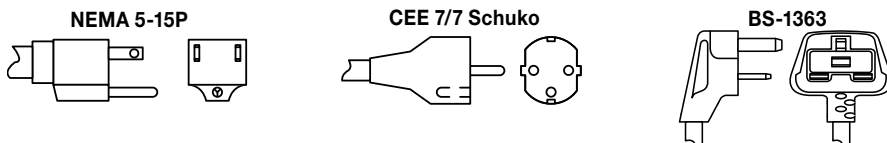

PLUG CONFIGURATIONS

PRODUCT SPECS Glo-Ray® Round Heated Stone Shelves

The Heated Stone Shelf shall be a Glo-Ray® Model ... as manufactured by the Hatco Corporation, Milwaukee, WI 53234 U.S.A.

The Heated Stone Shelf shall be rated at ... watts, ... volts, and ... inches (millimeters) in overall width. It shall consist of food-safe material, thermostatically-controlled heated base, and a 6' (1829 mm) cord with plug attached.

The Lamp shall be ... inches (millimeters in overall length and be ... inches (millimeters away from the shelf. It shall consist of a powdercoated vented lamp shade with heat bulb and mounting.

All Hatco blanket heating elements warranted against burnout for one year (U.S. and Canada only).

HATCO CORPORATION | P.O. Box 340500 Milwaukee, WI 53234-0500 U.S.A.
(800) 558-0607 | (414) 671-6350 | www.hatcocorp.com | support@hatcocorp.com