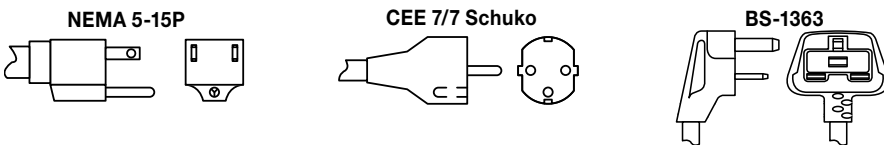

PLUG CONFIGURATIONS

PRODUCT SPECS Glo-Ray® Round Heated Stone Shelves

The Heated Stone Shelf shall be a Glo-Ray® Model ... as manufactured by the Hatco Corporation, Milwaukee, WI 53234 U.S.A.

The Heated Stone Shelf shall be rated at ... watts, ... volts, and ... inches (millimeters) in overall width. It shall consist of food-safe material, thermostatically-controlled heated base, and a 6' (1829 mm) cord with plug attached.

The Lamp shall be ... inches (millimeters in overall length and be ... inches (millimeters) away from the shelf. It shall consist of a powdercoated vented lamp shade with heat bulb and mounting.

All Hatco blanket heating elements warranted against burnout for one year (U.S. and Canada only).

HATCO CORPORATION | P.O. Box 340500 Milwaukee, WI 53234-0500 U.S.A.
(800) 558-0607 | (414) 671-6350 | www.hatcocorp.com | support@hatcocorp.com