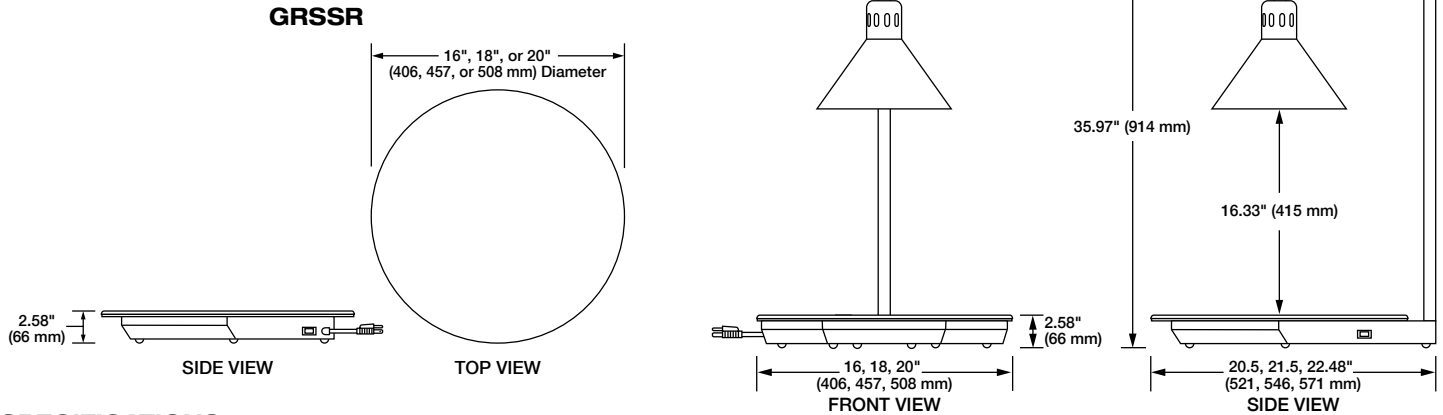

Glo-Ray® Round Heated Stone* Shelves

Models: GRSSR-16, -18, -20 and GRSSR16-, GRSSR18-, GRSSR20-DL77516

GRSSR16-^Δ, GRSSR18-^Δ, GRSSR20-DL77516 (shown)

SPECIFICATIONS Glo-Ray® Heated Stone* Shelves

■ The shaded areas contain electrical information for International models only

Model	Dimensions (Diameter x Height)	Volts	Phase	Watts	Amps	Plug	Ship Weight
GRSSR-16	16" x 2.58" (406 x 66 mm)	120	Single	250	2.1	NEMA 5-15P	14 lbs. (7 kg)
		100	Single	180	1.8	NEMA 5-15P	
		220-230 (CE)	Single	190-220	0.8-0.9	CEE 7/7 Schuko	14 lbs. (7 kg)
		230-240 (CE)	Single	220-250	0.9-1.0	BS-1363	
GRSSR-18	18" x 2.58" (457 x 66 mm)	120	Single	325	2.7	NEMA 5-15P	16 lbs. (8 kg)
		100	Single	230	2.3	NEMA 5-15P	16 lbs. (8 kg)
		220-230 (CE)	Single	265-295	1.2-1.3	CEE 7/7 Schuko	
		230-240 (CE)	Single	295-325	1.3-1.4	BS-1363	
GRSSR-20	20" x 2.58" (508 x 66 mm)	120	Single	400	3.3	NEMA 5-15P	18 lbs. (9 kg)
		100	Single	270	2.7	NEMA 5-15P	18 lbs. (9 kg)
		220-230 (CE)	Single	330-370	1.5-1.6	CEE 7/7 Schuko	
		230-240 (CE)	Single	370-400	1.6-1.7	BS-1363	

Glo-Ray® Round Heated Stone* Shelves with Decorative Lamp

Model	Dimensions (W x Depth x H)	Volts	Phase	Total Watts	Total Amps	Plug	Ship Weight
GRSSR16-DL77516^Δ	16" x 20.5" x 35.97" (406 x 521 x 914 mm)	120	Single	500	4.2	NEMA 5-15P	27 lbs. (13 kg)
GRSSR18-DL77516^Δ	18" x 21.5" x 35.97" (457 x 546 x 914 mm)	120	Single	575	4.8	NEMA 5-15P	30 lbs. (14 kg)
GRSSR20-DL77516	20" x 22.48" x 35.97" (508 x 571 x 914 mm)	120	Single	650	5.4	NEMA 5-15P	32 lbs. (15 kg)
		100	Single	450	4.5	NEMA 5-15P	32 lbs. (15 kg)
		220-230 (CE)	Single	550-600	2.5-2.6	CEE 7/7 Schuko	
		230-240 (CE)	Single	600-650	2.6-2.7	BS-1363	

* Simulated Stone

^Δ The 16" (406 mm) and 18" (457 mm) base models have the switch and dial on the opposite side than the 20" (508 mm) base model.