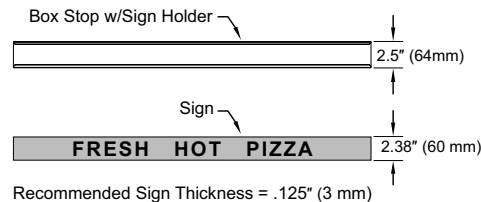

RECOMMENDED SIGN DIMENSIONS

Model

GRPWS-24's: 22.25" x 2.38" x .13" (565 x 60 x 3 mm)

GRPWS-36's: 34.25" x 2.38" x .13" (870 x 60 x 3 mm)

GRPWS-48's: 46.25" x 2.38" x .13" (1175 x 60 x 3 mm)

For operation, location and safety information,
 please refer to the Installation & Operating Manual.