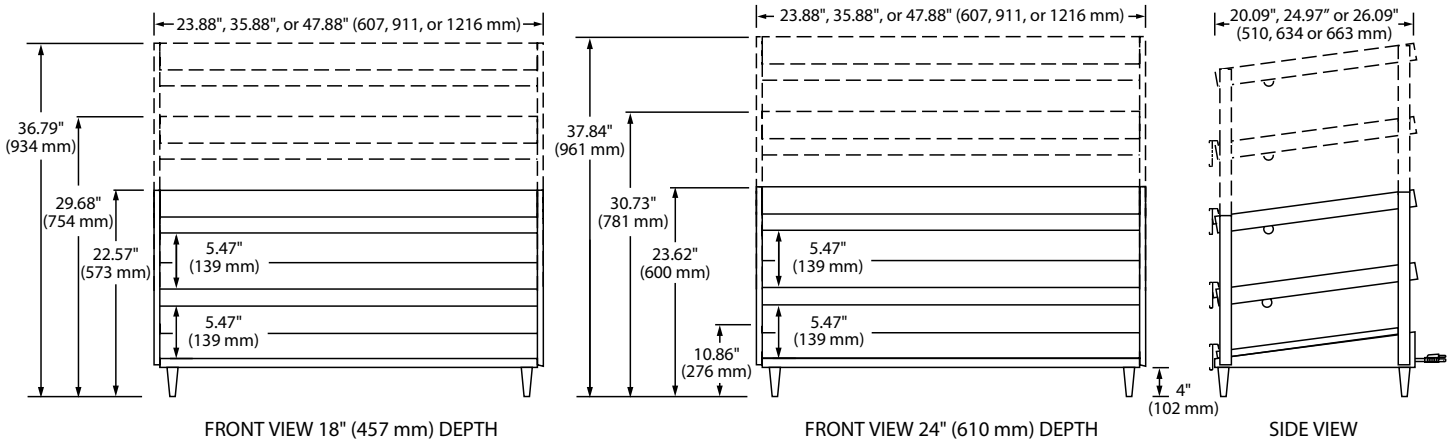

Glo-Ray® Pizza Warmers

Models: GRPWS-2424, -3624, -4824, -2418D, 3618D, -4818D, -2424D, -3624D, -4824D, -2418T, 3618T, -4818T, -2424T, -3624T, -4824T, -2418Q, -3618Q, -4818Q, -2424Q, -3624Q, -4824Q

SPECIFICATIONS

Base only — Slant Display Warmers with Base Heat Only

Model	Dimensions (W x D x H) height includes legs	Heated Shelf Space (W x D)	Bulbs, Divider Rods	Volts Single Phase	Watts	Amps	Plug	Ship Weight*
GRPWS-2424*	23.07" x 24.97" x 7.87" (545 x 634 x 200 mm)	22.5" x 21" (571 x 533 mm)	0, 5	120	345	2.9	NEMA 5-15P	40 lbs. (18 kg)
GRPWS-3624*	35.07" x 24.97" x 7.87" (891 x 634 x 200 mm)	34.5" x 21" (8760 x 533 mm)	0, 7	120	505	4.2	NEMA 5-15P	45 lbs. (21 kg)
GRPWS-4824	47.07" x 24.97" x 10.86" (1196 x 634 x 276 mm)	46.5" x 21" (1181 x 533 mm)	0, 9	120	660	5.5	NEMA 5-15P	60 lbs. (28 kg)

* Shipping weight includes packaging.

• Height includes 1" (25 mm) legs. Other models ship with 4" (102 mm) legs.

Dual Shelf — Slant Display Warmers with Base Heat Only

Model	Dimensions (W x D x H) includes 4" (102 mm) legs	Heated Shelf Space (W x D)	Bulbs, Divider Rods	Volts Single Phase	Watts	Amps	Plug	Ship Weight*
GRPWS-2418D	23.88" x 20.09" x 22.57" (607 x 510 x 573 mm)	22.56" x 17.85" (573 x 453 mm)	4, 0	120	960	8.0	NEMA 5-15P	76 lbs. (35 kg)
GRPWS-3618D	35.88" x 20.09" x 22.57" (911 x 510 x 573 mm)	34.56" x 17.85" (877 x 453 mm)	6, 0	120	1440	12.0	NEMA 5-15P	106 lbs. (48 kg)
GRPWS-4818D	47.88" x 20.09" x 22.57" (1216 x 510 x 573 mm)	46.56" x 17.85" (1182 x 453 mm)	8, 0	120	1920	16.0	NEMA 5-20P	136 lbs. (62 kg)
				120/208-280	1920	8.0/8.0	NEMA L14-20P	
GRPWS-2424D	23.88" x 26.09" x 23.62" (607 x 663 x 600 mm)	22.56" x 23.84" (573 x 605 mm)	4, 0	120	1200	10.0	NEMA 5-15P	108 lbs. (494 kg)
GRPWS-3624D	35.88" x 26.09" x 23.62" (911 x 663 x 600 mm)	34.56" x 23.84" (877 x 605 mm)	6, 0	120	1800	15.0	NEMA 5-15P[▲]	136 lbs. (62 kg)
GRPWS-4824D	47.88" x 26.09" x 23.62" (1216 x 663 x 600 mm)	46.56" x 23.84" (1182 x 605 mm)	8, 0	120/208-240	2390	10.0/10.0	NEMA L14-20P	177 lbs. (80 kg)

* Shipping weight includes packaging.

▲ Canadian models use NEMA 5-20P.