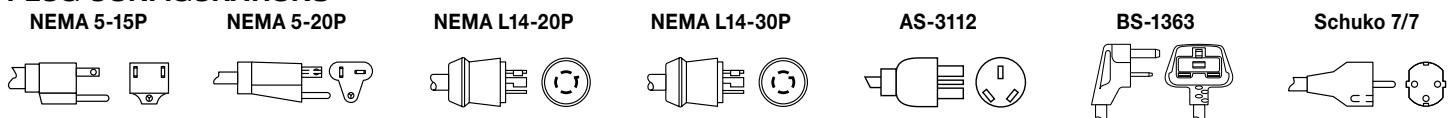

* Shipping weight includes packaging. ▲ Canadian models use NEMA 5-20P.

* Canadian models use NEMA L14-30P.

Quadruple Shelf — Slant Display Warmers with Base Heat Only

Model	Dimensions (W x D x H) includes 4" (102 mm) legs	Heated Shelf Space (W x D)	Bulbs, Divider Rods	Volts Single Phase	Watts	Amps	Plug	Ship Weight*
GRPWS-2418Q	23.88" x 20.09" x 36.79" (607 x 510 x 934 mm)	22.56" x 17.85" (573 x 453 mm)	8, 0	120/208-240	1920	8.0	NEMA L14-20P	119 lbs. (54 kg)
GRPWS-3618Q	35.88" x 20.09" x 36.79" (911 x 510 x 934 mm)	34.56" x 17.85" (877 x 453 mm)	12, 0	120/208-240	2880	12.0	NEMA L14-20P	157 lbs. (72 kg)
GRPWS-4818Q	47.88" x 20.09" x 36.79" (1216 x 510 x 934 mm)	46.56" x 17.85" (1182 x 453 mm)	16, 0	120/208-240	3840	16.0	NEMA L14-20P	214 lbs. (98 kg)
GRPWS-2424Q	23.88" x 26.09" x 37.84" (607 x 663 x 961 mm)	22.56" x 23.84" (573 x 605 mm)	8, 0	120/208-240	2400	10.0	NEMA L14-20P	151 lbs. (69 kg)
GRPWS-3624Q	35.88" x 26.09" x 37.84" (911 x 663 x 961 mm)	34.56" x 23.84" (877 x 605 mm)	12, 0	120/208-240	3600	15.0	NEMA L14-20P	214 lbs. (98 kg)
GRPWS-4824Q	47.88" x 26.09" x 37.84" (1216 x 663 x 961 mm)	46.56" x 23.84" (1182 x 605 mm)	16, 0	120/208-240	4780	20.0	NEMA L14-20P*	277 lbs. (126 kg)

* Shipping weight includes packaging.

* Canadian models use NEMA L14-30P.

CORD LOCATION

Control side at right base side.

PLUG CONFIGURATIONS

PRODUCT SPECS

Glo-Ray® Pizza Warmers

The Pizza Warmer shall be a Glo-Ray® Model ... rated at ... volts and ... watts, as manufactured by the Hatco Corporation, Milwaukee, WI 53234 U.S.A.

The warmer shall have ... heated shelves, tempered glass sides (excluding Base only models), hardcoated shelves with box stops and sign holders (excluding Base only models), incandescent display lights (excluding Base only models), and 4" (102 mm)

legs (1" [25 mm] legs GRPWS-2424 and -3624). It shall include a temperature control, an On/Off switch for each heat zone and a factory-attached 6' (1829 mm) cord with plug.

Warranty consists of 24/7 parts and service assistance (U.S. and Canada only).

HATCO CORPORATION | P.O. Box 340500 Milwaukee, WI 53234-0500 U.S.A.
(800) 558-0607 | (414) 671-6350 | www.hatcocorp.com | support@hatcocorp.com