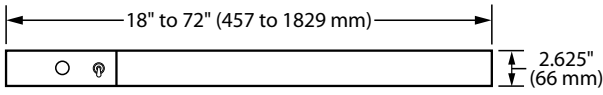

Glo-Ray® High Watt Dual Infra-Black Strip Heaters

Models: GRAIH-18D, -24D, -30D, -36D, -42D, -48D, -54D, -60D, -66D, -72D

GRAIHL-18D, -24D, -30D, -36D, -42D, -48D, -54D, -60D, -66D, -72D

GRAIH-xxD, GRAIHL-xxD

FRONT VIEW

SPECIFICATIONS

Glo-Ray® High Watt Dual Infra-Black Strip Heaters (single phase)

Dimensions: GRAIH-xxD with standard 3" (76 mm) Spacer: 18"- 72"W x 15"D x 2.5"H (457-1829 x 381 x 64 mm)
GRAIHL-xxD with standard 3" (76 mm) Spacer: 18"- 66"W x 15"D x 2.5"H (457-1676 x 381 x 64 mm)
GRAIH-xxD with 6" Spacer (152 mm): 18"-72"W x 18"D x 2.5"H (457-1829 x 457 x 64 mm)
GRAIHL-xxD with 6" Spacer (152 mm): 18"-66"W x 18"D x 2.5"H (457-1676 x 457 x 64 mm)

The shaded areas contain electrical information for International models