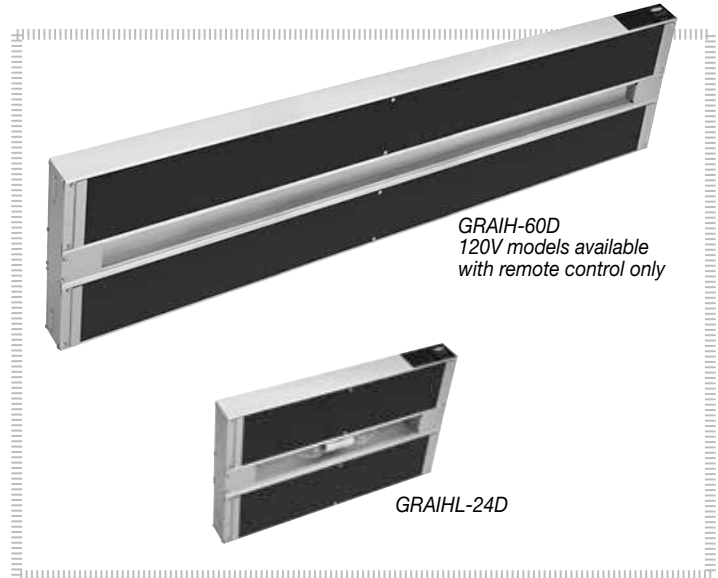

Glo-Ray® High Watt Dual Infra-Black Strip Heaters

Models: GRAIH-18D, -24D, -30D, -36D, -42D, -48D, -54D, -60D, -66D, -72D
GRAIHL-18D, -24D, -30D, -36D, -42D, -48D, -54D, -60D, -66D, -72D

For foodwarming at a close range to food product, the Glo-Ray® Infra-Black® heat technology is ideal, emitting a solid panel of uniform heat. Sturdy continuous single or dual extruded aluminum housings assure quality and durability. Available in a variety of widths, depths, mounting arrangements and colors to fit your operation.

Standard features

- Thermostatically controlled to regulate heat and provide consistent temperature.
- Provides ideal amount of heat for limited space operations, mounted 8" to 14" (203-356 mm) above metallic target surface
- Infra-Black emitter provides even, precise heat distribution, eliminating hot spots for close applications
- Requires a remote control box with toggle or infinite switches or an attached thermostatic control box.
- Sturdy aluminum housings that do not sag, from 18" to 72" (457 to 1829 mm) in 6" (152 mm) increments
- Heavy-duty insulation keeps the exterior housing cool
- Optional 3" or 6" spacer available with or without lights
- Protective wire guard supports heating element without affecting heat distribution
- Metal-sheathed heating elements guaranteed against burnout and breakage for two years

†Non-standard colors are non-returnable

Options (available at time of purchase only)

1. Housing color - 15" (381 mm) and 18" (457 mm) Housings
   Designer Color or Gloss finish† (clear anodized standard)
2. ☐ Warm Red   ☐ Black   ☐ Gray Granite   ☐ White Granite
   ☐ Navy Blue   ☐ Hunter Green   ☐ Antique Copper   ☐ Gleaming Gold
   ☐ Glossy Gray   ☐ Bold Black   ☐ Brilliant Blue   ☐ Radiant Red
3. ☐ Element Wire Guard (Dual models require two sets)
4. Remote Box – in *Designer Color or Gloss finish† (Clear Anodized standard)*
5. ☐ Warm Red   ☐ Black   ☐ Gray Granite   ☐ White Granite
   ☐ Navy Blue   ☐ Hunter Green   ☐ Antique Copper   ☐ Gleaming Gold
   ☐ Glossy Gray   ☐ Bold Black   ☐ Brilliant Blue   ☐ Radiant Red
6. ☐ Halogen Bulb in lieu of standard Display Light (60 Watt)
7. ☐ No control included (GRAIHL-xxD models only) - requires selection of RMB2-xx control
8. ☐ Thermostatic Control Box with Indicator Lights
9. Non-Adjustable Tubular Stands (NTL) – choose clearance – matches housing color
10. ☐ 4" (102 mm)   ☐ 6" (152 mm)   ☐ 7.5" (191 mm)   ☐ 8" (203 mm)
    ☐ 10" (254 mm)   ☐ 12" (305 mm)   ☐ 14" (356 mm)
11. Leads – Extend beyond standard 3' (914 mm) - 220V, 240V Export units come with 6" (152 mm) pigtail leads - must specify lead length
12. ☐ 1'-5' (305-1525 mm)   ☐ 6'-10' (1829-3048 mm)
    ☐ 11'-15' (3352-4572 mm)   ☐ 16'-20' (4877-6096 mm)

Accessories

1. Adjustable Angle Brackets for mounting Glo-Ray under a shelf –
   Space between Glo-Ray and overshelf:
   ☐ 1"-2" (25-51 mm)   ☐ 1"- 6" (25- 152 mm)
2. ☐ Chain Suspension

For operation, location and safety information, please refer to the Installation & Operating Manual.

HATCO CORPORATION | P.O. Box 340500 Milwaukee, WI 53234-0500 U.S.A.
(800) 558-0607 | (414) 671-6350 | www.hatcocorp.com | support@hatcocorp.com