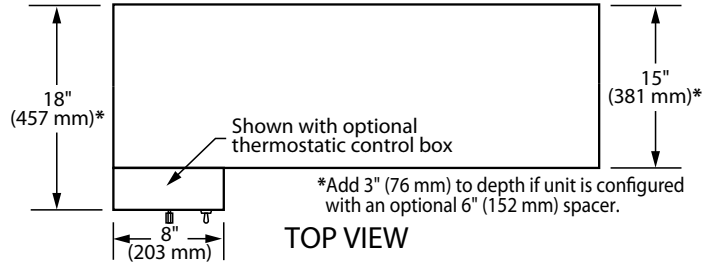

TOP VIEW

SPECIFICATIONS

Glo-Ray® High Watt Dual Infra-Black Strip Heaters (single phase)

Dimensions: GRAIH-xxD with standard 3" (76 mm) Spacer: 18"- 72"W x 15"D x 2.5"H (457-1829 x 381 x 64 mm)
GRAIHL-xxD with standard 3" (76 mm) Spacer: 18"- 66"W x 15"D x 2.5"H (457-1676 x 381 x 64 mm)
GRAIH-xxD with 6" Spacer (152 mm): 18"-72"W x 18"D x 2.5"H (457-1829 x 457 x 64 mm)
GRAIHL-xxD with 6" Spacer (152 mm): 18"-66"W x 18"D x 2.5"H (457-1676 x 457 x 64 mm)

The shaded areas contain electrical information for International models

GRAIH-D					GRAIHL-D					Both Models	
Model	Volts	Watts	Amps	Ship Weight*	Model	Volts	Watts	Amps	Ship Weight*	Width	
GRAIH-18D	120	700	5.8	13 lbs. (6 kg.)	GRAIHL-18D	120	820	6.8	15 lbs. (7 kg.)	18" (457 mm)	
	208		3.4			4.4					
	240		2.9			3.9					
	220	700	3.2			800	3.6	753-820			3.3-3.4
	240	700	2.9			820	3.4				
	220-230 (CE)	700-765	3.2-3.3			800-875	3.6-3.8				
230-240 (CE)	643-700	2.8-2.9	753-820	3.3-3.4							
GRAIH-24D	120	1000	8.3	22 lbs. (10 kg.)	GRAIHL-24D	120	1120	9.3	10 lbs. (5 kg.)	24" (610 mm)	
	208		4.8			5.8					
	240		4.2			5.2					
	220	1000	4.5			1100	5.0	1100-1203			5.0-5.2
	240	1000	4.2			1120	4.7				
	220-230 (CE)	1000-1093	4.5-4.7			1100-1203	5.0-5.2				
230-240 (CE)	918-1000	4.0-4.2	1029-1120	4.5-4.7							
GRAIH-30D	120	1320	11.0	22 lbs. (10 kg.)	GRAIHL-30D	120	1440	12.0	25 lbs. (12 kg.)	30" (762 mm)	
	208		6.3			7.3					
	240		5.5			6.5					
	220	1320	6.0			1420	6.5	1420-1553			6.5-6.8
	240	1320	5.5			1440	6.0				
	220-230 (CE)	1320-1443	6.0-6.3			1420-1553	6.5-6.8				
230-240 (CE)	1212-1320	5.3-5.5	1323-1440	5.8-6.0							
GRAIH-36D	120	1600	13.3	27 lbs. (13 kg.)	GRAIHL-36D	120	1780	14.8	29 lbs. (13 kg.)	36" (914 mm)	
	208		7.7			9.2					
	240		6.7			8.2					
	220	1600	7.3			1750	8.0	1750-1914			8.0-8.3
	240	1600	6.7			1780	7.4				
	220-230 (CE)	1600-1749	7.3-7.6			1750-1914	8.0-8.3				
230-240 (CE)	1469-1600	6.4-6.7	1635-1780	7.1-7.4							
GRAIH-42D	120	1900	15.8	35 lbs. (16 kg.)	GRAIHL-42D	120	2080	17.3	33 lbs. (15 kg.)	42" (1067 mm)	
	208		9.1			10.6					
	240		7.9			9.4					
	220	1900	8.6			2050	9.3	2050-2242			9.3-9.7
	240	1900	7.9			2080	8.7				
	220-230 (CE)	1900-2077	8.6-9.0			2050-2242	9.3-9.7				
230-240 (CE)	1745-1900	7.6-7.9	1910-2080	8.3-8.7							
GRAIH-48D	120†	2200	18.3	33 lbs. (15 kg.)	GRAIHL-48D	120†	2440	20.3	35 lbs. (16 kg.)	48" (1219 mm)	
	208		10.6			12.6					
	240		9.2			11.2					
	220	2200	10.0			2400	10.9	2400-2625			10.9-11.4
	240	2200	9.2			2440	10.2				
	220-230 (CE)	2200-2405	10.0-10.5			2400-2625	10.9-11.4				
230-240 (CE)	2020-2200	8.8-9.2	2241-2440	9.7-10.2							
GRAIH-54D	120†	2500	20.8	41 lbs. (19 kg.)	GRAIHL-54D	120†	2740	22.8	39 lbs. (18 kg.)	54" (1372 mm)	
	208		12.0			14.0					
	240		10.4			12.4					
	220	2500	11.4			2700	12.3	2700-2953			12.3-12.8
	240	2500	10.4			2740	11.4				
	220-230 (CE)	2500-2733	11.4-11.9			2700-2953	12.3-12.8				
230-240 (CE)	2296-2500	10.0-10.4	2516-2740	10.9-11.4							

* Shipping weight does not include remote control enclosure – add 2-8 lbs. (1-3 kg) to shipping weight depending on size of remote control enclosure

† Available with remote control only

HATCO CORPORATION | P.O. Box 340500 Milwaukee, WI 53234-0500 U.S.A.
(800) 558-0607 | (414) 671-6350 | www.hatcocorp.com | support@hatcocorp.com