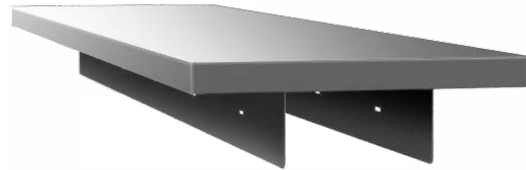

Item No.: _____
 Order No.: _____
 Qty: _____ Date: _____

STAINLESS STEEL PASS-THROUGH SERVING SHELF

Features

- Promotes “pass-thru” area from kitchen to serving area
- Straight edge with all four ends 90° turned down edge
- Screws included for installation
- Adjustable for different wall thickness

Description SS Pass-Through Serving Shelf

The GSW pass-through shelf provides a convenient place for servers to pick up their orders! It features an improved hat channel design that allows the shelf to be freely positioned, and includes two “L” wall mounting brackets for installing the shelf exactly where you want it!

Description SS Pass-Through Serving Shelf

The GSW pass-through shelf provides a convenient place for servers to pick up their orders! It features an improved hat channel design that allows the shelf to be freely positioned, and includes six triangle shaped wall mounting brackets for installing the shelf exactly where you want it!