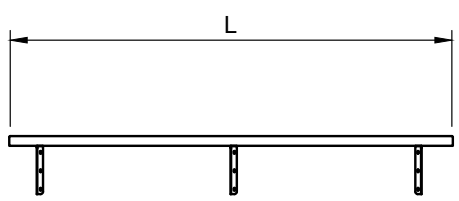

Plan View

WS-PT2460

Order No.	D x W x H (in)	G. W. (lbs)	Qty.
WS-PT2424	24 x 24 x 9-1/2	40	1
WS-PT2436	24 x 36 x 9-1/2	46	1
WS-PT2448	24 x 48 x 9-1/2	52	1
WS-PT2460	24 x 60 x 9-1/2	63	1
WS-PT2472	24 x 72 x 9-1/2	79	1
WS-PT2484	24 x 84 x 9-1/2	94	1
WS-PT2496	24 x 96 x 9-1/2	122	1
WS-PT24108	24 x 108 x 9-1/2	134	1
WS-PT24120	24 x 120 x 9-1/2	147	1
WS-PT24132	24 x 132 x 9-1/2	162	1
WS-PT24144	24 x 144 x 9-1/2	176	1