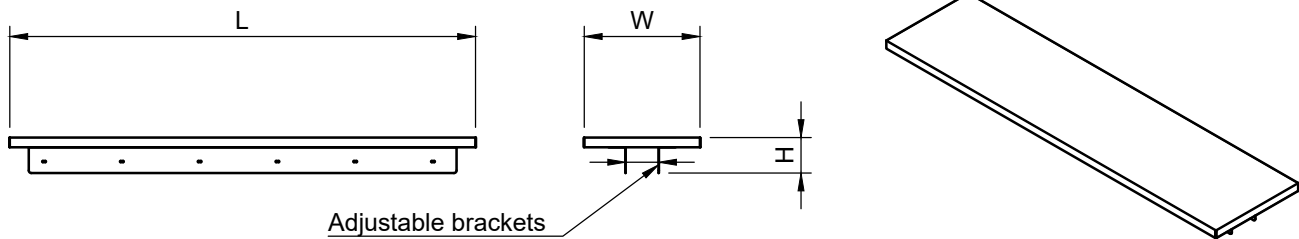

Item No.: _____
 Order No.: _____
 Qty: _____ Date: _____

STAINLESS STEEL PASS-THROUGH SERVING SHELF

Features

- Promotes “pass-thru” area from kitchen to serving area
- Straight edge with all four ends 90° turned down edge
- Screws included for installation
- Adjustable for different wall thickness

Description SS Pass-Through Serving Shelf

The GSW pass-through shelf provides a convenient place for servers to pick up their orders! It features an improved hat channel design that allows the shelf to be freely positioned, and includes two “L” wall mounting brackets for installing the shelf exactly where you want it!

Plan View WS-PT1860

Order No.	D x W x H (in)	G. W. (lbs)	Qty.
WS-PT1824	18 x 24 x 5-1/2	36	1
WS-PT1836	18 x 36 x 5-1/2	39	1
WS-PT1848	18 x 48 x 5-1/2	44	1
WS-PT1860	18 x 60 x 5-1/2	55	1
WS-PT1872	18 x 72 x 5-1/2	70	1
WS-PT1884	18 x 84 x 5-1/2	81	1
WS-PT1896	18 x 96 x 5-1/2	110	1
WS-PT18108	18 x 108 x 5-1/2	120	1
WS-PT18120	18 x 120 x 5-1/2	134	1
WS-PT18132	18 x 132 x 5-1/2	144	1
WS-PT18144	18 x 144 x 5-1/2	159	1

Plan View

WS-PT2460

Order No.	D x W x H (in)	G. W. (lbs)	Qty.
WS-PT2424	24 x 24 x 9-1/2	40	1
WS-PT2436	24 x 36 x 9-1/2	46	1
WS-PT2448	24 x 48 x 9-1/2	52	1
WS-PT2460	24 x 60 x 9-1/2	63	1
WS-PT2472	24 x 72 x 9-1/2	79	1
WS-PT2484	24 x 84 x 9-1/2	94	1
WS-PT2496	24 x 96 x 9-1/2	122	1
WS-PT24108	24 x 108 x 9-1/2	134	1
WS-PT24120	24 x 120 x 9-1/2	147	1
WS-PT24132	24 x 132 x 9-1/2	162	1
WS-PT24144	24 x 144 x 9-1/2	176	1