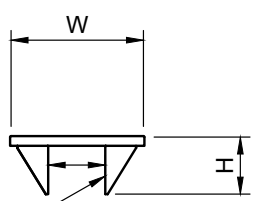

Plan View WS-PT1860

Order No.	D x W x H (in)	G. W. (lbs)	Qty.
WS-PT1824	18 x 24 x 5-1/2	36	1
WS-PT1836	18 x 36 x 5-1/2	39	1
WS-PT1848	18 x 48 x 5-1/2	44	1
WS-PT1860	18 x 60 x 5-1/2	55	1
WS-PT1872	18 x 72 x 5-1/2	70	1
WS-PT1884	18 x 84 x 5-1/2	81	1
WS-PT1896	18 x 96 x 5-1/2	110	1
WS-PT18108	18 x 108 x 5-1/2	120	1
WS-PT18120	18 x 120 x 5-1/2	134	1
WS-PT18132	18 x 132 x 5-1/2	144	1
WS-PT18144	18 x 144 x 5-1/2	159	1

Item No.: _____
Order No.: _____
Qty: _____ Date: _____

STAINLESS STEEL PASS-THROUGH SERVING SHELF

Features

- Promotes “pass-thru” area from kitchen to serving area
- Straight edge with all four ends 90° turned down edge
- Screws included for installation
- Adjustable for different wall thickness

Description SS Pass-Through Serving Shelf

The GSW pass-through shelf provides a convenient place for servers to pick up their orders! It features an improved hat channel design that allows the shelf to be freely positioned, and includes six triangle shaped wall mounting brackets for installing the shelf exactly where you want it!

Plan View

WS-PT2460

Order No.	D x W x H (in)	G. W. (lbs)	Qty.
WS-PT2424	24 x 24 x 9-1/2	40	1
WS-PT2436	24 x 36 x 9-1/2	46	1
WS-PT2448	24 x 48 x 9-1/2	52	1
WS-PT2460	24 x 60 x 9-1/2	63	1
WS-PT2472	24 x 72 x 9-1/2	79	1
WS-PT2484	24 x 84 x 9-1/2	94	1
WS-PT2496	24 x 96 x 9-1/2	122	1
WS-PT24108	24 x 108 x 9-1/2	134	1
WS-PT24120	24 x 120 x 9-1/2	147	1
WS-PT24132	24 x 132 x 9-1/2	162	1
WS-PT24144	24 x 144 x 9-1/2	176	1