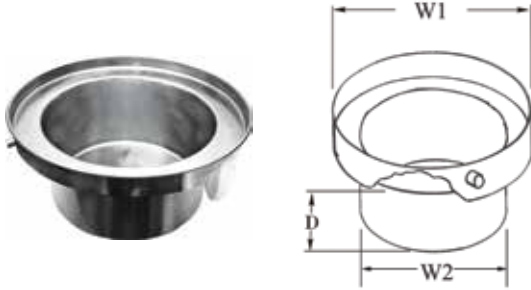

Wok Range Accessories

S/S Soup Pots

Order No.	Dimension			Weight lbs/case	Pack/case
	W1	W2	D		
PT-2315	23-5/8"	15"	8"	27	18
PT-2317	23-5/8"	16-1/2"	8"	29	18
PT-2319	23-5/8"	19"	8"	31	18

Adapters/Reducers

Order No.	Description	DIA A"	DIA B"	Weight lbs/case	Pack/case
WR-RE1813	Adapter from 18" reduce to 13"	20	12-3/4	19	1
WR-RE2013	Adapter from 20" reduce to 13"	22	12-3/4	20	1
WR-RE2213	Adapter from 22" reduce to 13"	24	12-3/4	21	1

S/S Adjustable Height Sauce Cart

- * Sauce Cart for GSW Chinese Wok Range.
- * Adjustable height range 34"~36".
- * Movable top pan is easy to get clean.
- * 12.5" Clearance between shelves.

S/S Hood Filter Tank

Soak and clean all types of hood filters, unit comes with waste drain valve with handle & top lid.

Order No	Description	Weight lbs/case	Pack/case
C-SCE	S/S Sauce Cart 19-1/2"W x 22-1/2"L (top pan size)	42	1
FF-TANK	S/S Filter Tank w/Cover 22-1/2"W x 18-1/2"L x 31-1/2"H	42	1