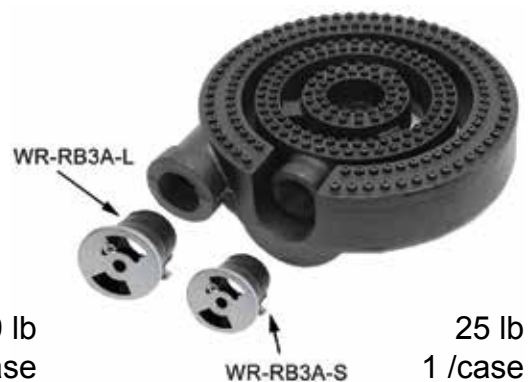

2 Rings Burner (with Air Shutter)

WR-RB2	1-1/4" Pipe & 35,000BTU
WR-RB3A-S	1-1/4" Air Shutter

25 lb
1 /case

3 Rings Burner (with Air Shutter)

WR-RB3	1-1/2" Pipe & 90,000BTU
WR-RB3A-S	1-1/4" Air Shutter
WR-RB3A-L	1-1/2" Air Shutter