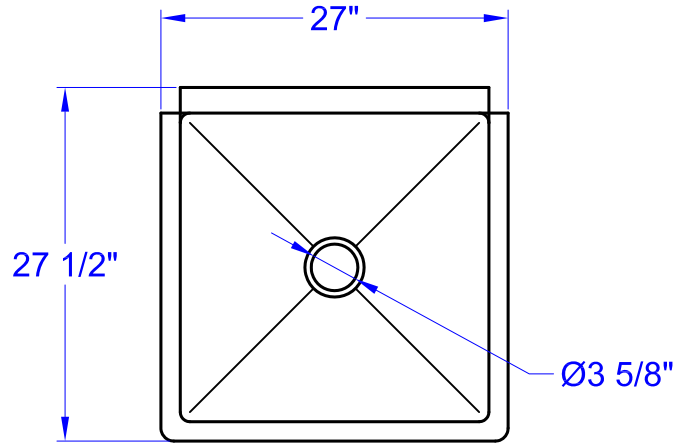

Visit our website at
www.GSW-USA.com

4177 Rowland Ave., #B, El Monte, CA 91731
Tel.: (800) 897-5999, (626) 291-5599 Fax: (626) 286-0133
E-mail: sales@gsw-usa.com

GSW USA, INC. Copy Right Reserved 2013

Top View

SHH24241P

- One Tub Food Prep Sink.
- Bowl Size: 24"W x 24"L x 13" H.
- Strainers included.
- Strainer opening diameter 3-5/8".
- Faucet not included.
- ETL certified.