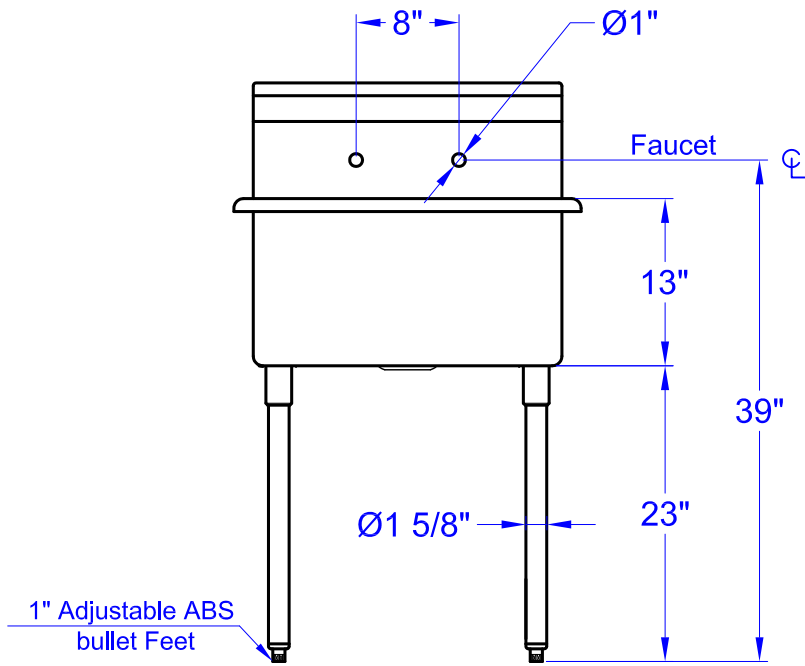

SHH24241P

- One Tub Food Prep Sink.
- Bowl Size: 24"W x 24"L x 13" H.
- Strainers included.
- Strainer opening diameter 3-5/8".
- Faucet not included.
- ETL certified.

Front View

Right Side View