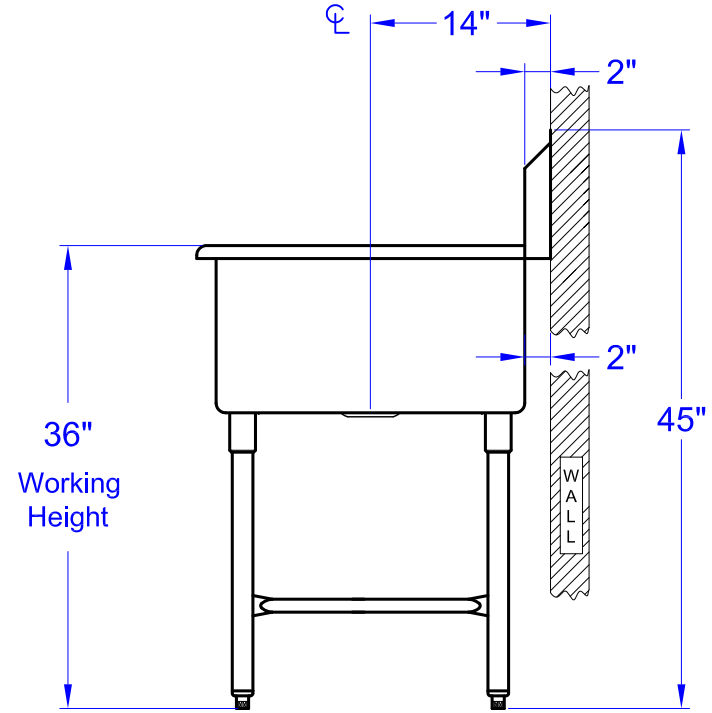

SHH24241P

- One Tub Food Prep Sink.
- Bowl Size: 24"W x 24"L x 13" H.
- Strainers included.
- Strainer opening diameter 3-5/8".
- Faucet not included.
- ETL certified.

Front View

Right Side View