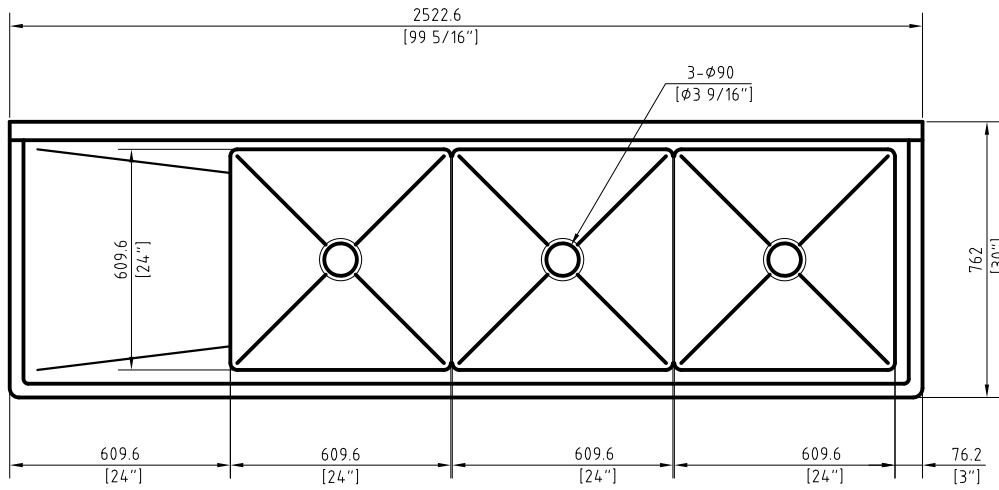

## SH24243L

- Three Tub Sink w/ Left Drain Board
- Bowl Size: 24"W x 24"L x 14" H
- Strainer Opening Diameter 3-5/8"
- Requires Two Faucets.

Visit our website at  
**www.GSW-USA.com**

4177 Rowland Ave., #B, El Monte, CA 91731