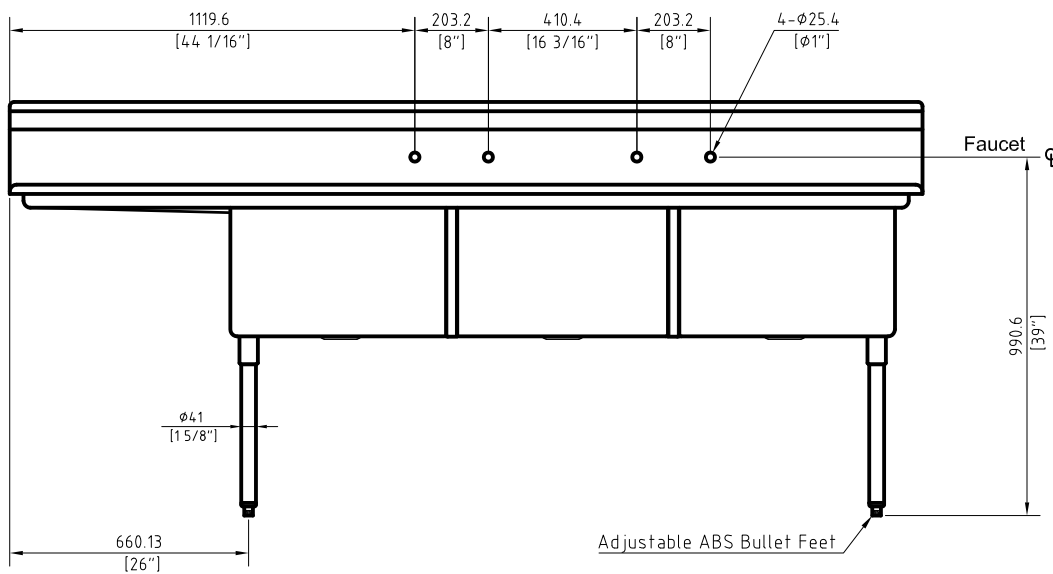

## SH24243L

- Three Tub Sink w/ Left Drain Board
- Bowl Size: 24"W x 24"L x 14" H
- Strainer Opening Diameter 3-5/8"
- Requires Two Faucets.

Visit our website at  
**www.GSW-USA.com**

4177 Rowland Ave., #B, El Monte, CA 91731