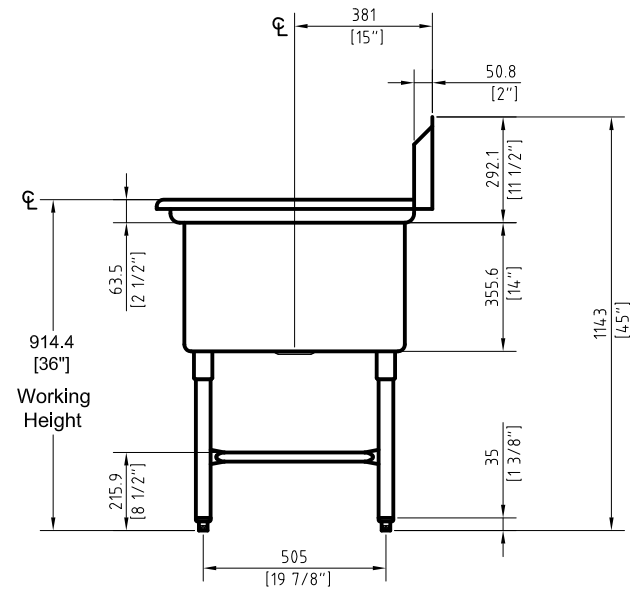

## SH24243L

- Three Tub Sink w/ Left Drain Board
- Bowl Size: 24"W x 24"L x 14" H
- Strainer Opening Diameter 3-5/8"
- Requires Two Faucets.

Visit our website at  
**www.GSW-USA.com**

4177 Rowland Ave., #B, El Monte, CA 91731