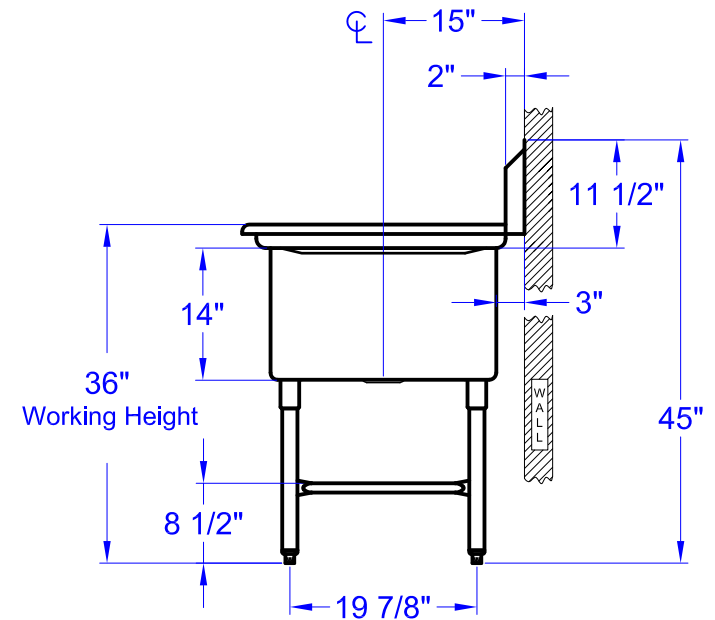

Top View

Front View

SH24243D

- Three Tub Sink with Left & Right Drain Board.
- Bowl Size : 24" W x 24" L x 14" D.
- Strainer included.
- Strainer Opening diameter 3-5/8".

Left Side View