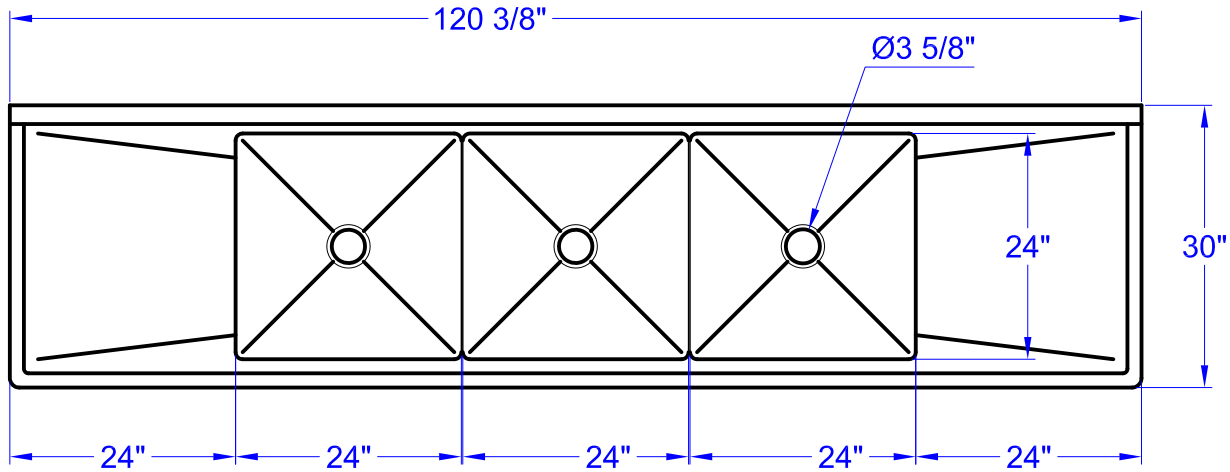

Top View

Front View

SH24243D

- Three Tub Sink with Left & Right Drain Board.
- Bowl Size : 24" W x 24" L x 14" D.
- Strainer included.
- Strainer Opening diameter 3-5/8".

Left Side View