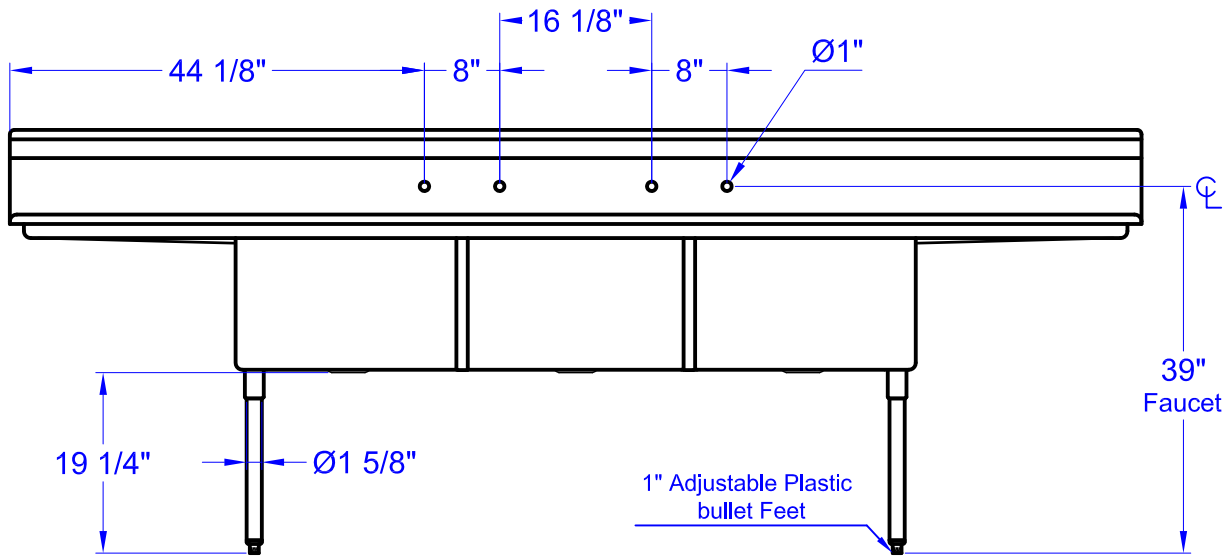

Top View

Front View

SH24243D

- Three Tub Sink with Left & Right Drain Board.
- Bowl Size : 24" W x 24" L x 14" D.
- Strainer included.
- Strainer Opening diameter 3-5/8".

Left Side View