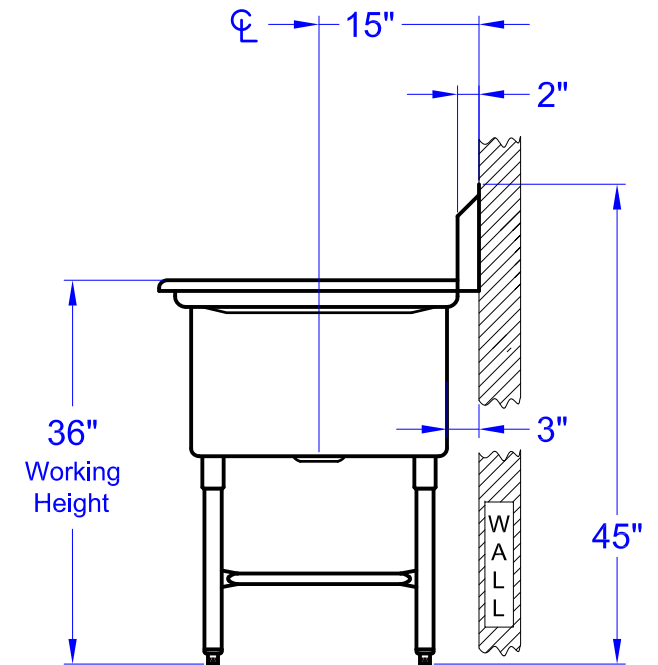

Top View

Front View

SH24242D

- Two Tubs Sink with Left & Right Drain Board.
- Bowl Size : 24" W x 24" L x 14" D.
- Strainer included.
- Strainer Opening diameter 3-5/8".
- NSF certified.

Right Side View