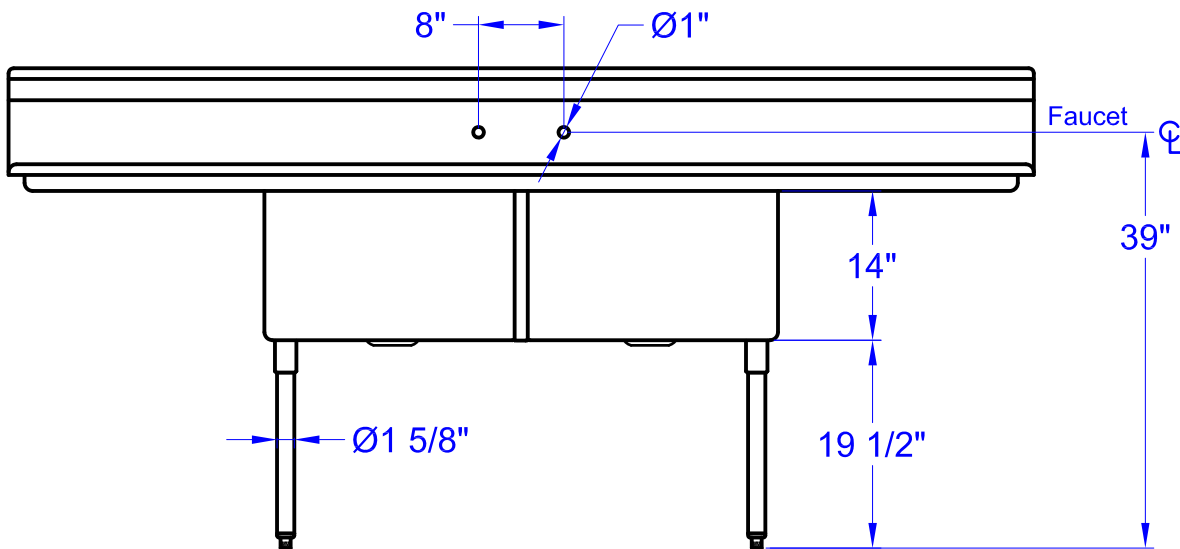

Top View

Front View

SH24242D

- Two Tubs Sink with Left & Right Drain Board.
- Bowl Size : 24" W x 24" L x 14" D.
- Strainer included.
- Strainer Opening diameter 3-5/8".
- NSF certified.

Right Side View