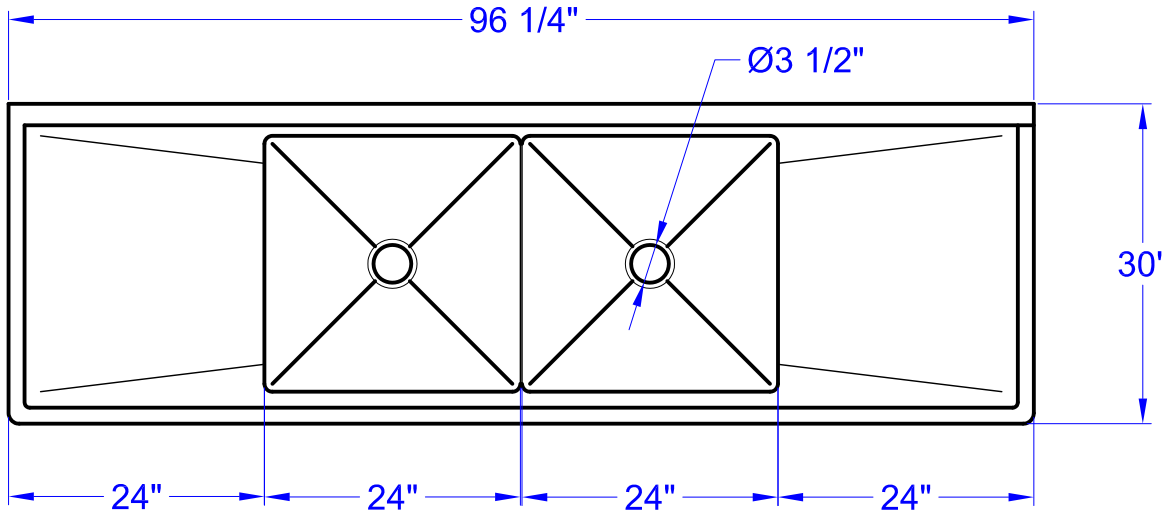

Top View

Front View

SH24242D

- Two Tubs Sink with Left & Right Drain Board.
- Bowl Size : 24" W x 24" L x 14" D.
- Strainer included.
- Strainer Opening diameter 3-5/8".
- NSF certified.

Right Side View