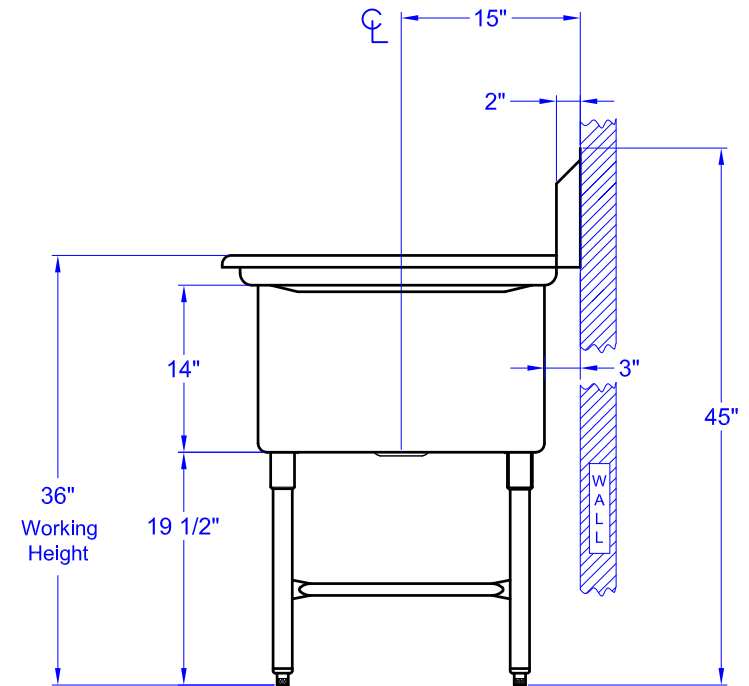

Top View

Front View

Side View

SH24241D

- Bowl Size : 24" W x 24" L x 14" D.
- Left & Right side drain board length 24".
- Strainer Opening diameter 3-5/8".
- Faucets not included.
- NSF & ETL certified.