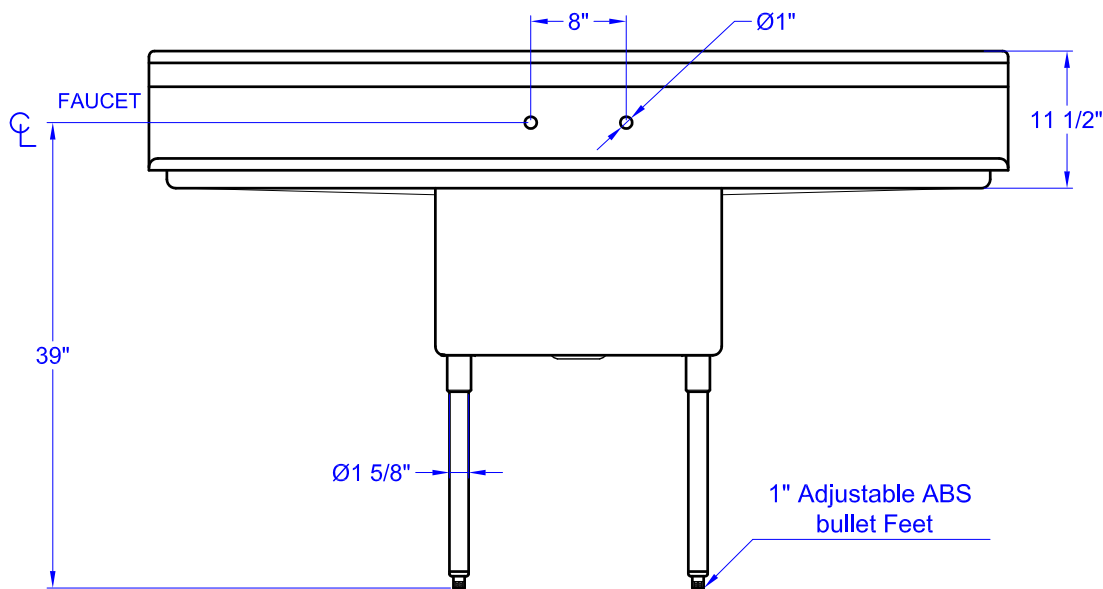

Top View

Front View

Side View

SH24241D

- Bowl Size : 24" W x 24" L x 14" D.
- Left & Right side drain board length 24".
- Strainer Opening diameter 3-5/8".
- Faucets not included.
- NSF & ETL certified.