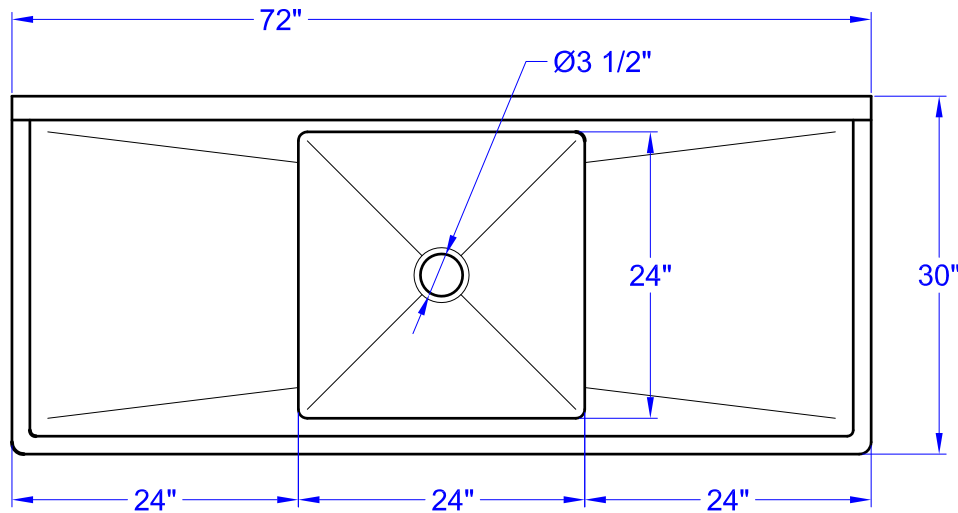

Top View

Front View

Side View

SH24241D

- Bowl Size : 24" W x 24" L x 14" D.
- Left & Right side drain board length 24".
- Strainer Opening diameter 3-5/8".
- Faucets not included.
- NSF & ETL certified.