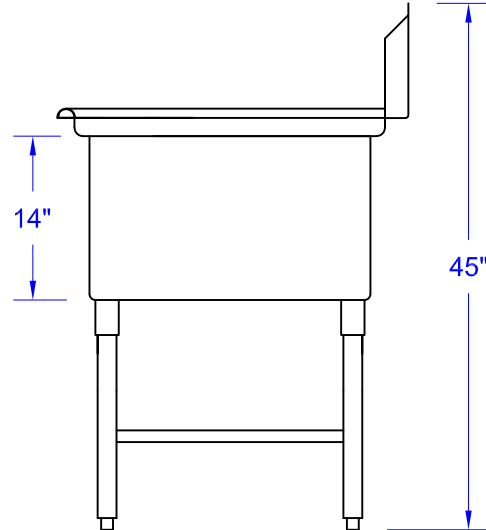

SH18242D

**TWO TUB SINK
WITH BOTH SIDE DRAIN
BOARD & S/S LEG**

Visit our website at
www.GSW-USA.com

4177 Rowland Ave., #B, El Monte, CA 91731
Tel.: (800) 897-5999, (626) 291-5599 Fax: (626)286-0133
E-mail: sales@gsw-usa.com