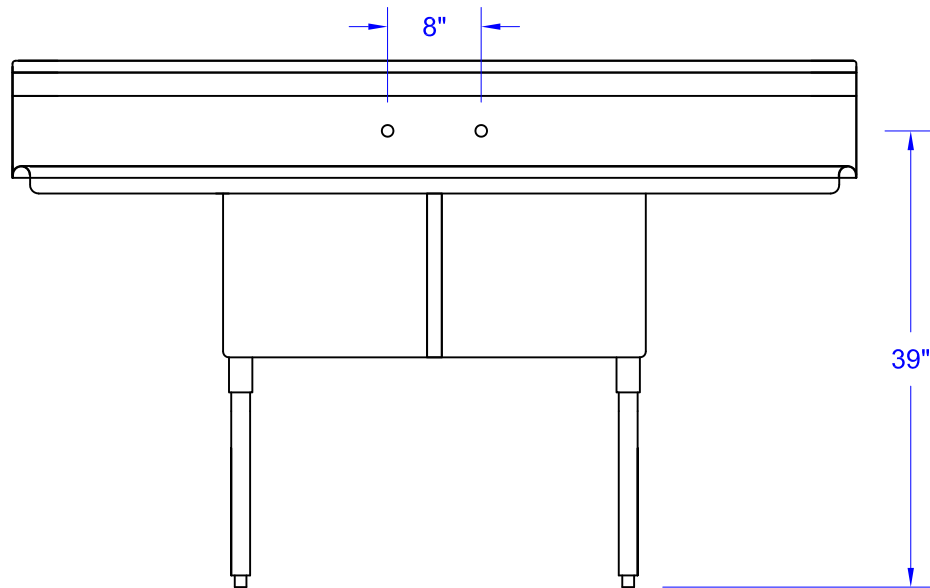

SH18242D

**TWO TUB SINK
WITH BOTH SIDE DRAIN
BOARD & S/S LEG**

Visit our website at
www.GSW-USA.com

4177 Rowland Ave., #B, El Monte, CA 91731
Tel.: (800) 897-5999, (626) 291-5599 Fax: (626)286-0133
E-mail: sales@gsw-usa.com