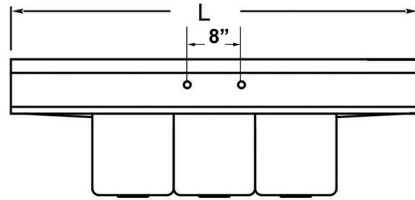

**Lead Free Faucets**

All faucets conform to AB 1953 and 2014 Federal Lead Free Standards.

SINKS

Marine Edge Drop-In Wall Mount Three Compartment Sinks

- * All made of stainless steel.
- * Extra welded under tubs for longevity.
- * Drop in w/ wall mount faucet.
- * Strainers included.
- * Faucet not included.
- * Strainer opening diameter 3-5/8"

Suggested accessory

AA-7XXG

AA-8XXG

Order No	Board Side	DBRD Length (inch)	Ga	Bowl Size (inch)			Overall Size (inch)			Weight lbs/ea
				BW	BL	BD	W	L	H	
SH12123DWN	L&R	12	18	12	12	12	18	60	20	45
SH12143DWN	L&R	12	18	12	14	12	20	60	20	51

Marine Edge Drop-In Deck Mount Three Compartment Sinks

- * All stainless steel.
- * Extra welded under tubs for longevity.
- * Drop in w/deck mount faucet.
- * Strainers included.
- * Faucet not included.
- * Strainer opening diameter 3-5/8"

Suggested Accessory

AA-890G & AA-008G

Order No	Board Side	DBRD Length (inch)	Ga	Bowl Size (inch)			Overall Size (inch)			Weight lbs/ea
				BW	BL	BD	W	L	H	
SH12123DDN	L&R	12	18	12	12	12	18	60	14	45
SH12163DDN	L&R	12	18	12	16	12	22	60	14	51