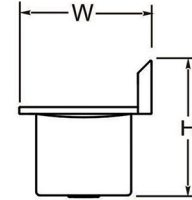

**Lead Free Faucets**

All faucets conform to AB 1953 and 2014 Federal Lead Free Standards.

SINKS

Marine Edge Drop-In Wall Mount Three Compartment Sinks

- * All made of stainless steel.
- * Extra welded under tubs for longevity.
- * Drop in w/ wall mount faucet.
- * Strainers included.
- * Faucet not included.
- * Strainer opening diameter 3-5/8"

Suggested accessory

AA-7XXG

AA-8XXG

Order No	Board Side	DBRD Length (inch)	Ga	Bowl Size (inch)			Overall Size (inch)			Weight lbs/ea
				BW	BL	BD	W	L	H	
SH12123DWN	L&R	12	18	12	12	12	18	60	20	45
SH12143DWN	L&R	12	18	12	14	12	20	60	20	51

Marine Edge Drop-In Deck Mount Three Compartment Sinks

- * All stainless steel.
- * Extra welded under tubs for longevity.
- * Drop in w/deck mount faucet.
- * Strainers included.
- * Faucet not included.
- * Strainer opening diameter 3-5/8"

Suggested Accessory

AA-890G & AA-008G

Order No	Board Side	DBRD Length (inch)	Ga	Bowl Size (inch)			Overall Size (inch)			Weight lbs/ea
				BW	BL	BD	W	L	H	
SH12123DDN	L&R	12	18	12	12	12	18	60	14	45
SH12163DDN	L&R	12	18	12	16	12	22	60	14	51