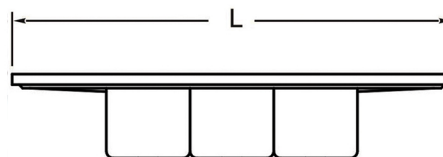

**Lead Free Faucets**

All faucets conform to AB 1953 and 2014 Federal Lead Free Standards.

SINKS

Marine Edge Drop-In Wall Mount Three Compartment Sinks

- * All made of stainless steel.
- * Extra welded under tubs for longevity.
- * Drop in w/ wall mount faucet.
- * Strainers included.
- * Faucet not included.
- * Strainer opening diameter 3-5/8"

Suggested accessory

AA-7XXG

AA-8XXG

Order No	Board Side	DBRD Length (inch)	Ga	Bowl Size (inch)			Overall Size (inch)			Weight lbs/ea
				BW	BL	BD	W	L	H	
SH12123DWN	L&R	12	18	12	12	12	18	60	20	45
SH12143DWN	L&R	12	18	12	14	12	20	60	20	51

Marine Edge Drop-In Deck Mount Three Compartment Sinks

- * All stainless steel.
- * Extra welded under tubs for longevity.
- * Drop in w/deck mount faucet.
- * Strainers included.
- * Faucet not included.
- * Strainer opening diameter 3-5/8"

Suggested Accessory

AA-890G & AA-008G

Order No	Board Side	DBRD Length (inch)	Ga	Bowl Size (inch)			Overall Size (inch)			Weight lbs/ea
				BW	BL	BD	W	L	H	
SH12123DDN	L&R	12	18	12	12	12	18	60	14	45
SH12163DDN	L&R	12	18	12	16	12	22	60	14	51