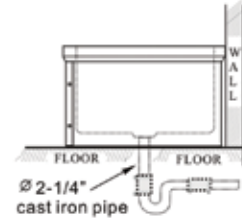

Suggested Accessory

AA-840

Replacement Part

AA-153

SE2424FM-SP
 16 Gauge Stainless Steel
 3 Side Splash Guard for SE2424FM Only
 18" High
 (Mounting Hardware Included)

Order No	Bowl Size (inch)			Overall Size (inch)					Weight bs/ea
	A	B	C	W	L	H	W1	L1	
SE1922FM	19	16	8	19	22	12	9-1/2"	11	30
SE2424FM	20	20	10	24	24	14	12	12	39
SE2424FM-SP	3 Sides Splash Guard For SE2424FM								8

Sinks (69~78)

Ice Cool Cold Pans

- * Interior tub type 304 stainless steel.
- * Exterior housing galvanized steel.
- * Unit shall be insulated with high density closed cell polyurethane.

Order No	A		B		C		D		PAN	Cut-OutSize
	INCHES	MM	INCHES	MM	INCHES	MM	INCHES	MM		
IP1826	11-7/8"	302	17-3/8"	442	4"	102	14-5/8"	372	1	24-1/2" x 16-5/16"
IP3126	25-1/2"	648	31"	788	6"	152	28-1/4"	718	2	24-1/2" x 30"
IP4526	39-1/4"	997	44-3/4"	1137	12"	305	42"	1067	3	24-1/2" x 43-3/4"
IP5926	53"	1346	58-1/2"	1486	18"	457	55-3/4"	1416	4	24-1/2" x 57-1/2"
IP7226	66-3/4"	1695	72-1/4"	1835	24"	610	69-1/2"	1765	5	24-1/2" x 71-1/4"
IP8626	80-1/2"	2045	86"	2184	30"	762	83-1/4"	2114	6	24-1/2" x 85"