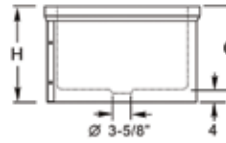

Suggested Accessory

AA-840

Replacement Part

AA-153

SE2424FM-SP
 16 Gauge Stainless Steel
 3 Side Splash Guard for SE2424FM Only
 18" High
 (Mounting Hardware Included)

Order No	Bowl Size (inch)			Overall Size (inch)					Weight bs/ea
	A	B	C	W	L	H	W1	L1	
SE1922FM	19	16	8	19	22	12	9-1/2"	11	30
SE2424FM	20	20	10	24	24	14	12	12	39
SE2424FM-SP	3 Sides Splash Guard For SE2424FM								8

Sinks (69~78)

Ice Cool Cold Pans

- * Interior tub type 304 stainless steel.
- * Exterior housing galvanized steel.
- * Unit shall be insulated with high density closed cell polyurethane.

Order No	A		B		C		D		PAN	Cut-OutSize
	INCHES	MM	INCHES	MM	INCHES	MM	INCHES	MM		
IP1826	11-7/8"	302	17-3/8"	442	4"	102	14-5/8"	372	1	24-1/2" x 16-5/16"
IP3126	25-1/2"	648	31"	788	6"	152	28-1/4"	718	2	24-1/2" x 30"
IP4526	39-1/4"	997	44-3/4"	1137	12"	305	42"	1067	3	24-1/2" x 43-3/4"
IP5926	53"	1346	58-1/2"	1486	18"	457	55-3/4"	1416	4	24-1/2" x 57-1/2"
IP7226	66-3/4"	1695	72-1/4"	1835	24"	610	69-1/2"	1765	5	24-1/2" x 71-1/4"
IP8626	80-1/2"	2045	86"	2184	30"	762	83-1/4"	2114	6	24-1/2" x 85"