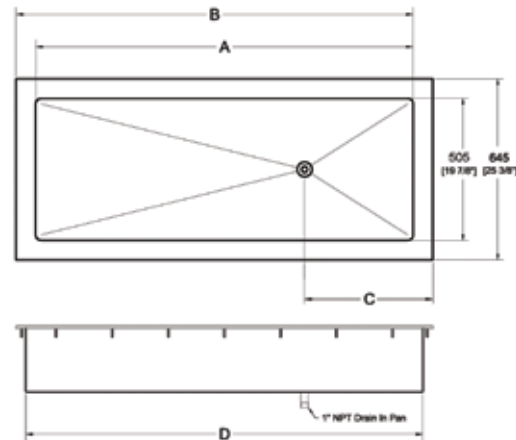

Suggested Accessory

AA-840

Replacement Part

AA-153

SE2424FM-SP
 16 Gauge Stainless Steel
 3 Side Splash Guard for SE2424FM Only
 18" High
 (Mounting Hardware Included)

Order No	Bowl Size (inch)			Overall Size (inch)					Weight bs/ea
	A	B	C	W	L	H	W1	L1	
SE1922FM	19	16	8	19	22	12	9-1/2"	11	30
SE2424FM	20	20	10	24	24	14	12	12	39
SE2424FM-SP	3 Sides Splash Guard For SE2424FM								8

Sinks (69~78)

Ice Cool Cold Pans

- * Interior tub type 304 stainless steel.
- * Exterior housing galvanized steel.
- * Unit shall be insulated with high density closed cell polyurethane.

Order No	A		B		C		D		PAN	Cut-OutSize
	INCHES	MM	INCHES	MM	INCHES	MM	INCHES	MM		
IP1826	11-7/8"	302	17-3/8"	442	4"	102	14-5/8"	372	1	24-1/2" x 16-5/16"
IP3126	25-1/2"	648	31"	788	6"	152	28-1/4"	718	2	24-1/2" x 30"
IP4526	39-1/4"	997	44-3/4"	1137	12"	305	42"	1067	3	24-1/2" x 43-3/4"
IP5926	53"	1346	58-1/2"	1486	18"	457	55-3/4"	1416	4	24-1/2" x 57-1/2"
IP7226	66-3/4"	1695	72-1/4"	1835	24"	610	69-1/2"	1765	5	24-1/2" x 71-1/4"
IP8626	80-1/2"	2045	86"	2184	30"	762	83-1/4"	2114	6	24-1/2" x 85"