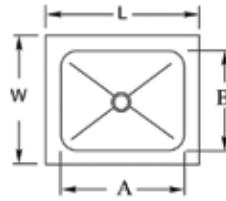

Suggested Accessory

AA-840

Replacement Part

AA-153

SE2424FM-SP
 16 Gauge Stainless Steel
 3 Side Splash Guard for SE2424FM Only
 18" High
 (Mounting Hardware Included)

Order No	Bowl Size (inch)			Overall Size (inch)					Weight bs/ea
	A	B	C	W	L	H	W1	L1	
SE1922FM	19	16	8	19	22	12	9-1/2"	11	30
SE2424FM	20	20	10	24	24	14	12	12	39
SE2424FM-SP	3 Sides Splash Guard For SE2424FM								8

Sinks (69~78)

Ice Cool Cold Pans

- * Interior tub type 304 stainless steel.
- * Exterior housing galvanized steel.
- * Unit shall be insulated with high density closed cell polyurethane.

Order No	A		B		C		D		PAN	Cut-OutSize
	INCHES	MM	INCHES	MM	INCHES	MM	INCHES	MM		
IP1826	11-7/8"	302	17-3/8"	442	4"	102	14-5/8"	372	1	24-1/2" x 16-5/16"
IP3126	25-1/2"	648	31"	788	6"	152	28-1/4"	718	2	24-1/2" x 30"
IP4526	39-1/4"	997	44-3/4"	1137	12"	305	42"	1067	3	24-1/2" x 43-3/4"
IP5926	53"	1346	58-1/2"	1486	18"	457	55-3/4"	1416	4	24-1/2" x 57-1/2"
IP7226	66-3/4"	1695	72-1/4"	1835	24"	610	69-1/2"	1765	5	24-1/2" x 71-1/4"
IP8626	80-1/2"	2045	86"	2184	30"	762	83-1/4"	2114	6	24-1/2" x 85"