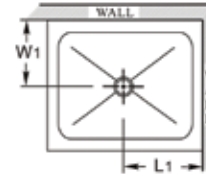

Suggested Accessory

AA-840

Replacement Part

AA-153

SE2424FM-SP
 16 Gauge Stainless Steel
 3 Side Splash Guard for SE2424FM Only
 18" High
 (Mounting Hardware Included)

Order No	Bowl Size (inch)			Overall Size (inch)					Weight bs/ea
	A	B	C	W	L	H	W1	L1	
SE1922FM	19	16	8	19	22	12	9-1/2"	11	30
SE2424FM	20	20	10	24	24	14	12	12	39
SE2424FM-SP	3 Sides Splash Guard For SE2424FM								8

Sinks (69~78)

Ice Cool Cold Pans

- * Interior tub type 304 stainless steel.
- * Exterior housing galvanized steel.
- * Unit shall be insulated with high density closed cell polyurethane.

Order No	A		B		C		D		PAN	Cut-OutSize
	INCHES	MM	INCHES	MM	INCHES	MM	INCHES	MM		
IP1826	11-7/8"	302	17-3/8"	442	4"	102	14-5/8"	372	1	24-1/2" x 16-5/16"
IP3126	25-1/2"	648	31"	788	6"	152	28-1/4"	718	2	24-1/2" x 30"
IP4526	39-1/4"	997	44-3/4"	1137	12"	305	42"	1067	3	24-1/2" x 43-3/4"
IP5926	53"	1346	58-1/2"	1486	18"	457	55-3/4"	1416	4	24-1/2" x 57-1/2"
IP7226	66-3/4"	1695	72-1/4"	1835	24"	610	69-1/2"	1765	5	24-1/2" x 71-1/4"
IP8626	80-1/2"	2045	86"	2184	30"	762	83-1/4"	2114	6	24-1/2" x 85"