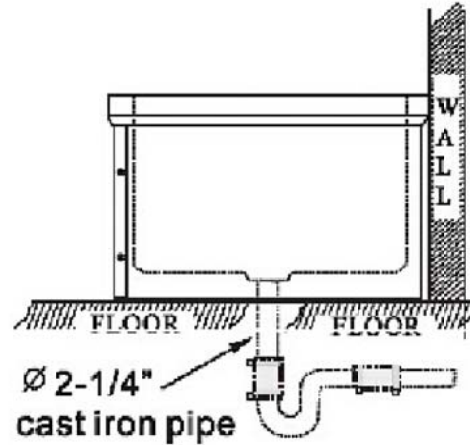

SE2024FM

- All stainless steel construction provides.
- Long life and easy maintenance.
- Floor mount design for ultimate in sanitation.
- Included 2" plastic snap-on shower drain (AA-153).
- Faucet not included.
- ETL listed.

Order No.	Bowl Size (inches)			Overall Size (inches)				
	A	B	C	W	L	H	W1	L1
SE2024FM	20"	16"	10"	20"	24"	14"	10"	12"