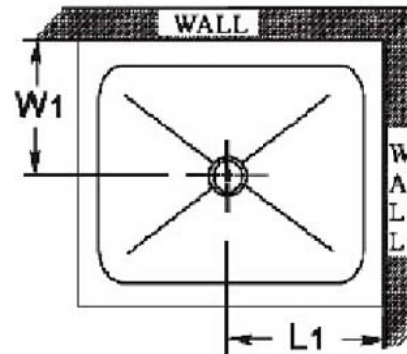

SE2024FM

- All stainless steel construction provides.
- Long life and easy maintenance.
- Floor mount design for ultimate in sanitation.
- Included 2" plastic snap-on shower drain (AA-153).
- Faucet not included.
- ETL listed.

Order No.	Bowl Size (inches)			Overall Size (inches)				
	A	B	C	W	L	H	W1	L1
SE2024FM	20"	16"	10"	20"	24"	14"	10"	12"