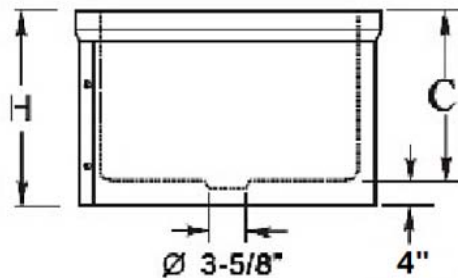

SE2024FM

- All stainless steel construction provides.
- Long life and easy maintenance.
- Floor mount design for ultimate in sanitation.
- Included 2" plastic snap-on shower drain (AA-153).
- Faucet not included.
- ETL listed.

Order No.	Bowl Size (inches)			Overall Size (inches)				
	A	B	C	W	L	H	W1	L1
SE2024FM	20"	16"	10"	20"	24"	14"	10"	12"