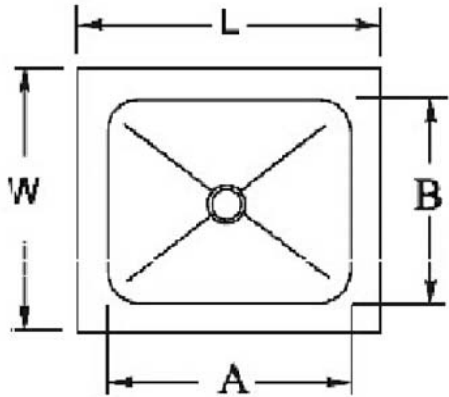

SE2024FM

- All stainless steel construction provides.
- Long life and easy maintenance.
- Floor mount design for ultimate in sanitation.
- Included 2" plastic snap-on shower drain (AA-153).
- Faucet not included.
- ETL listed.

Order No.	Bowl Size (inches)			Overall Size (inches)				
	A	B	C	W	L	H	W1	L1
SE2024FM	20"	16"	10"	20"	24"	14"	10"	12"