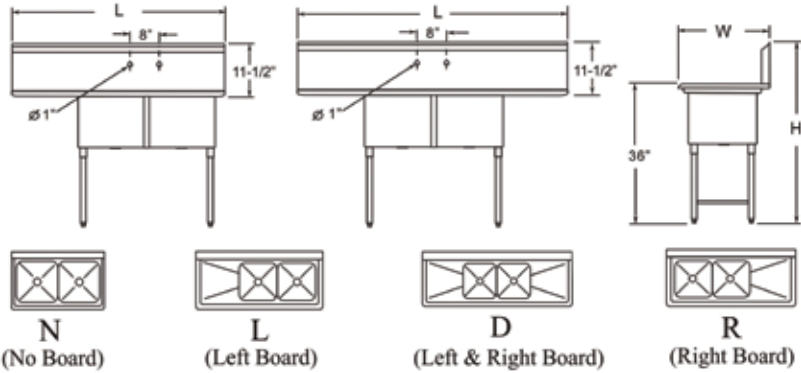

## Two Compartment Sinks

- \* Stainless steel legs with cross bracing.
- \* Extra welded under tubs for longevity .
- \* Strainer included.
- \* Strainer opening diameter 3-5/8".
- \* Faucet not included.

### Suggested accessory

AA-7XXG

AA-8XXG

N  
(No Board)

L  
(Left Board)

D  
(Left & Right Board)

R  
(Right Board)

## TWO TUBS SINK W/ NO DRAIN BOARD

(N)

Order No	DBRD Side	DBRD Length (inch)	Ga	Bowl Size ( inch )			Overall Size ( inch )			Weight lbs/ea
				BW	BL	BD	W	L	H	
SE15152N	None	None	18	15	15	12	21	36-1/4	45	46
SE18182N	None	None	18	18	18	12	24	42-1/4	45	51
SH24242N	None	None	16	24	24	14	30	54-1/4	45	90

## TWO TUBS SINK W/ LEFT DRAIN BOARD

(L)

Order No	DBRD Side	DBRD Length (inch)	Ga	Bowl Size ( inch )			Overall Size ( inch )			Weight lbs/ea
				BW	BL	BD	W	L	H	
SE15152L	Left	15	18	15	15	12	21	48-1/4	45	51
SE18182L	Left	18	18	18	18	12	24	57-1/4	45	57
SH24242L	Left	24	16	24	24	14	30	75-1/4	45	101