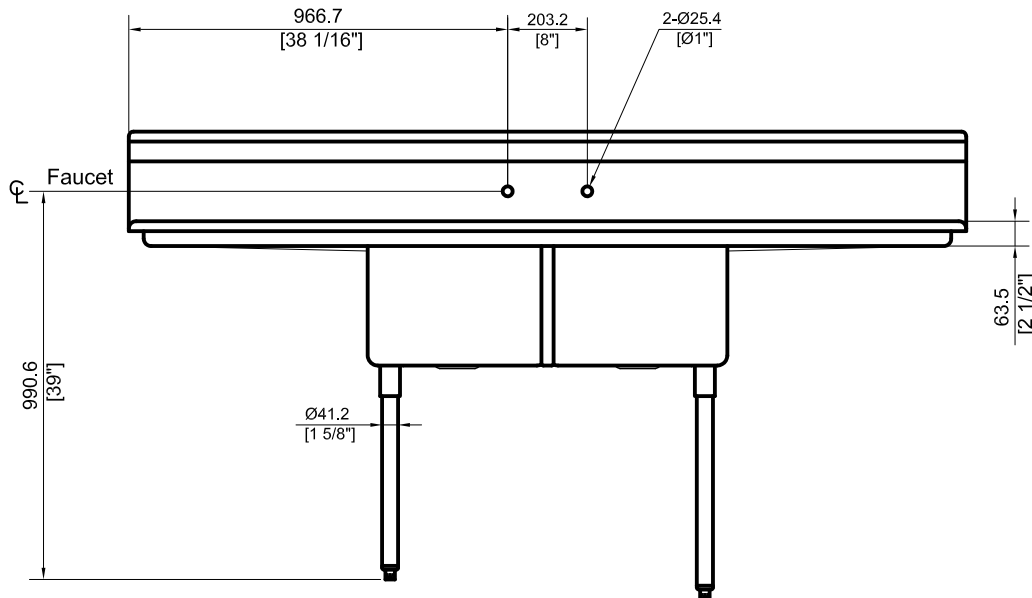

## SE18182D24

Two Tub Sink w/ Left & Right Drain Board  
Bowl Size: 18"W x 18"L x 14" H  
Strainer Opening Diameter 3-5/8"

Visit our website at  
**www.GSW-USA.com**

4177 Rowland Ave., #B, El Monte, CA 91731  
Tel.: (800) 897-5999, (626) 291-5599 Fax: (626)286-0133  
E-mail: sales@gsw-usa.com