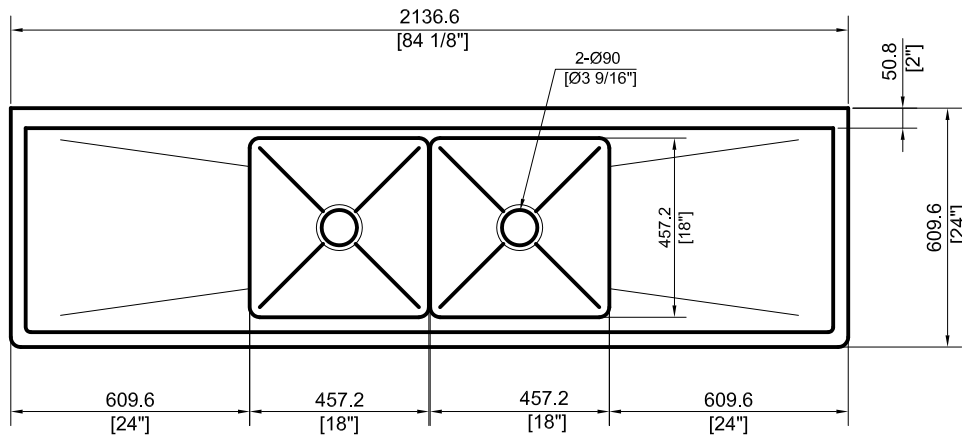

## SE18182D24

Two Tub Sink w/ Left & Right Drain Board  
Bowl Size: 18"W x 18"L x 14" H  
Strainer Opening Diameter 3-5/8"

Visit our website at  
**www.GSW-USA.com**

4177 Rowland Ave., #B, El Monte, CA 91731  
Tel.: (800) 897-5999, (626) 291-5599 Fax: (626)286-0133  
E-mail: sales@gsw-usa.com