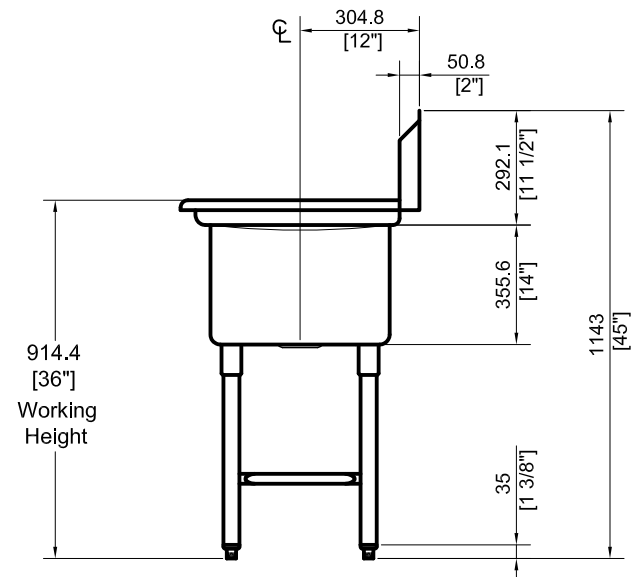

## SE18182D24

Two Tub Sink w/ Left & Right Drain Board  
Bowl Size: 18"W x 18"L x 14" H  
Strainer Opening Diameter 3-5/8"

Visit our website at  
**www.GSW-USA.com**

4177 Rowland Ave., #B, El Monte, CA 91731  
Tel.: (800) 897-5999, (626) 291-5599 Fax: (626)286-0133  
E-mail: sales@gsw-usa.com