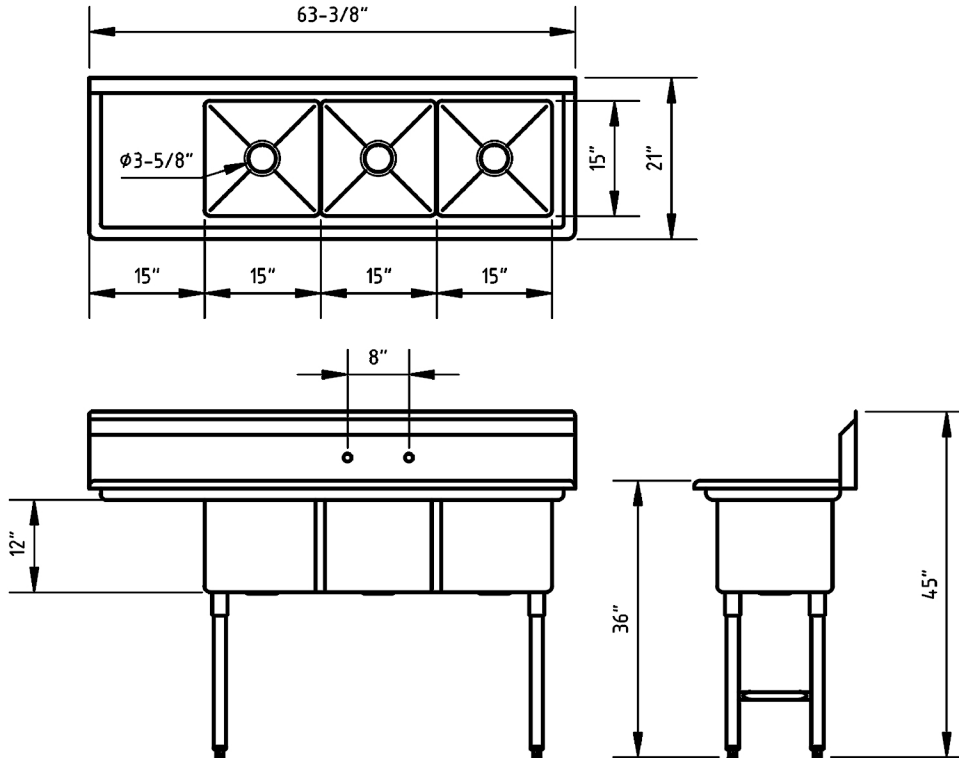

GSW[®]

SE15153L

Three Tub Sink w/ Left Side Drain Board

Visit our website at
www.GSW-USA.com

4177 Rowland Ave., #8, El Monte, CA 91731

Tel.: (800) 897-5999, (626) 291-5599

Fax: (626) 286-0133

E-mail: sales@gsw-usa.com