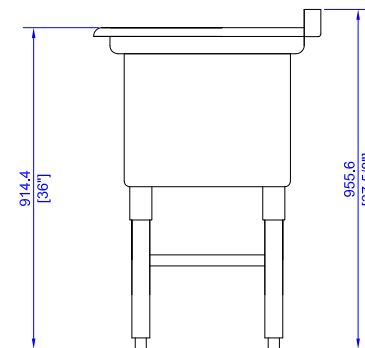

SE15153DB

- Special Three Compartments Bar Sink
- Bowl Size: 15"W x 15"L x 12" H
- Strainer Opening Diameter 3-5/8"

Visit our website at
www.GSW-USA.com

4177 Rowland Ave., #B, El Monte, CA 91731

Tel.: (800) 897-5999, (626) 291-5599