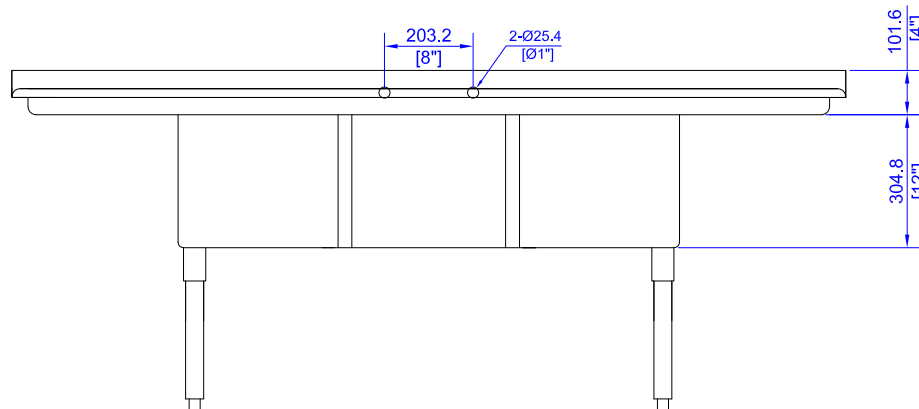

SE15153DB

- Special Three Compartments Bar Sink
- Bowl Size: 15"W x 15"L x 12" H
- Strainer Opening Diameter 3-5/8"

Visit our website at
www.GSW-USA.com

4177 Rowland Ave., #B, El Monte, CA 91731

Tel.: (800) 897-5999, (626) 291-5599