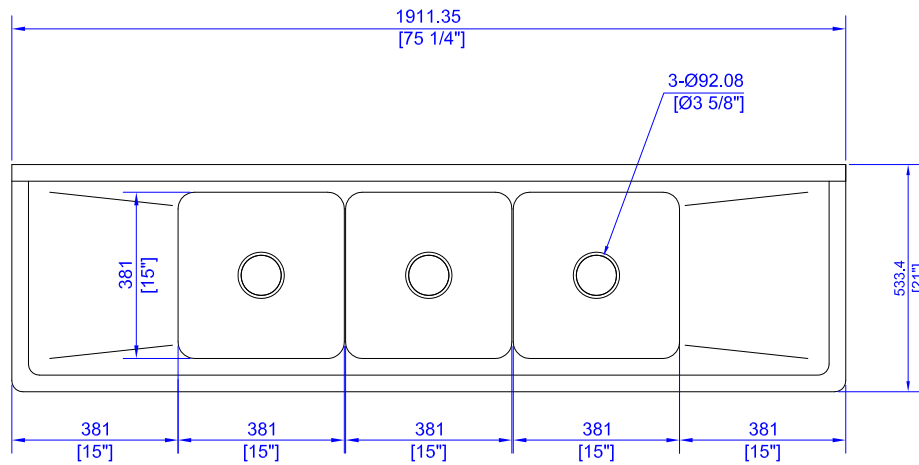

SE15153DB

- Special Three Compartments Bar Sink
- Bowl Size: 15"W x 15"L x 12" H
- Strainer Opening Diameter 3-5/8"

Visit our website at
www.GSW-USA.com

4177 Rowland Ave., #B, El Monte, CA 91731

Tel.: (800) 897-5999, (626) 291-5599