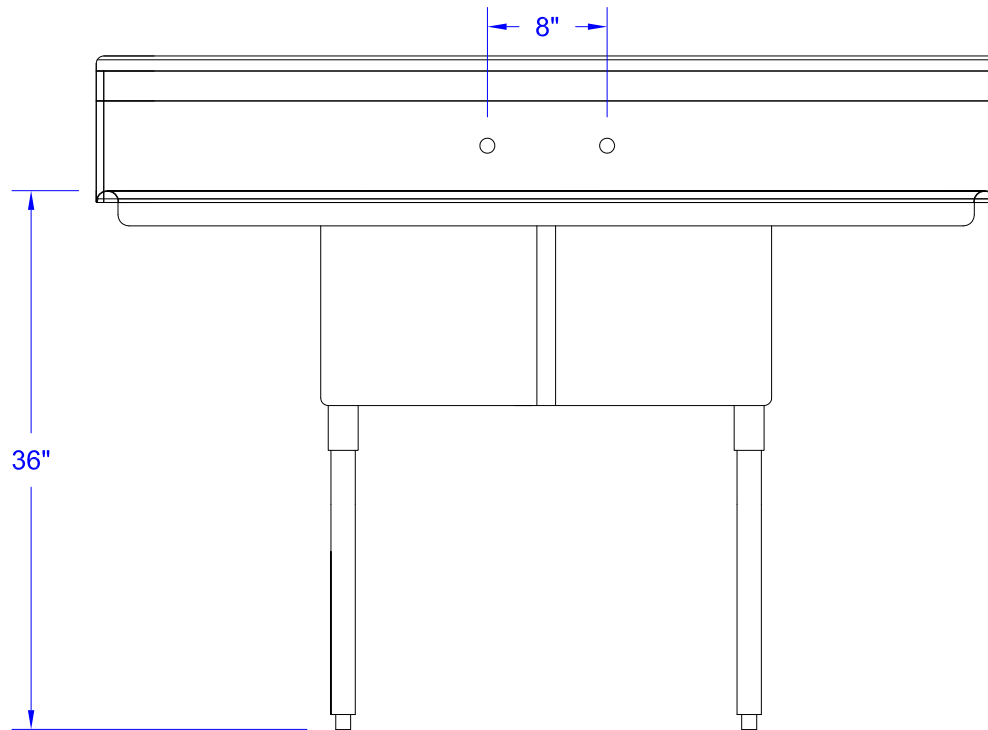

SE15152D

TWO TUB SINK
WITH 15" BOTH SIDE DRAIN
BOARD & S/S LEG

Visit our website at
www.GSW-USA.com

4177 Rowland Ave., #B, El Monte, CA 91731
Tel.: (800) 897-5999, (626) 291-5599 Fax: (626)286-0133
E-mail: sales@gsw-usa.com