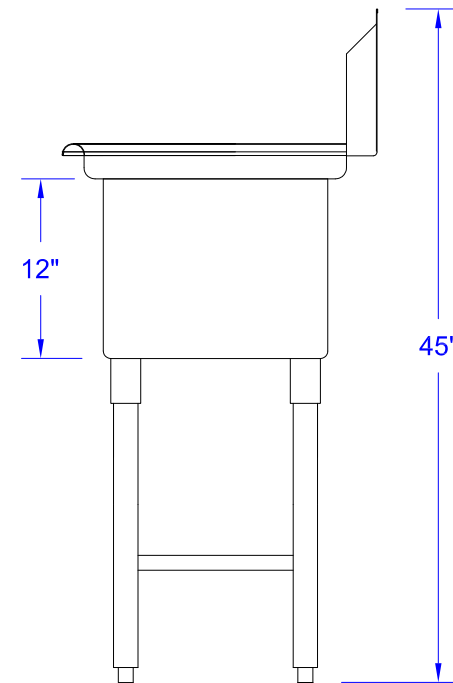

SE15152D

TWO TUB SINK
WITH 15" BOTH SIDE DRAIN
BOARD & S/S LEG

Visit our website at
www.GSW-USA.com

4177 Rowland Ave., #B, El Monte, CA 91731
Tel.: (800) 897-5999, (626) 291-5599 Fax: (626)286-0133
E-mail: sales@gsw-usa.com