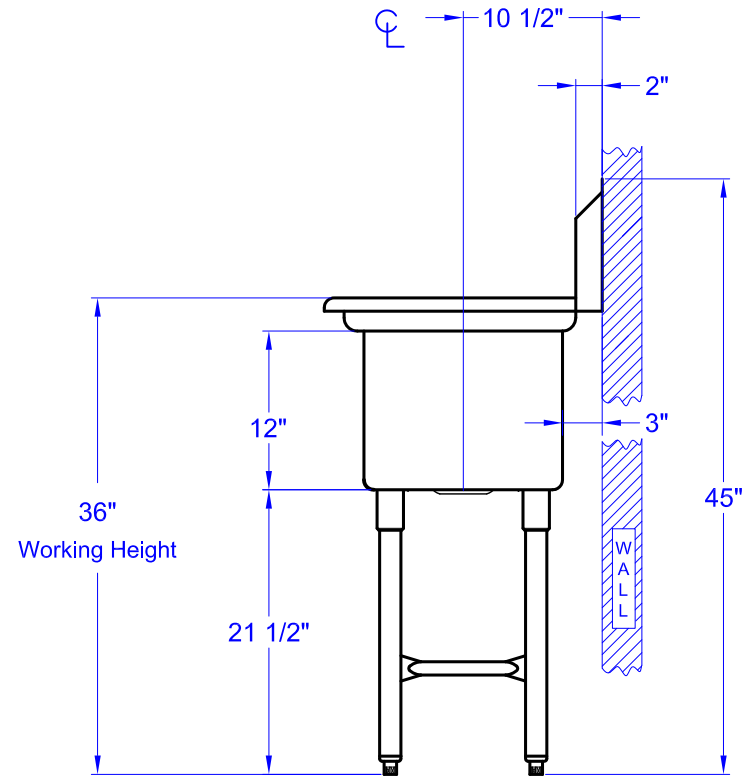

Top View

## SE15151L

- All S/S One tube sink w/ left side drain board.
- Sink bowl size: 15"W x 15"L x 12" H.
- Strainers included.
- Strainer opening diameter 3-5/8".
- Faucet not included.
- ETL certified.

Front View

Right Side View