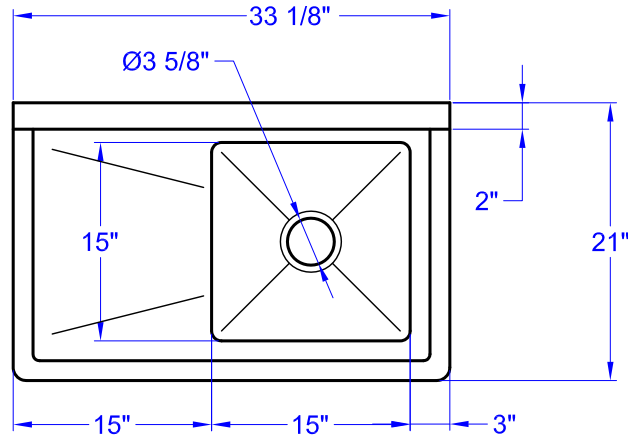

Visit our website at
www.GSW-USA.com
4177 Rowland Ave., #B, El Monte, CA 91731
Tel.: (800) 897-5999, (626) 291-5599 Fax: (626)286-0133
E-mail: sales@gsw-usa.com

GSW USA, INC. Copy Right Reserved 2013

Top View

SE15151L

- All S/S One tube sink w/ left side drain board.
- Sink bowl size: 15"W x 15"L x 12" H.
- Strainers included.
- Strainer opening diameter 3-5/8".
- Faucet not included.
- ETL certified.