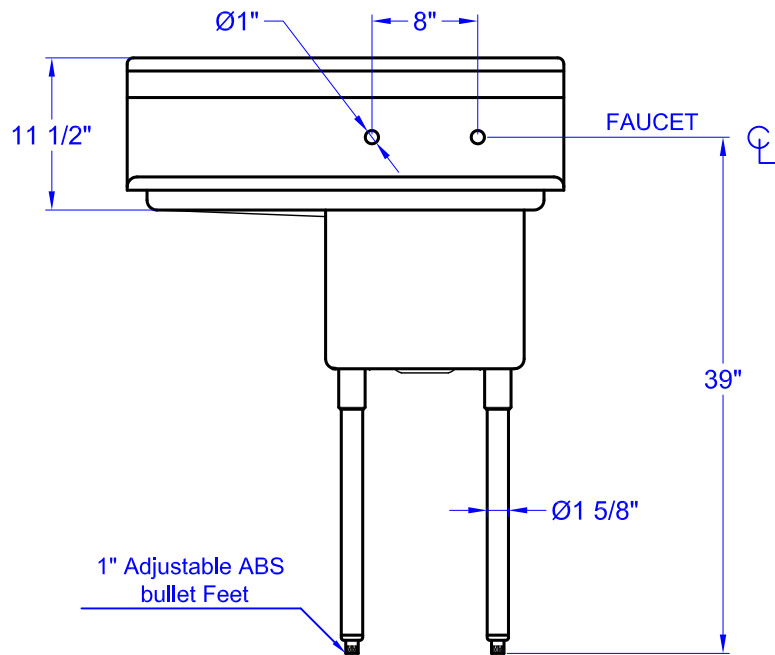

## SE15151L

- All S/S One tube sink w/ left side drain board.
- Sink bowl size: 15"W x 15"L x 12" H.
- Strainers included.
- Strainer opening diameter 3-5/8".
- Faucet not included.
- ETL certified.

Front View

Right Side View