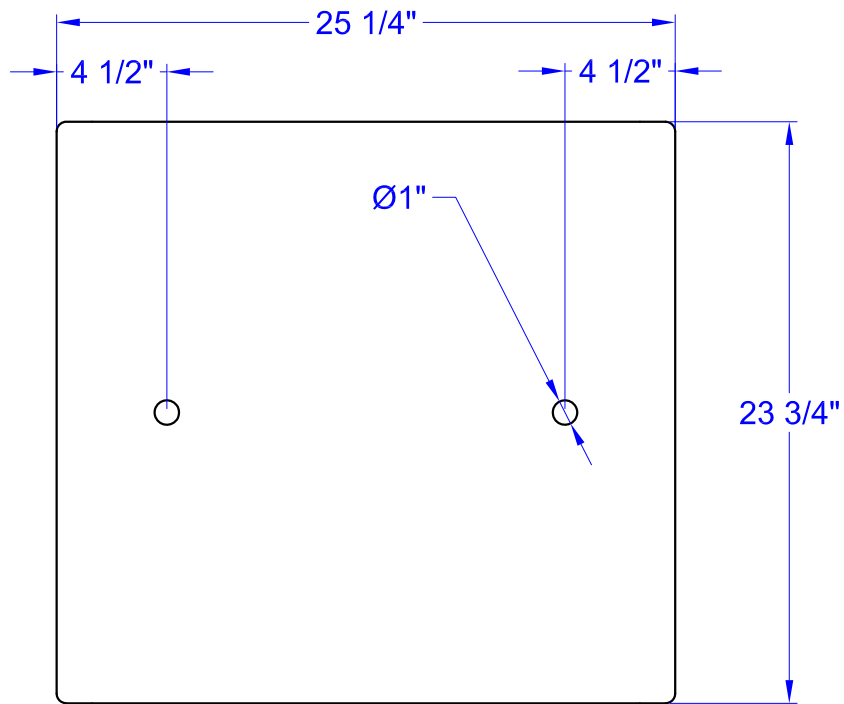

S/S Sink Bowl Cover for 24" x 24" Compartments

Top View

ISO View

Front View

Side View