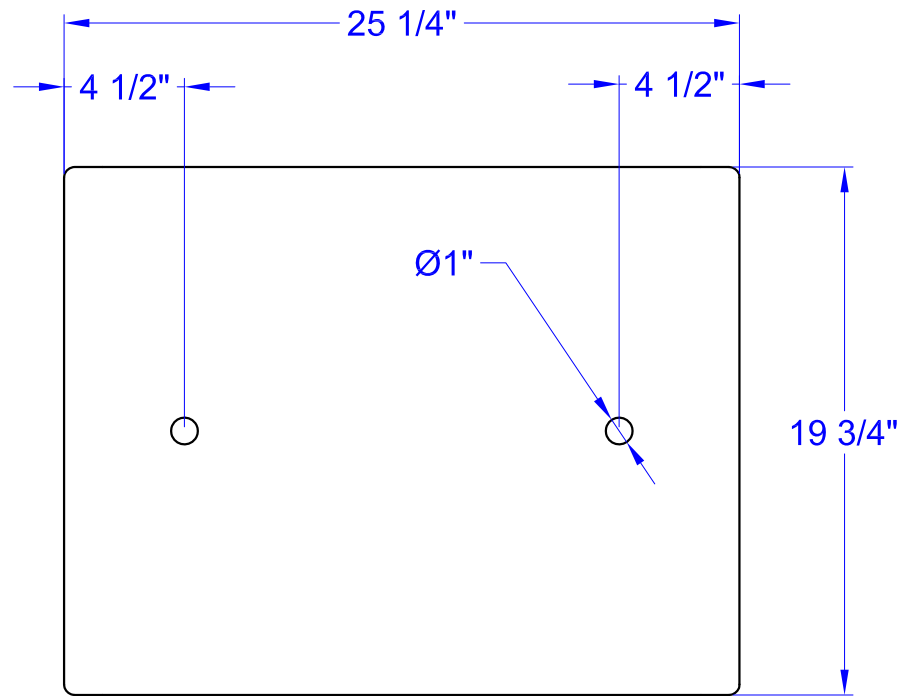

S/S Sink Bowl Cover for 20" x 24" Compartments

Top View

ISO View

Front View

Side View