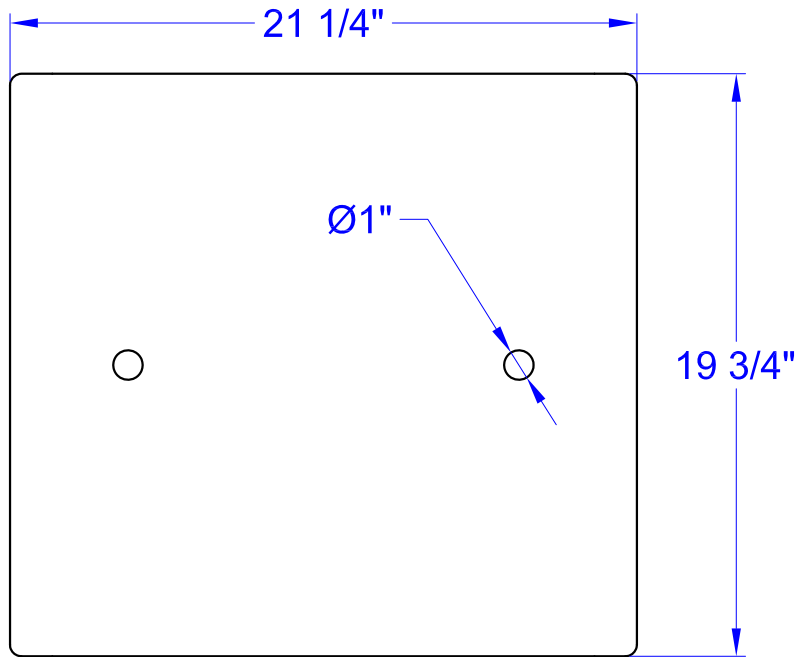

# SC-2020

S/S Sink Bowl Cover for 20" x 20" Compartments

Top View

ISO View

Front View

Side View