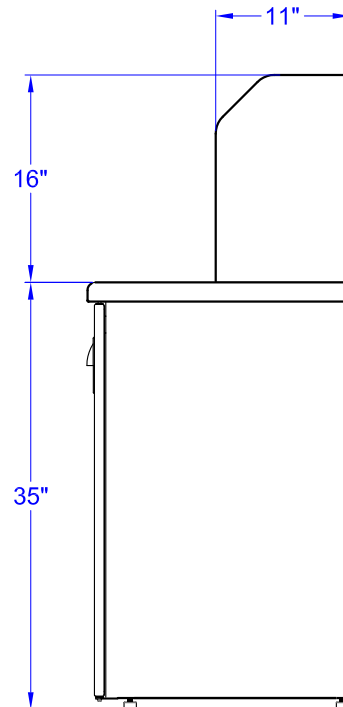

S-WRA

- All S/S Waste Receptacle with Top Tray Shelf.
- Fits square waste bin : 17\"W x 17\"D x 27-3/4\"H.
- Overall size : 21-1/2\" W x 21-1/2\" D x 51\"H.
- ETL listed.

Front View

Right Side View

ISO View
(Opening Door)

ISO View
(Closing Door)