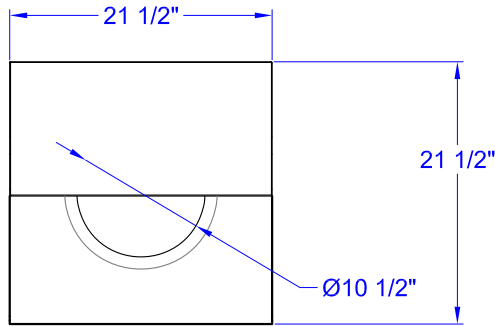

Top View

S-WRA

- All S/S Waste Receptacle with Top Tray Shelf.
- Fits square waste bin : 17\"W x 17\"D x 27-3/4\"H.
- Overall size : 21-1/2\" W x 21-1/2\" D x 51\"H.
- ETL listed.