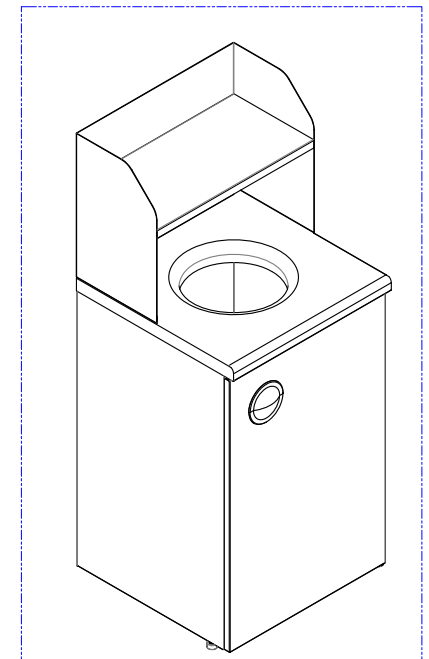

S-WRA

- All S/S Waste Receptacle with Top Tray Shelf.
- Fits square waste bin : 17\"W x 17\"D x 27-3/4\"H.
- Overall size : 21-1/2\" W x 21-1/2\" D x 51\"H.
- ETL listed.

Front View

Right Side View

ISO View
(Opening Door)

ISO View
(Closing Door)