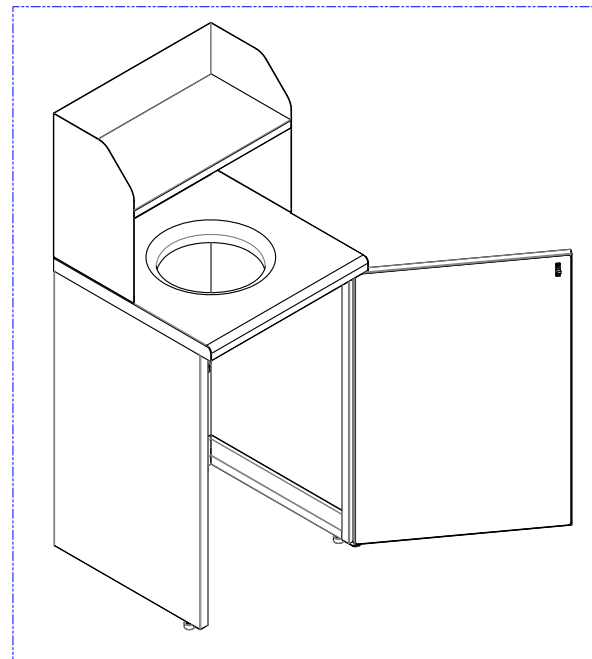

S-WRA

- All S/S Waste Receptacle with Top Tray Shelf.
- Fits square waste bin : 17\"W x 17\"D x 27-3/4\"H.
- Overall size : 21-1/2\" W x 21-1/2\" D x 51\"H.
- ETL listed.

Front View

Right Side View

ISO View
(Opening Door)

ISO View
(Closing Door)