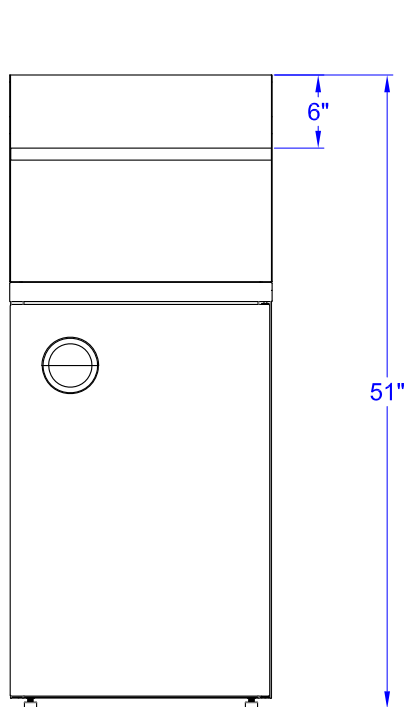

S-WRA

- All S/S Waste Receptacle with Top Tray Shelf.
- Fits square waste bin : 17\"W x 17\"D x 27-3/4\"H.
- Overall size : 21-1/2\" W x 21-1/2\" D x 51\"H.
- ETL listed.

Front View

Right Side View

ISO View
(Opening Door)

ISO View
(Closing Door)