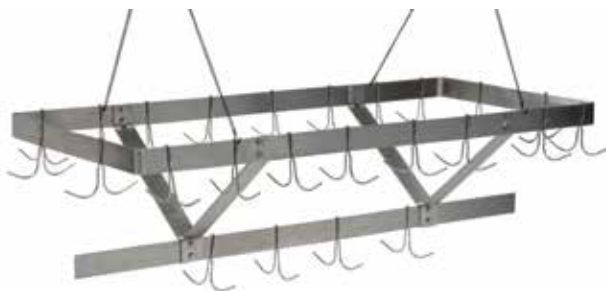

Stainless Steel Double Wall Mount Pot Rack

- * Stainless steel 304 flat bar.
- * 10 gauge stainless steel polished finish.
- * Shipped Knock-down.

Order No	Overall Size(")			Weight lbs/case
	W	L	H	
PR-WM4	11-3/4	46	11-3/4	22
PR-WM5	11-3/4	58	11-3/4	26
PR-WM6	11-3/4	70	11-3/4	31

Suggested accessory

Pot Hook
(PR-RHK)

Stainless Steel Ceiling Mount Pot Rack

- * Stainless steel 304 flat bar.
- * 10 gauge stainless steel polished finish.
- * Plated chain & "S" hooks are Not included.
- * Shipped Knock-down.

Order No	Overall Size(")			Weight lbs/case
	W	L	H	
PR-CM4	22	48	12	28
PR-CM5	22	60	12	32
PR-CM6	22	72	12	37

Suggested accessory

Pot Hook
(PR-RHK)