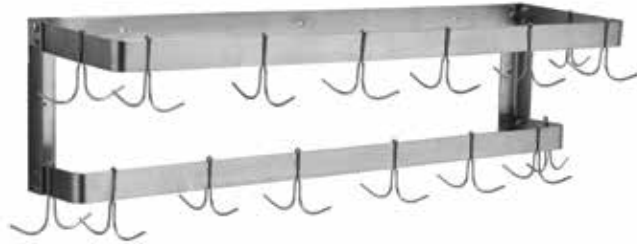

Stainless Steel Double Wall Mount Pot Rack

- * Stainless steel 304 flat bar.
- * 10 gauge stainless steel polished finish.
- * Shipped Knock-down.

Order No	Overall Size(")			Weight lbs/case
	W	L	H	
PR-WM4	11-3/4	46	11-3/4	22
PR-WM5	11-3/4	58	11-3/4	26
PR-WM6	11-3/4	70	11-3/4	31

Suggested accessory

Pot Hook
(PR-RHK)

Stainless Steel Ceiling Mount Pot Rack

- * Stainless steel 304 flat bar.
- * 10 gauge stainless steel polished finish.
- * Plated chain & "S" hooks are Not included.
- * Shipped Knock-down.

Order No	Overall Size(")			Weight lbs/case
	W	L	H	
PR-CM4	22	48	12	28
PR-CM5	22	60	12	32
PR-CM6	22	72	12	37

Suggested accessory

Pot Hook
(PR-RHK)