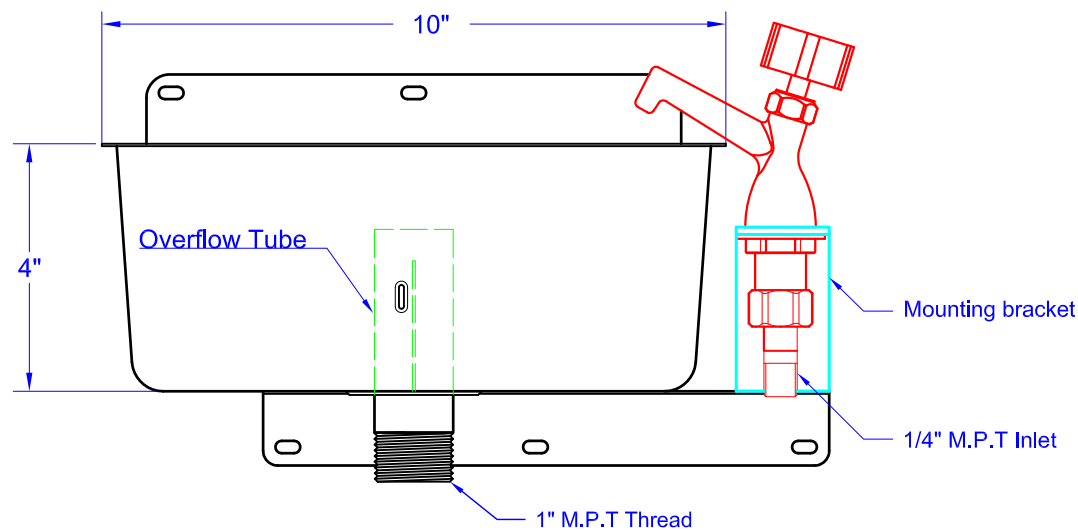

Top View

Front View