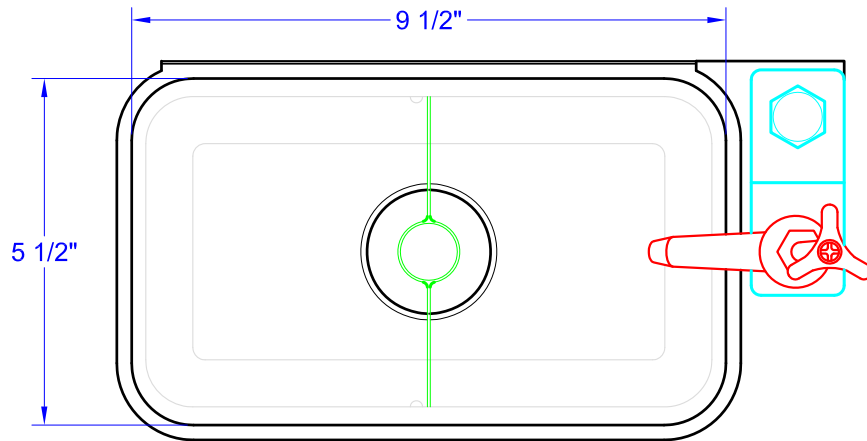

HS-DSREG

Table Mount Type Dipper well w/ AA-503G Faucet.

- 18 gauge stainless steel construction provides.
- Includes AA-503G low lead faucet.
- Overflow tube is easy removable.
- Drain pipe 1" M.P.T threads.
- 1/4" M.P.T inlet.
- Mounting bracket for faucet is included.
- ETL certified.

GSW

Visit our website at
www.GSW-USA.com

4177 Rowland Ave., #B, El Monte, CA 91731
Tel: (800) 997-5999, (626) 291-5599 Fax: (626) 286-0133
E-mail: sales@gswusa.com

GSW USA, INC. Copy Right Reserved 2013

Intertek

Top View