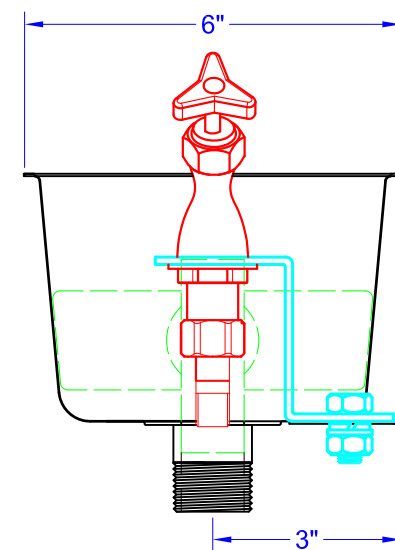

# HS-DSREG

Table Mount Type Dipper well w/ AA-503G Faucet.

- 18 gauge stainless steel construction provides.
- Includes AA-503G low lead faucet.
- Overflow tube is easy removable.
- Drain pipe 1" M.P.T threads.
- 1/4" M.P.T inlet.
- Mounting bracket for faucet is included.
- ETL certified.

GSW USA, INC. Copy Right Reserved 2013

Intertek

Top View

Front View

Right Side View