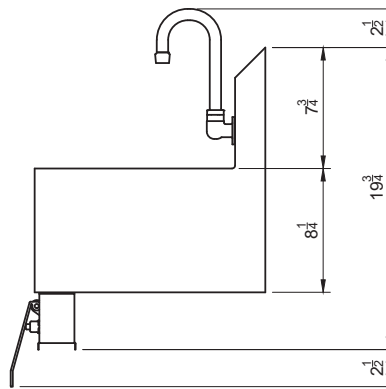

**KNEE OPERATED WALL MOUNT HAND SINK**

**Features**

- Polished finish stainless steel
- All welded construction
- 7-3/4" backsplash
- 1" single faucet hole
- 1-1/2" NPS drain outlet

**Included Accessories:**

**HS-1615K**

**HS-1615KS**

**Description Knee Operated Wall Mount Hand Sink**

Efficiently wash and sanitize your hands with this knee operated wall mount hand sink with gooseneck faucet. Keep your restaurant up to code without sacrificing space with this hand sink with a single bowl and 7-3/4" high 3 side splashes. This easy-to-clean, compact sink easily fits in tight spaces and securely attaches to any worktable or cabinet. Its attractive, yet simple design will be sure to encourage cleanliness in the kitchen.

**Plan View HS-1615K**

Order No.	Hand Sink Dimension (in)	Sink Bowl Size (in)	Faucet Style	G. W. (lb)
HS-1615K	15-1/4 x 15-3/4 x 19-3/4	9-5/8 x 12-3/8 x 5-3/4	Backsplash only	23
HS-1615KS	15-1/4 x 15-3/4 x 19-3/4	9-5/8 x 12-3/8 x 5-3/4	3 side splashes	25