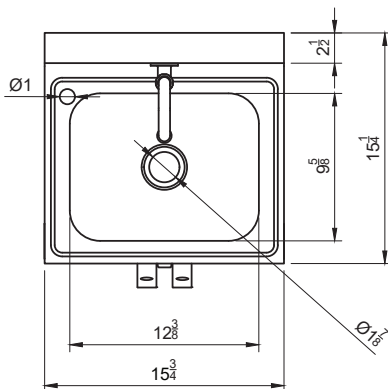

**KNEE OPERATED WALL MOUNT HAND SINK**

**Features**

- Polished finish stainless steel
- All welded construction
- 7-3/4" backsplash
- 1" single faucet hole
- 1-1/2" NPS drain outlet

**Included Accessories:**

**HS-1615K**

**HS-1615KS**

**Description Knee Operated Wall Mount Hand Sink**

Efficiently wash and sanitize your hands with this knee operated wall mount hand sink with gooseneck faucet. Keep your restaurant up to code without sacrificing space with this hand sink with a single bowl and 7-3/4" high 3 side splashes. This easy-to-clean, compact sink easily fits in tight spaces and securely attaches to any worktable or cabinet. Its attractive, yet simple design will be sure to encourage cleanliness in the kitchen.

**Plan View HS-1615K**

Order No.	Hand Sink Dimension (in)	Sink Bowl Size (in)	Faucet Style	G. W. (lb)
HS-1615K	15-1/4 x 15-3/4 x 19-3/4	9-5/8 x 12-3/8 x 5-3/4	Backsplash only	23
HS-1615KS	15-1/4 x 15-3/4 x 19-3/4	9-5/8 x 12-3/8 x 5-3/4	3 side splashes	25