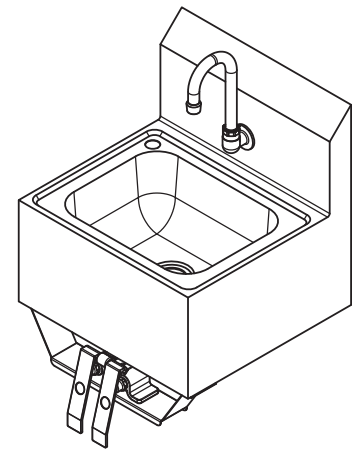

**KNEE OPERATED WALL MOUNT HAND SINK**

**Features**

- Polished finish stainless steel
- All welded construction
- 7-3/4" backsplash
- 1" single faucet hole
- 1-1/2" NPS drain outlet

**Included Accessories:**

**HS-1615K**

**HS-1615KS**

**Description Knee Operated Wall Mount Hand Sink**

Efficiently wash and sanitize your hands with this knee operated wall mount hand sink with gooseneck faucet. Keep your restaurant up to code without sacrificing space with this hand sink with a single bowl and 7-3/4" high 3 side splashes. This easy-to-clean, compact sink easily fits in tight spaces and securely attaches to any worktable or cabinet. Its attractive, yet simple design will be sure to encourage cleanliness in the kitchen.

**Plan View HS-1615K**

Order No.	Hand Sink Dimension (in)	Sink Bowl Size (in)	Faucet Style	G. W. (lb)
HS-1615K	15-1/4 x 15-3/4 x 19-3/4	9-5/8 x 12-3/8 x 5-3/4	Backsplash only	23
HS-1615KS	15-1/4 x 15-3/4 x 19-3/4	9-5/8 x 12-3/8 x 5-3/4	3 side splashes	25