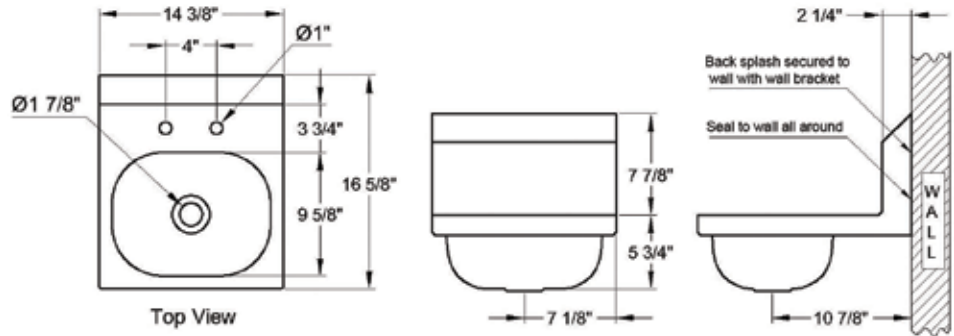

Wall Mount Hand Sinks w/ Deck Mount Faucet

Faucet & Strainer Included

HS-1416DG

Order No	Description	Weight lbs/case	Pack/case
HS-1416DG	Wall Mount Hand Sink w/Deck Mount Faucet & Strainer	8.8	1

Wall Mount Hand Sinks w/ Wall Mount Faucet

Faucet & Strainer Included

HS-1615WG

HS-1615SSG

Order No	Description	Weight lbs/case	Pack/case
HS-1615WG	Standard Wall Mount Hand Sink	9.6	1
HS-1615SSG	Wall Mount Hand Sink w/Welded Splash Guards	14	1

Hand Sinks (61~68)