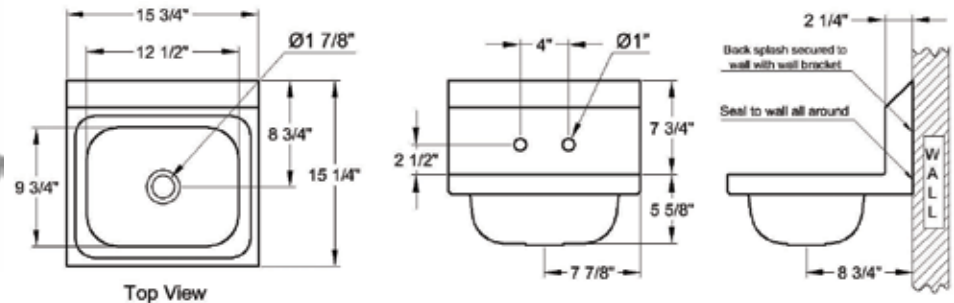

Wall Mount Hand Sinks w/ Deck Mount Faucet

Faucet & Strainer Included

HS-1416DG

Order No	Description	Weight lbs/case	Pack/case
HS-1416DG	Wall Mount Hand Sink w/Deck Mount Faucet & Strainer	8.8	1

Wall Mount Hand Sinks w/ Wall Mount Faucet

Faucet & Strainer Included

HS-1615WG

HS-1615SSG

Order No	Description	Weight lbs/case	Pack/case
HS-1615WG	Standard Wall Mount Hand Sink	9.6	1
HS-1615SSG	Wall Mount Hand Sink w/Welded Splash Guards	14	1

Hand Sinks (61~68)