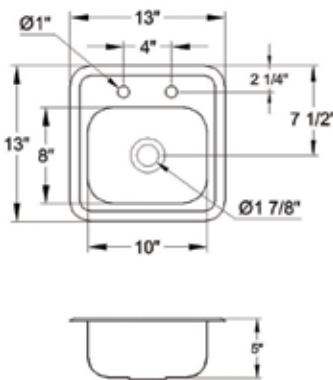

Mini Wall Mount Hand Sinks

Faucet & Strainer Included

HS-0810WG

HS-0810SSG

Order No	Description	Weight lbs/case	Pack/case
HS-0810WG	Wall Mount Hand Sink, 5" Deep	12.2	1
HS-0810SSG	Hand Sink w/Welded Splash Guards	17	1

HS-1615IHG
HS-2017IG

Drop-In Hand Sinks

Faucet & Strainer Included

HS-0810IG

HS-0810IG

HS-1317IHG

**HS-1317IHG
HS-1615IHG
HS-2017IG**

Order No	Description	Cut-out size	Weight lbs/case	Pack/case
HS-0810IG	Drop-In Mini Hand Sink.	12-1/2" x 12-1/2"	5.2	1
HS-1317IHG	Space Save Drop-In Hand Sink.	11-1/2" x 16-1/2"	8.6	1
HS-1615IHG	Standard Drop-In Hand Sink.	14-1/8" x 13-1/2"	8.2	1
HS-2017IG	Extra Wide Drop-In Hand Sink.	18-1/2" x 14"	9.2	1