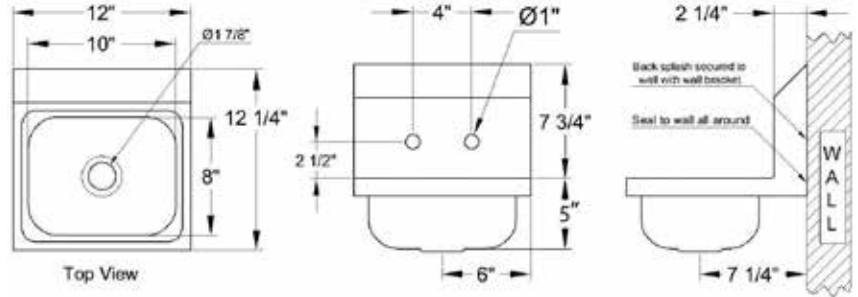

Mini Wall Mount Hand Sinks

Faucet & Strainer Included

HS-0810WG

HS-0810SSG

Order No	Description	Weight lbs/case	Pack/case
HS-0810WG	Wall Mount Hand Sink, 5" Deep	12.2	1
HS-0810SSG	Hand Sink w/Welded Splash Guards	17	1

HS-1615IHG
HS-2017IG

Drop-In Hand Sinks

Faucet & Strainer Included

HS-0810IG

HS-0810IG

HS-1317IHG

**HS-1317IHG
HS-1615IHG
HS-2017IG**

Order No	Description	Cut-out size	Weight lbs/case	Pack/case
HS-0810IG	Drop-In Mini Hand Sink.	12-1/2" x 12-1/2"	5.2	1
HS-1317IHG	Space Save Drop-In Hand Sink.	11-1/2" x 16-1/2"	8.6	1
HS-1615IHG	Standard Drop-In Hand Sink.	14-1/8" x 13-1/2"	8.2	1
HS-2017IG	Extra Wide Drop-In Hand Sink.	18-1/2" x 14"	9.2	1