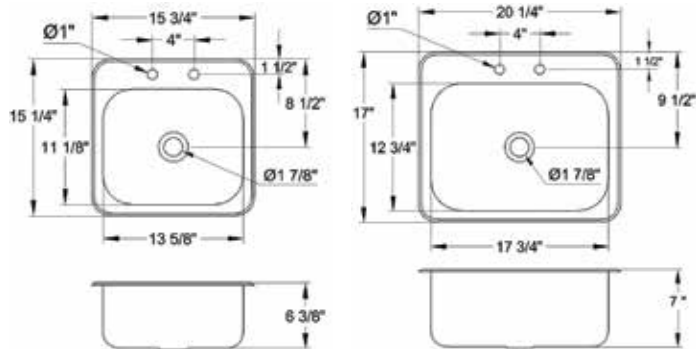

Mini Wall Mount Hand Sinks

Faucet & Strainer Included

HS-0810WG

HS-0810SSG

Order No	Description	Weight lbs/case	Pack/case
HS-0810WG	Wall Mount Hand Sink, 5" Deep	12.2	1
HS-0810SSG	Hand Sink w/Welded Splash Guards	17	1

HS-1615IHG
HS-2017IG

Drop-In Hand Sinks

Faucet & Strainer Included

HS-0810IG

HS-0810IG

HS-1317IHG

**HS-1317IHG
HS-1615IHG
HS-2017IG**

Order No	Description	Cut-out size	Weight lbs/case	Pack/case
HS-0810IG	Drop-In Mini Hand Sink.	12-1/2" x 12-1/2"	5.2	1
HS-1317IHG	Space Save Drop-In Hand Sink.	11-1/2" x 16-1/2"	8.6	1
HS-1615IHG	Standard Drop-In Hand Sink.	14-1/8" x 13-1/2"	8.2	1
HS-2017IG	Extra Wide Drop-In Hand Sink.	18-1/2" x 14"	9.2	1