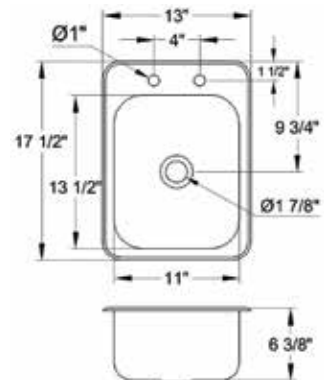

Mini Wall Mount Hand Sinks

Faucet & Strainer Included

HS-0810WG

HS-0810SSG

Order No	Description	Weight lbs/case	Pack/case
HS-0810WG	Wall Mount Hand Sink, 5" Deep	12.2	1
HS-0810SSG	Hand Sink w/Welded Splash Guards	17	1

HS-1615IHG
HS-2017IG

Drop-In Hand Sinks

Faucet & Strainer Included

HS-0810IG

HS-0810IG

HS-1317IHG

**HS-1317IHG
HS-1615IHG
HS-2017IG**

Order No	Description	Cut-out size	Weight lbs/case	Pack/case
HS-0810IG	Drop-In Mini Hand Sink.	12-1/2" x 12-1/2"	5.2	1
HS-1317IHG	Space Save Drop-In Hand Sink.	11-1/2" x 16-1/2"	8.6	1
HS-1615IHG	Standard Drop-In Hand Sink.	14-1/8" x 13-1/2"	8.2	1
HS-2017IG	Extra Wide Drop-In Hand Sink.	18-1/2" x 14"	9.2	1