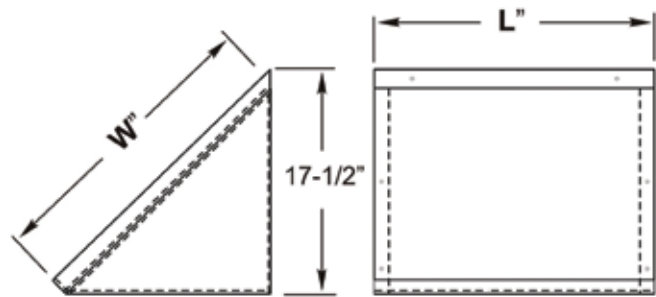

**Left Side Model**
**Right Side Model**

 DT48U-L  
DT60U-L

 DT48U-R  
DT60U-R

Order No	Gauge	Overall Size ( inch )			Weight lbs/ea
		W	L	H	
DT48U-L	16	30	48	34	50
DT48U-R	16	30	48	34	50
DT60U-L	16	30	60	34	57
DT60U-R	16	30	60	34	57

## Dishtable Optional Accessories

AA-988G

DT-WS2422

DT-WS2442

( Basket not included )

SD-2020

SD-2020B

DT-RS

DT-WS2422 &amp; DT-WS-2442

Order No	Description
DT-RS	Rack Slide For 20"W x 20"L Sink Bowl
SD-2020	Scrap Basket
SD-2020B	Scrap Basket w/ Pack Slide
AA-988G	Pre-rinse Unit
DT-WS2422	Wall Mount shelf for Glass Rack 22"L x 24"W
DT-WS2442	Wall Mount shelf for Glass Rack 42"L x 24"W