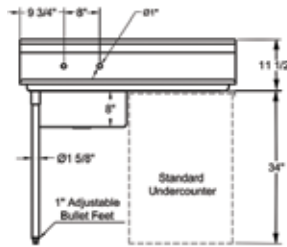

## Under Counter Design

- \* Polished stainless steel work surface.
- \* Fit most standard undercounter dishwashers.
- \* Left or right operation.
- \* Stainless steel cross braced legs.
- \* 16 Ga. 304 S/S top & bowls.
- \* 11-1/2" backsplash, 20" x 20" x 8" bowl.
- \* Faucet and scrap basket are not included.

**Left Side Model**
**Right Side Model**

 DT48U-L  
DT60U-L

 DT48U-R  
DT60U-R

Order No	Gauge	Overall Size ( inch )			Weight lbs/ea
		W	L	H	
DT48U-L	16	30	48	34	50
DT48U-R	16	30	48	34	50
DT60U-L	16	30	60	34	57
DT60U-R	16	30	60	34	57