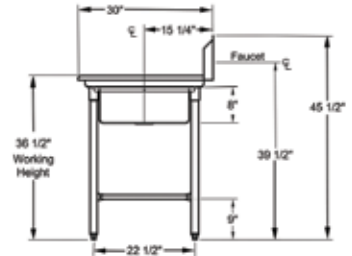

## Under Counter Design

- \* Polished stainless steel work surface.
- \* Fit most standard undercounter dishwashers.
- \* Left or right operation.
- \* Stainless steel cross braced legs.
- \* 16 Ga. 304 S/S top & bowls.
- \* 11-1/2" backsplash, 20" x 20" x 8" bowl.
- \* Faucet and scrap basket are not included.

**Left Side Model**
**Right Side Model**

 DT48U-L  
DT60U-L

 DT48U-R  
DT60U-R

Order No	Gauge	Overall Size ( inch )			Weight lbs/ea
		W	L	H	
DT48U-L	16	30	48	34	50
DT48U-R	16	30	48	34	50
DT60U-L	16	30	60	34	57
DT60U-R	16	30	60	34	57

DT-WS2422 &amp; DT-WS-2442

Order No	Description
DT-RS	Rack Slide For 20"W x 20"L Sink Bowl
SD-2020	Scrap Basket
SD-2020B	Scrap Basket w/ Pack Slide
AA-988G	Pre-rinse Unit
DT-WS2422	Wall Mount shelf for Glass Rack 22"L x 24"W
DT-WS2442	Wall Mount shelf for Glass Rack 42"L x 24"W