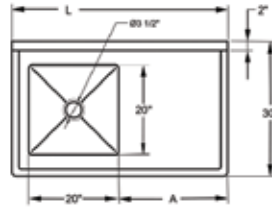

## Under Counter Design

- \* Polished stainless steel work surface.
- \* Fit most standard undercounter dishwashers.
- \* Left or right operation.
- \* Stainless steel cross braced legs.
- \* 16 Ga. 304 S/S top & bowls.
- \* 11-1/2" backsplash, 20" x 20" x 8" bowl.
- \* Faucet and scrap basket are not included.

**Left Side Model**
**Right Side Model**

 DT48U-L  
DT60U-L

 DT48U-R  
DT60U-R

Order No	Gauge	Overall Size ( inch )			Weight lbs/ea
		W	L	H	
DT48U-L	16	30	48	34	50
DT48U-R	16	30	48	34	50
DT60U-L	16	30	60	34	57
DT60U-R	16	30	60	34	57