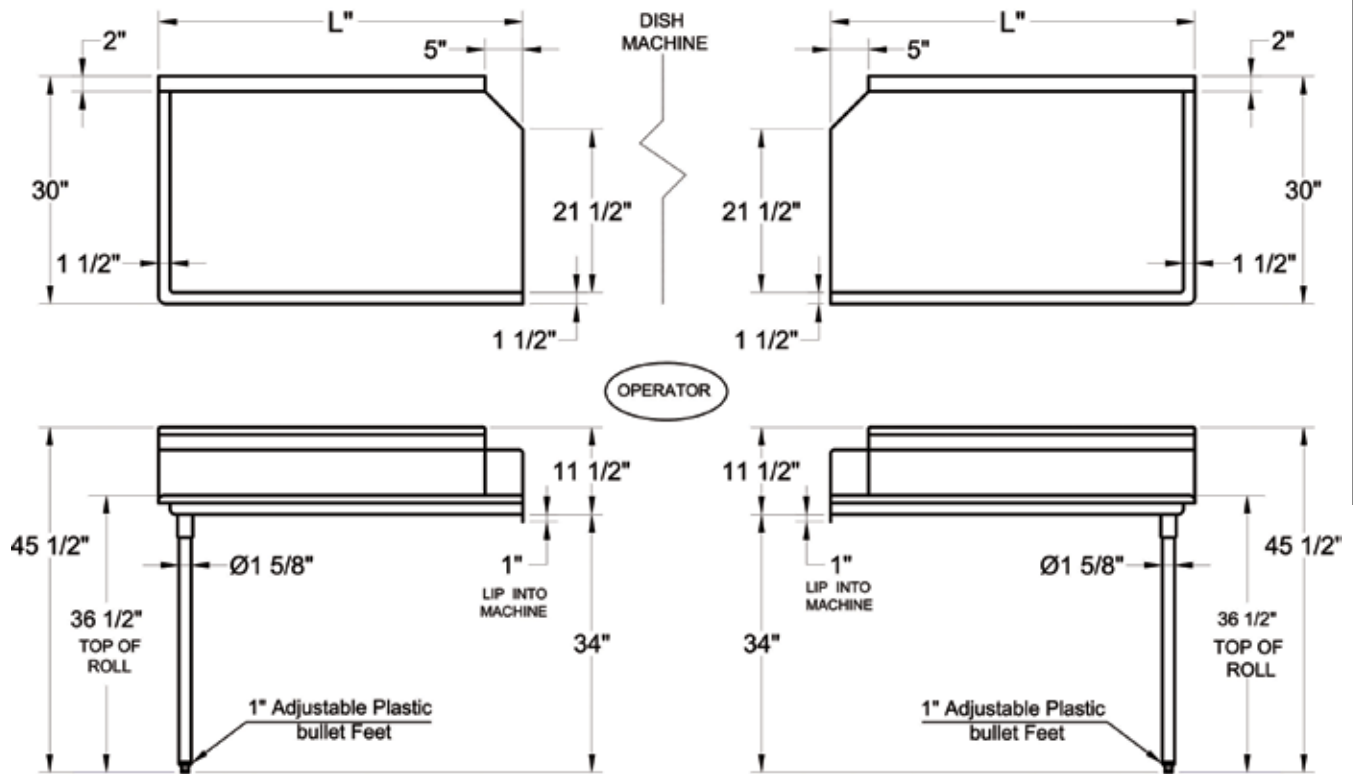

Clean Dishtables

- * Polished stainless steel work surface
- Table has formed-down lip to fit most standard dishwashers.
- * 16 Ga. 304 S/S top, 11-1/2" backsplash.
- * 72" and up models come with 4 legs.

Order No	Gauge	Overall Size (inch)			Weight lbs/ea
		W	L	H	
DT24C-L	16	30	24	45-1/2	29
DT24C-R	16	30	24	45-1/2	29
DT30C-L	16	30	30	45-1/2	34
DT30C-R	16	30	30	45-1/2	34
DT36C-L	16	30	36	45-1/2	38
DT36C-R	16	30	36	45-1/2	38
DT48C-L	16	30	48	45-1/2	50
DT48C-R	16	30	48	45-1/2	50
DT60C-L	16	30	60	45-1/2	57
DT60C-R	16	30	60	45-1/2	57
DT72C-L	16	30	72	45-1/2	67
DT72C-R	16	30	72	45-1/2	67
DT84C-L	16	30	84	45-1/2	77
DT84C-R	16	30	84	45-1/2	77
DT96C-L	16	30	96	45-1/2	87
DT96C-R	16	30	96	45-1/2	87

Left Side Model

Right Side Model

Dishtables (58~60)