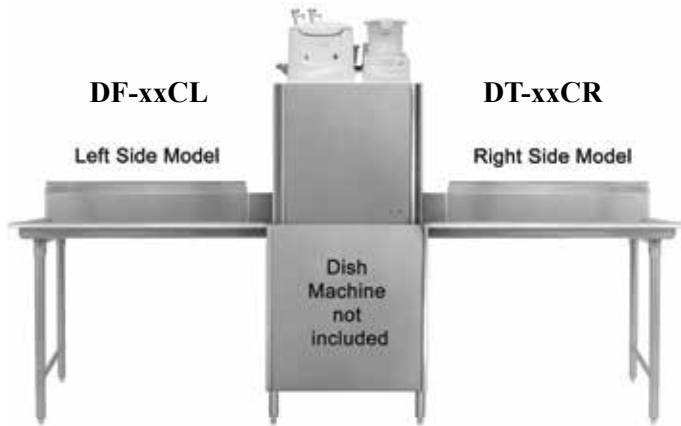

Clean Dishtables

- * Polished stainless steel work surface
- Table has formed-down lip to fit most standard dishwashers.
- * 16 Ga. 304 S/S top, 11-1/2" backsplash.
- * 72" and up models come with 4 legs.

Order No	Gauge	Overall Size (inch)			Weight lbs/ea
		W	L	H	
DT24C-L	16	30	24	45-1/2	29
DT24C-R	16	30	24	45-1/2	29
DT30C-L	16	30	30	45-1/2	34
DT30C-R	16	30	30	45-1/2	34
DT36C-L	16	30	36	45-1/2	38
DT36C-R	16	30	36	45-1/2	38
DT48C-L	16	30	48	45-1/2	50
DT48C-R	16	30	48	45-1/2	50
DT60C-L	16	30	60	45-1/2	57
DT60C-R	16	30	60	45-1/2	57
DT72C-L	16	30	72	45-1/2	67
DT72C-R	16	30	72	45-1/2	67
DT84C-L	16	30	84	45-1/2	77
DT84C-R	16	30	84	45-1/2	77
DT96C-L	16	30	96	45-1/2	87
DT96C-R	16	30	96	45-1/2	87

Left Side Model

Right Side Model

Dishtables (58~60)