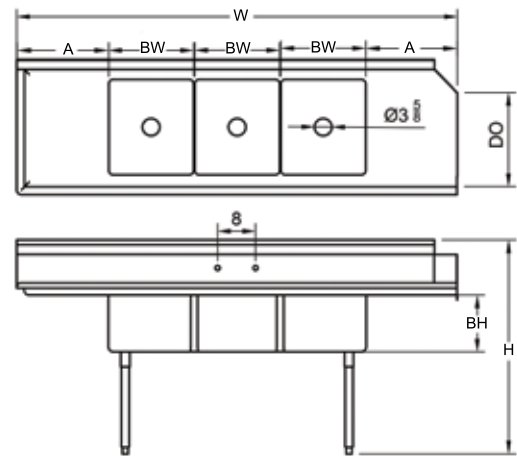

Stainless Steel Dishtables

Three Compartment Sinks Dishtable

- Sink bowl with long drainboard
- Table has formed-down lip to fit most standard dishwasher
- Stainless steel legs with cross bracing
- 8" wall mounted faucet holes
- 11-1/2" back-splash
- The number of legs depend on dishtable length

Suggested Accessory:

**Custom Made
Sizes Available**

DT18243D-L

- Table has formed-down lip to fit most standard dishwasher
- Stainless steel legs with cross bracing
- 8" wall mounted faucet holes
- 11-1/2" back-splash

Suggested Accessory:

Item No.	Side	Item No.	Side	D x W x H (in)	BD x BW x BH (in)	A (in)	DO (in)	G. W. (lb)
DT18243D-L	Left	DT18243D-R	Right	30 x 102-1/4 x 45-1/2	24 x 18 x 14	24	21-1/2	125
DT20243D-L	Left	DT20243D-R	Right	30 x 108-1/4 x 45-1/2	24 x 20 x 14	24	21-1/2	131
DT24243D-L	Left	DT24243D-R	Right	30 x 120-1/4 x 45-1/2	24 x 24 x 14	24	21-1/2	152