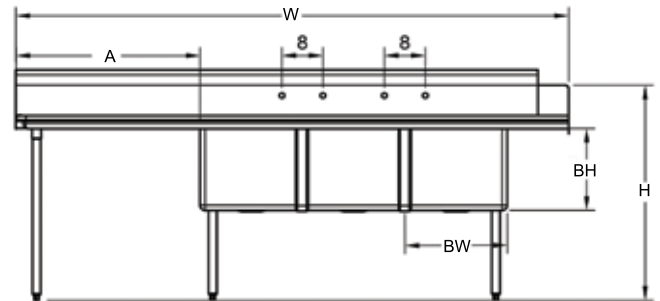

Stainless Steel Dishtables

Three Compartment Sinks Dishtable

- Sink bowl with long drainboard
- Table has formed-down lip to fit most standard dishwasher
- Stainless steel legs with cross bracing
- 8" wall mounted faucet holes
- 11-1/2" back-splash
- The number of legs depend on dishtable length

Suggested Accessory:

**Custom Made
Sizes Available**

DT18243D-L

- Table has formed-down lip to fit most standard dishwasher
- Stainless steel legs with cross bracing
- 8" wall mounted faucet holes
- 11-1/2" back-splash

Suggested Accessory:

Item No.	Side	Item No.	Side	D x W x H (in)	BD x BW x BH (in)	A (in)	DO (in)	G. W. (lb)
DT18243D-L	Left	DT18243D-R	Right	30 x 102-1/4 x 45-1/2	24 x 18 x 14	24	21-1/2	125
DT20243D-L	Left	DT20243D-R	Right	30 x 108-1/4 x 45-1/2	24 x 20 x 14	24	21-1/2	131
DT24243D-L	Left	DT24243D-R	Right	30 x 120-1/4 x 45-1/2	24 x 24 x 14	24	21-1/2	152