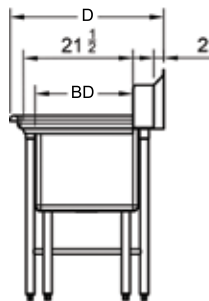

Stainless Steel Dishtables

Three Compartment Sinks Dishtable

- Sink bowl with long drainboard
- Table has formed-down lip to fit most standard dishwasher
- Stainless steel legs with cross bracing
- 8" wall mounted faucet holes
- 11-1/2" back-splash
- The number of legs depend on dishtable length

Suggested Accessory:

**Custom Made
Sizes Available**

DT18243D-L

- Table has formed-down lip to fit most standard dishwasher
- Stainless steel legs with cross bracing
- 8" wall mounted faucet holes
- 11-1/2" back-splash

Suggested Accessory:

Item No.	Side	Item No.	Side	D x W x H (in)	BD x BW x BH (in)	A (in)	DO (in)	G. W. (lb)
DT18243D-L	Left	DT18243D-R	Right	30 x 102-1/4 x 45-1/2	24 x 18 x 14	24	21-1/2	125
DT20243D-L	Left	DT20243D-R	Right	30 x 108-1/4 x 45-1/2	24 x 20 x 14	24	21-1/2	131
DT24243D-L	Left	DT24243D-R	Right	30 x 120-1/4 x 45-1/2	24 x 24 x 14	24	21-1/2	152