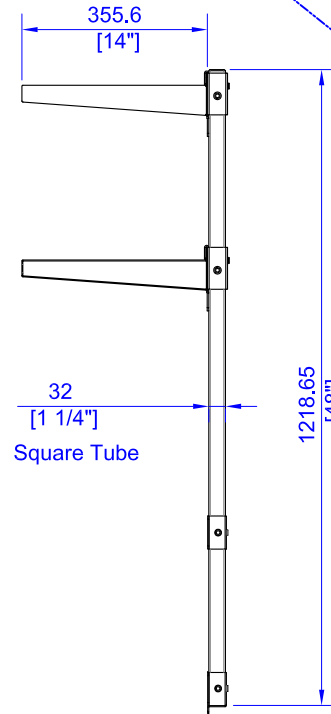

Top View

Front View

Right Side View

ISO View

Self-Drilling Hex Head Screw
#10 x 1 in

Item	Order No.	L (in)	W (in)	H (in)	Number of Post
1	DS-B1428	28	14	48	2
2	DS-B1436	36	14	48	2
3	DS-B1448	48	14	48	2
4	DS-B1460	60	14	48	2
5	DS-B1472	72	14	48	3
6	DS-B1484	84	14	48	3
7	DS-B1496	96	14	48	3

GSW.		ORDER NO. DS-B14xx			
DESCRIPTION		S/S Adjustable double over shelf.			
DATE	Sep.-29-2017	UNIT	mm/inch	MATERIAL	Stainless Steel
PR	ND-001	SCALE	1 : 1	QUANTITY	PAGES:
DWG	York. Wang	THIRD ANGLE PROJECTION		WEIGHT	Total 1 page 1