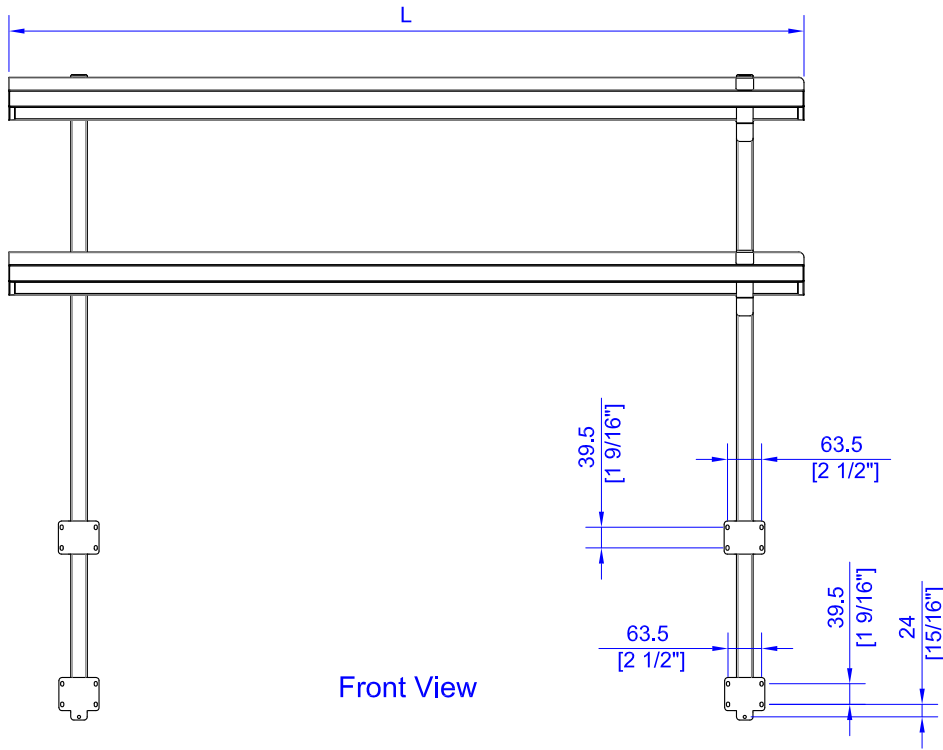

Top View

Front View

Right Side View

ISO View

Self-Drilling Hex Head Screw
#10 x 1 in

Item	Order No.	L (in)	W (in)	H (in)	Number of Post
1	DS-B1428	28	14	48	2
2	DS-B1436	36	14	48	2
3	DS-B1448	48	14	48	2
4	DS-B1460	60	14	48	2
5	DS-B1472	72	14	48	3
6	DS-B1484	84	14	48	3
7	DS-B1496	96	14	48	3

GSW.		ORDER NO. DS-B14xx			
DESCRIPTION		S/S Adjustable double over shelf.			
DATE	Sep.-29-2017	UNIT	mm/inch	MATERIAL	Stainless Steel
PR	ND-001	SCALE	1 : 1	QUANTITY	PAGES:
DWG	York. Wang	THIRD ANGLE PROJECTION		WEIGHT	Total 1 page 1