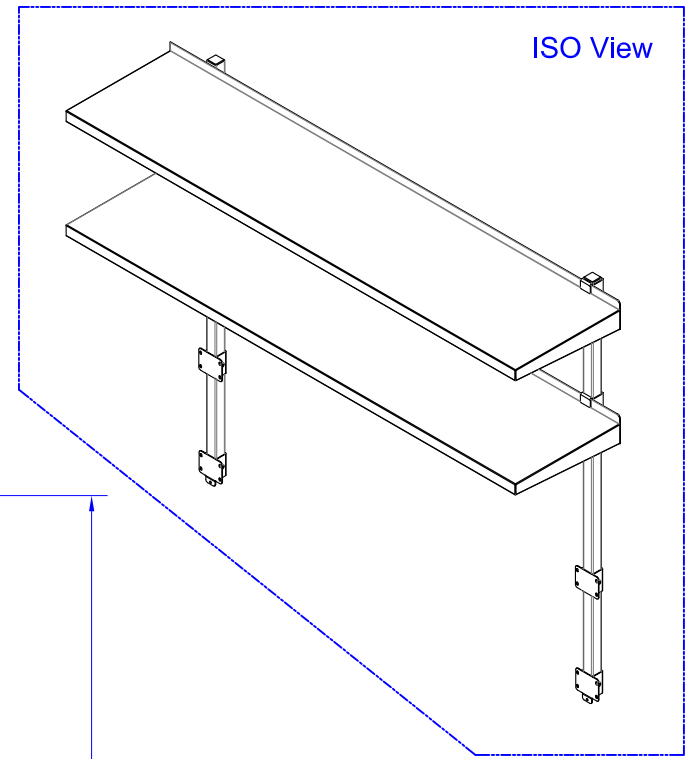

Top View

Front View

Right Side View

ISO View

Self-Drilling Hex Head Screw
#10 x 1 in

Item	Order No.	L (in)	W (in)	H (in)	Number of Post
1	DS-B1428	28	14	48	2
2	DS-B1436	36	14	48	2
3	DS-B1448	48	14	48	2
4	DS-B1460	60	14	48	2
5	DS-B1472	72	14	48	3
6	DS-B1484	84	14	48	3
7	DS-B1496	96	14	48	3

GSW.		ORDER NO. DS-B14xx			
DESCRIPTION		S/S Adjustable double over shelf.			
DATE	Sep.-29-2017	UNIT	mm/inch	MATERIAL	Stainless Steel
PR	ND-001	SCALE	1 : 1	QUANTITY	PAGES:
DWG	York. Wang	THIRD ANGLE PROJECTION		WEIGHT	Total 1 page 1