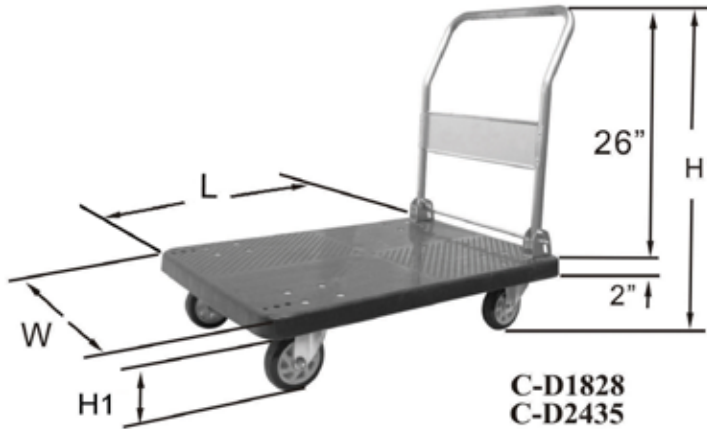

# CARTS

## Fold-Down Platform Trucks

Fold-down Handle makes storage easy when space is limited.  
Tough structural plastic will not rust, dent, crack, or splinter.

Order No	Measurements				Load Capacity ( lbs )	Weight lbs/case
	W	L	H	H1		
C-D1828	18"	28"	34"	5"	300	18
C-D2435	24"	35"	34"	6"	600	30

## Twist Off Dollys

- \* Provides easy mobility for round trash container. (20, 32, 45, 55 Gallon)
- \* Locks onto container bottom.
- \* With five 3" swivel casters.

Order No	Overall Dimensions	Load Capacity ( lbs )	Weight lbs/case	Pack/ Case
C-TD18	18" Dia x 6-1/4" H	300	45	5