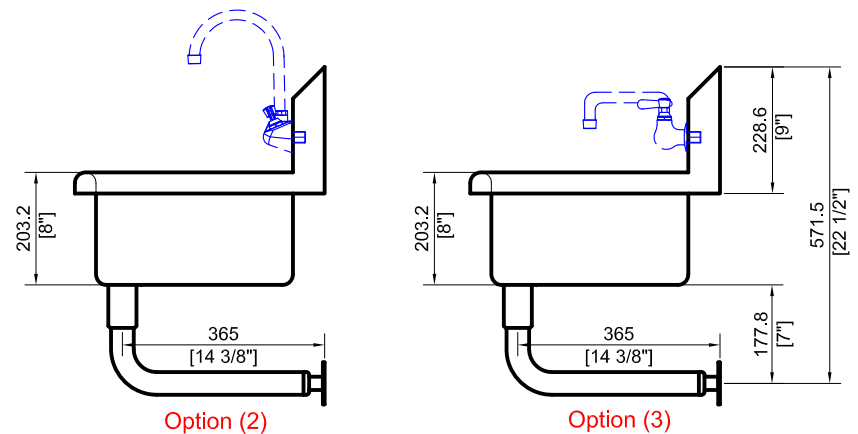

TOLERANCE

Overall : ± 0.500"
Interior : ± 0.250"

Visit our website at
www.GSW-USA.com
4177 Rowland Ave., #B, El Monte, CA 91731
Tel.: (800) 897-5999, (626) 291-5599 Fax: (626)286-0133
E-mail: sales@gsw-usa.com

GSW USA, INC. Copy Right Reserved 2013

ACE-MWS-18xx

Special one compartment mult wash sinks

- S/S 304 18GA stainless steel.
- Comes with tubular wall bracket.
- Faucet not included.
- All size sink with one drain as standard.
- "Z" clip bracket for hanging support included.
- Number & size of faucet holes per customer request.
- ETL certified for food service application.

Item No.	ORDER NO.	Overall Size		Option (1)	Option (2)	Option (3)
		W	L	Single Splash Mount (AA-515G)	4" Wall Mount Faucet w/3-1/2" Gooseneck Spout (AA-410G & AA-412G)	8" Wall Mount Wall Mount 8" w/6" Spout (AA-706G & AA-806G)
				MAX	MAX	MAX
1	ACE-MWS-1836	17-1/2"	36"	1 set	1 set	1 set
2	ACE-MWS-1848	17-1/2"	48"	2 set	1set	1 set
3	ACE-MWS-1860	17-1/2"	60"	3 set	2 set	2 set
4	ACE-MWS-1872	17-1/2"	72"	4 set	3 set	3 set