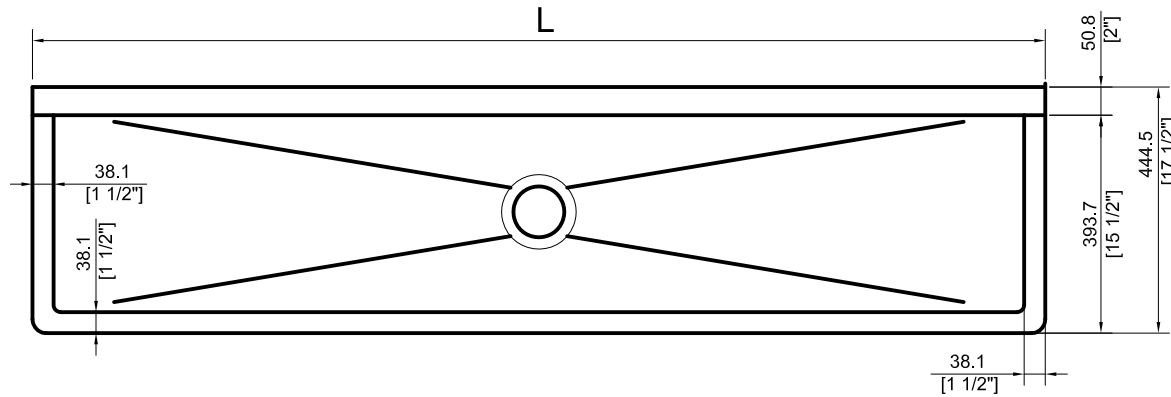

TOLERANCE

Overall : ± 0.500"
Interior : ± 0.250"

Visit our website at
www.GSW-USA.com
4177 Rowland Ave., #B, El Monte, CA 91731
Tel.: (800) 897-5999, (626) 291-5599 Fax: (626)286-0133
E-mail: sales@gsw-usa.com

GSW USA, INC. Copy Right Reserved 2013

ACE-MWS-18xx

Special one compartment mult wash sinks

- S/S 304 18GA stainless steel.
- Comes with tubular wall bracket.
- Faucet not included.
- All size sink with one drain as standard.
- "Z" clip bracket for hanging support included.
- Number & size of faucet holes per customer request.
- ETL certified for food service application.

Item No.	ORDER NO.	Overall Size		Option (1)	Option (2)	Option (3)
		W	L	Single Splash Mount (AA-515G)	4" Wall Mount Faucet w/3-1/2" Gooseneck Spout (AA-410G & AA-412G)	8" Wall Mount Wall Mount 8" w/6" Spout (AA-706G & AA-806G)
				MAX	MAX	MAX
1	ACE-MWS-1836	17-1/2"	36"	1 set	1 set	1 set
2	ACE-MWS-1848	17-1/2"	48"	2 set	1set	1 set
3	ACE-MWS-1860	17-1/2"	60"	3 set	2 set	2 set
4	ACE-MWS-1872	17-1/2"	72"	4 set	3 set	3 set