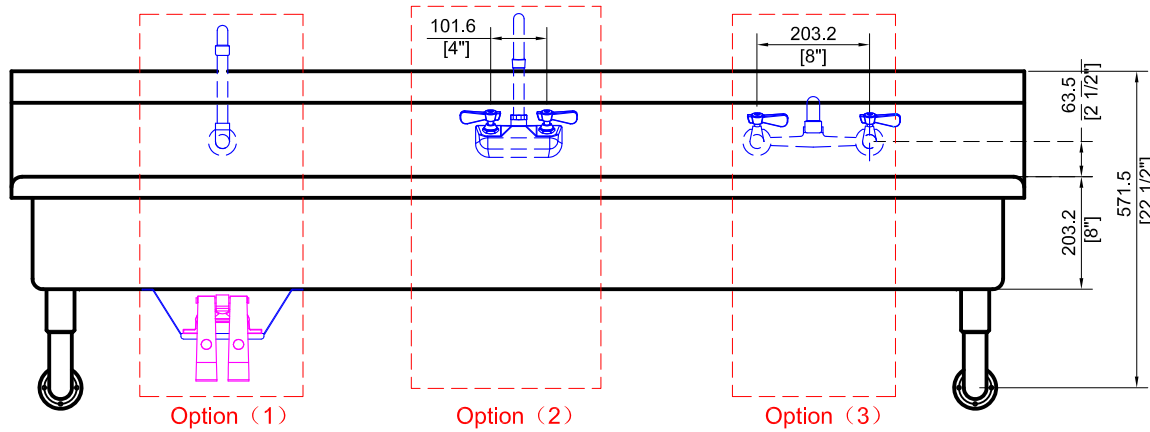

TOLERANCE

Overall : ± 0.500"
Interior : ± 0.250"

Visit our website at
www.GSW-USA.com
4177 Rowland Ave., #B, El Monte, CA 91731
Tel.: (800) 897-5999, (626) 291-5599 Fax: (626)286-0133
E-mail: sales@gsw-usa.com

GSW USA, INC. Copy Right Reserved 2013

ACE-MWS-18xx

Special one compartment mult wash sinks

- S/S 304 18GA stainless steel.
- Comes with tubular wall bracket.
- Faucet not included.
- All size sink with one drain as standard.
- "Z" clip bracket for hanging support included.
- Number & size of faucet holes per customer request.
- ETL certified for food service application.

Item No.	ORDER NO.	Overall Size		Option (1)	Option (2)	Option (3)
		W	L	Single Splash Mount (AA-515G)	4" Wall Mount Faucet w/3-1/2" Gooseneck Spout (AA-410G & AA-412G)	8" Wall Mount Wall Mount 8" w/6" Spout (AA-706G & AA-806G)
				MAX	MAX	MAX
1	ACE-MWS-1836	17-1/2"	36"	1 set	1 set	1 set
2	ACE-MWS-1848	17-1/2"	48"	2 set	1set	1 set
3	ACE-MWS-1860	17-1/2"	60"	3 set	2 set	2 set
4	ACE-MWS-1872	17-1/2"	72"	4 set	3 set	3 set