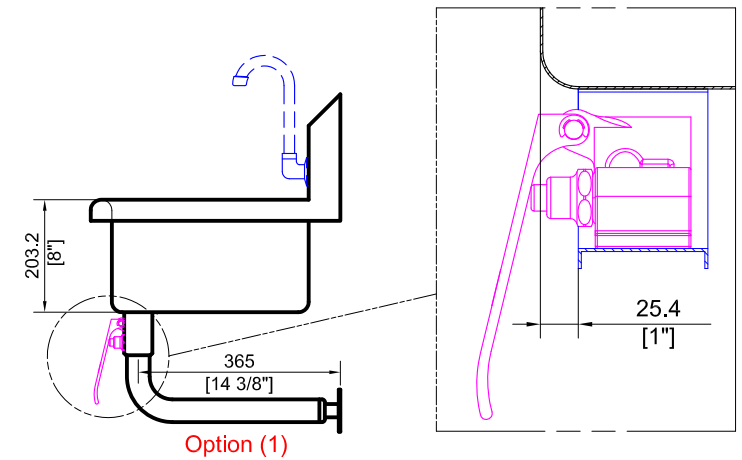

TOLERANCE

Overall : ± 0.500"
Interior : ± 0.250"

Visit our website at
www.GSW-USA.com
4177 Rowland Ave., #B, El Monte, CA 91731
Tel.: (800) 897-5999, (626) 291-5599 Fax: (626)286-0133
E-mail: sales@gsw-usa.com

GSW USA, INC. Copy Right Reserved 2013

ACE-MWS-18xx

Special one compartment mult wash sinks

- S/S 304 18GA stainless steel.
- Comes with tubular wall bracket.
- Faucet not included.
- All size sink with one drain as standard.
- "Z" clip bracket for hanging support included.
- Number & size of faucet holes per customer request.
- ETL certified for food service application.

Item No.	ORDER NO.	Overall Size		Option (1)	Option (2)	Option (3)
		W	L	Single Splash Mount (AA-515G)	4" Wall Mount Faucet w/3-1/2" Gooseneck Spout (AA-410G & AA-412G)	8" Wall Mount Wall Mount 8" w/6" Spout (AA-706G & AA-806G)
				MAX	MAX	MAX
1	ACE-MWS-1836	17-1/2"	36"	1 set	1 set	1 set
2	ACE-MWS-1848	17-1/2"	48"	2 set	1set	1 set
3	ACE-MWS-1860	17-1/2"	60"	3 set	2 set	2 set
4	ACE-MWS-1872	17-1/2"	72"	4 set	3 set	3 set