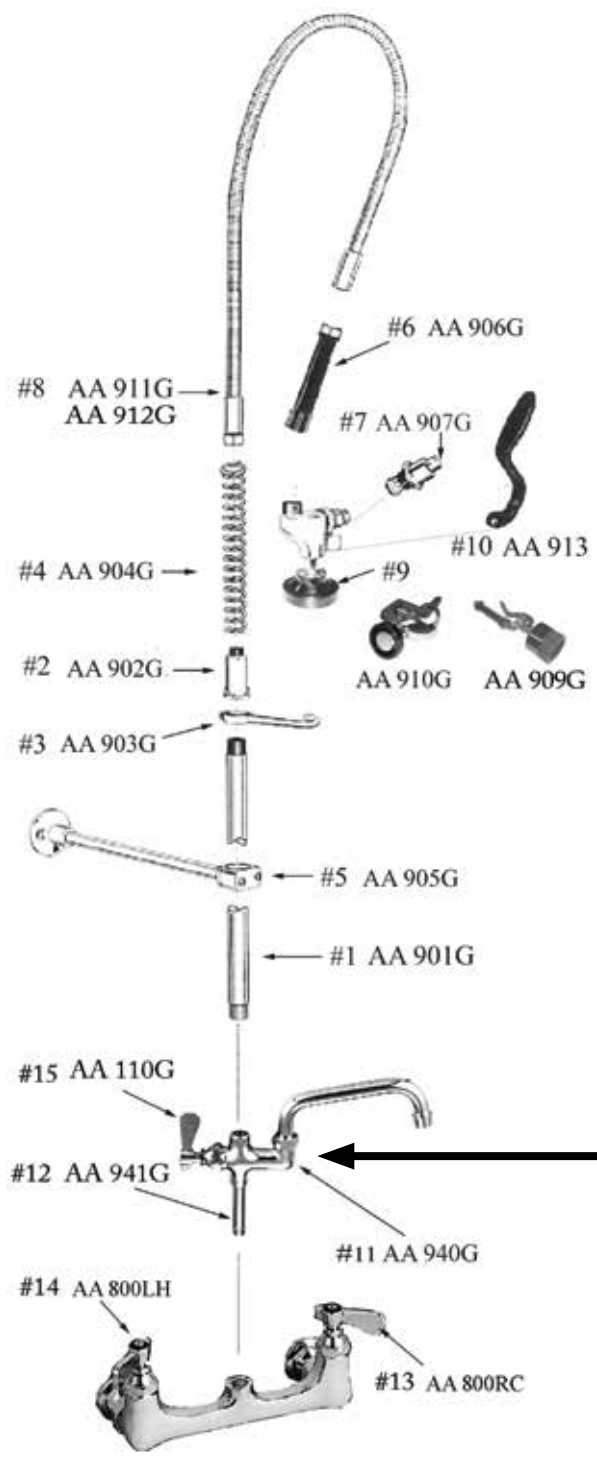

Pre-Rinse Faucet Parts & Accessories

Part #	Item No.	Description	G. W. (lb)	Qty. /case
1	AA-901G	3 Sizes:12"/ 18"/ 24" Riser	31	25
2	AA-902G	Spring Retainer	51	100
3	AA-903G	Rise Hook	19	100
4	AA-904G	Spring Hose Guard	38	25
5	AA-905G	12" Brass Wall Bracket	21	20
6	AA-906G	Hose Grid	9	20
7	AA-907G	Spray Valve Bonnet Assembly	23	100
8	AA-911G	44" Hose Assembly With Grid	31	20
	AA-912G	60" Hose Assembly With Grid	42	20
9	AA-910G	Pre-Rinse Spray Valve Assembly	26	20
	AA-909G	Pre-Rinse Spray Valve Assembly With Brush	38	20
10	AA-913	Plastic Handle For Spray Valve	10	100
11	AA-940G	Add On Faucet (Base Only)	30	20
12	AA-941G	Rise For Add-On Faucet	8	50
13	AA-800RC	Stem Check Unit (Cold)	53	100
14	AA-800LH	Stem Check Unit (Hot)	53	100
15	AA-110G	Stem Check Unit	40	100

Pre-Rinse Add-On Faucet

Item No.	Description	G. W. (lb)	Qty. /case
AA-942G	Add On Faucet w/ 8" Spout	42	24
AA-943G	Add On Faucet w/ 10" Spout	49	24
AA-944G	Add On Faucet w/ 12" Spout	50	24
AA-945G	Add On Faucet w/ 14" Spout	56	24