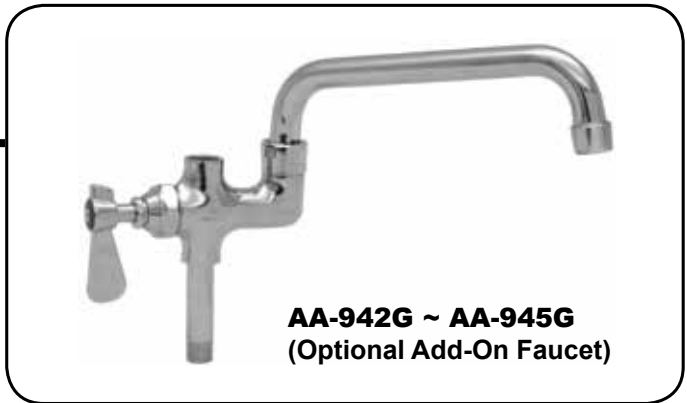

Pre-Rinse Faucet Parts & Accessories

Part #	Item No.	Description	G. W. (lb)	Qty. /case
1	AA-901G	3 Sizes:12"/ 18"/ 24" Riser	31	25
2	AA-902G	Spring Retainer	51	100
3	AA-903G	Rise Hook	19	100
4	AA-904G	Spring Hose Guard	38	25
5	AA-905G	12" Brass Wall Bracket	21	20
6	AA-906G	Hose Grid	9	20
7	AA-907G	Spray Valve Bonnet Assembly	23	100
8	AA-911G	44" Hose Assembly With Grid	31	20
	AA-912G	60" Hose Assembly With Grid	42	20
9	AA-910G	Pre-Rinse Spray Valve Assembly	26	20
	AA-909G	Pre-Rinse Spray Valve Assembly With Brush	38	20
10	AA-913	Plastic Handle For Spray Valve	10	100
11	AA-940G	Add On Faucet (Base Only)	30	20
12	AA-941G	Rise For Add-On Faucet	8	50
13	AA-800RC	Stem Check Unit (Cold)	53	100
14	AA-800LH	Stem Check Unit (Hot)	53	100
15	AA-110G	Stem Check Unit	40	100

Pre-Rinse Add-On Faucet

Item No.	Description	G. W. (lb)	Qty. /case
AA-942G	Add On Faucet w/ 8" Spout	42	24
AA-943G	Add On Faucet w/ 10" Spout	49	24
AA-944G	Add On Faucet w/ 12" Spout	50	24
AA-945G	Add On Faucet w/ 14" Spout	56	24