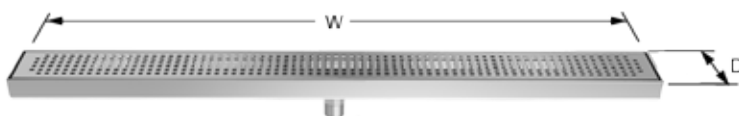

1" NPT Drain Outlet Stainless Steel Linear Drains

Item No.	D x W (in)	Cut Out Size (in)	lb/ ea.
WT-PS30S	3-1/2 x 30	3-1/2 x 30	4
WT-PS36S	3-1/2 x 36	3-1/2 x 36	5
WT-PS42S	3-1/2 x 42	3-1/2 x 42	6
WT-PS48S	3-1/2 x 48	3-1/2 x 48	7
WT-PS60S	3-1/2 x 60	3-1/2 x 60	8

See page 80 for more information