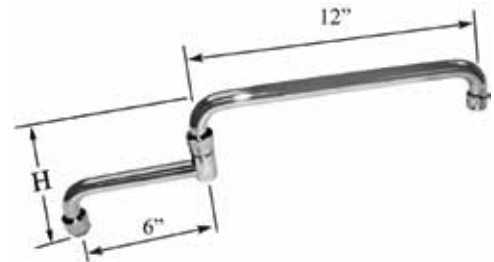

Heavy Duty Spouts

Gooseneck Spout

Swivel Spout

Double Joint Spout
AA-018G

Order No	Description	H"	Weight lbs/case	Pack/case
AA-001G	L: 3-1/4" Gooseneck Spout.	7-3/4	18	24
AA-002G	L: 6" Gooseneck Spout.	8-1/4	20	24
AA-003G	L: 8-3/8" Gooseneck Spout.	14	28	24
AA-006G	L: 6" Swivel Spout.	3-7/8	17	24
AA-008G	L: 8" Swivel Spout.	4-3/8	18	24
AA-010G	L: 10" Swivel Spout.	4-3/4	18.5	24
AA-012G	L: 12" Swivel Spout.	5-1/8	19	24
AA-014G	L: 14" Swivel Spout.	5-5/8	20	24
AA-016G	L: 16" Swivel Spout.	5-3/8	22	24
AA-018G	L: 18" Double Joint Swivel Spout.	8-3/4	36	24