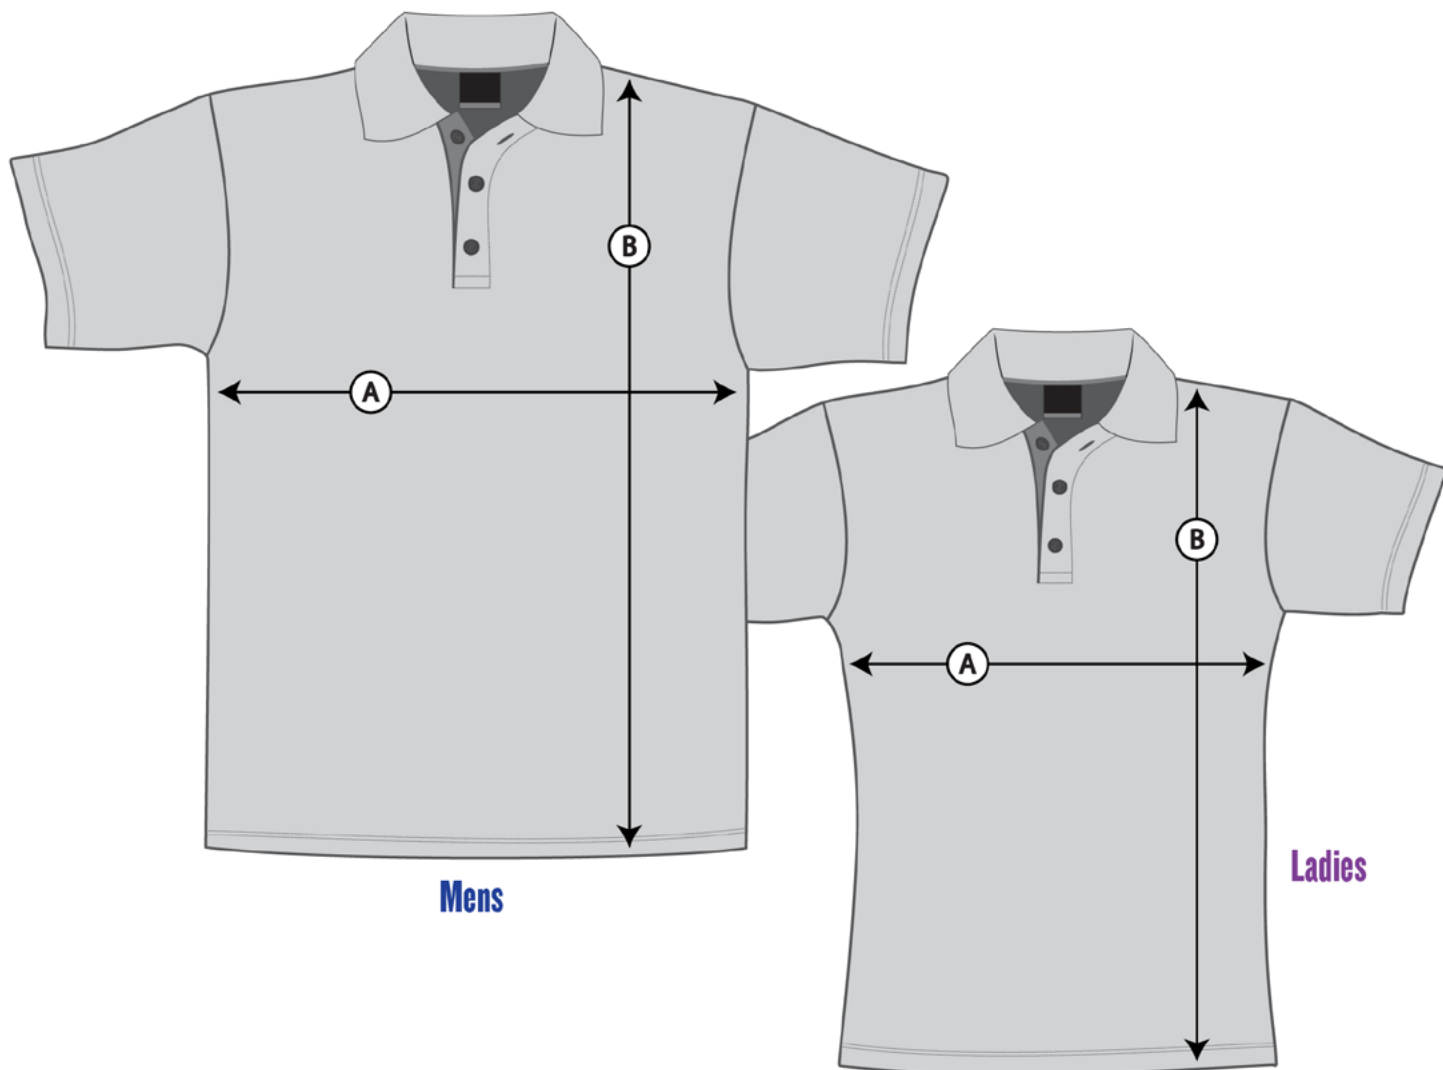

PRIMERA®

Size Guides - Custom Sublimated Polo

MENS POLO		S	M	L	XL	2XL	3XL	5XL
A	1/2 CHEST MEASUREMENT (CM)	53	55.5	58	60.5	63	68	73
B	HIGH POINT SHOULDER TO HEM (CM)	71	74	76	77	79	80	81

LADIES POLO		6	8	10	12	14	16	18	20	22	24	26
A	1/2 CHEST MEASUREMENT (CM)	42.5	45	47.5	50	52.5	55	57.5	60	64.5	69.5	74.5
B	HIGH POINT SHOULDER TO HEM (CM)	59	61	63	65	67	69	71	72	73	74	74

KIDS POLO & T-SHIRT		4	6	8	10	12	14	16
A	1/2 CHEST MEASUREMENT (CM)	36	38	40	42	44	46	49
B	HIGH POINT SHOULDER TO HEM (CM)	49	52	55	58	61	64	67