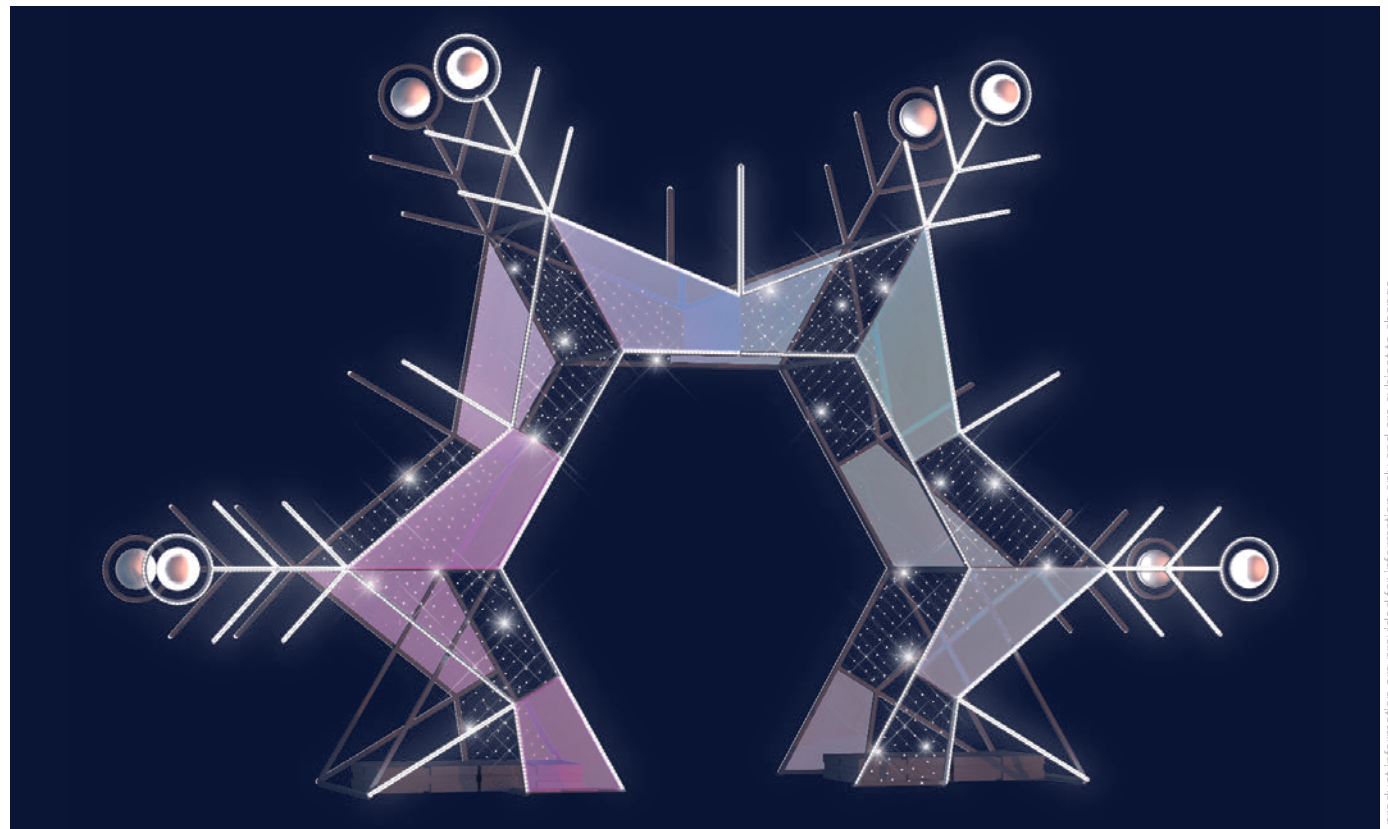

Walk Thru Snowflakes

SP10770 - 24 V

Technical Data

Tension	120 V /24V
Power	354 W
Class / IP	Classe II / IP54
Weigh (lb)	428.74 lb
Dimensions W x H x D	26.54 x 16.4 ft
Type of cable	PVC
Connecting	UL Plug & Light
Number of fastenings	-
Fastening types	On floor
Main material	Aluminium
Extendable	-
Cable color	transparent
Animation	Glittering
Animator	-
Technology	LED
Bright points (light)	4720
BP/Power Ratio	13.33
Luminosity (Lumen)	15340 lm
Colors	Cold white
Dominant color	Cold white
Sockets number	-
Sockets type	-
Bulbs	-
Decorative material	boreal Filter/ Pearl ball
Conditioning	Recycled film
Type	Luminous decor
Class	specific
Brand	Leblanc

R@HS