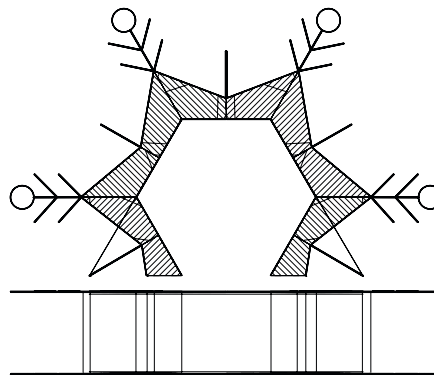

Technical diagram

DECORATIONS ARE DELIVERED WITH THEIR FIXATIONS.

The ornamental balls, the chains are not included and every type of bulbs (including satilights). Refer to the catalog.

This product satisfies the measures of the community directives EN 60598-1 and EN 60598-2-20

Environmental Report

Total surface area :	40.45 m²
Surface area :	0.00 m²
Rh₀ (Air) :	2.707 lb/m³
Cx estimated :	0.41
SCx :	0
Equivalent CO₂ :	1748.75 lb*

* Environmental impact for 8 hours ignition during 60 days.