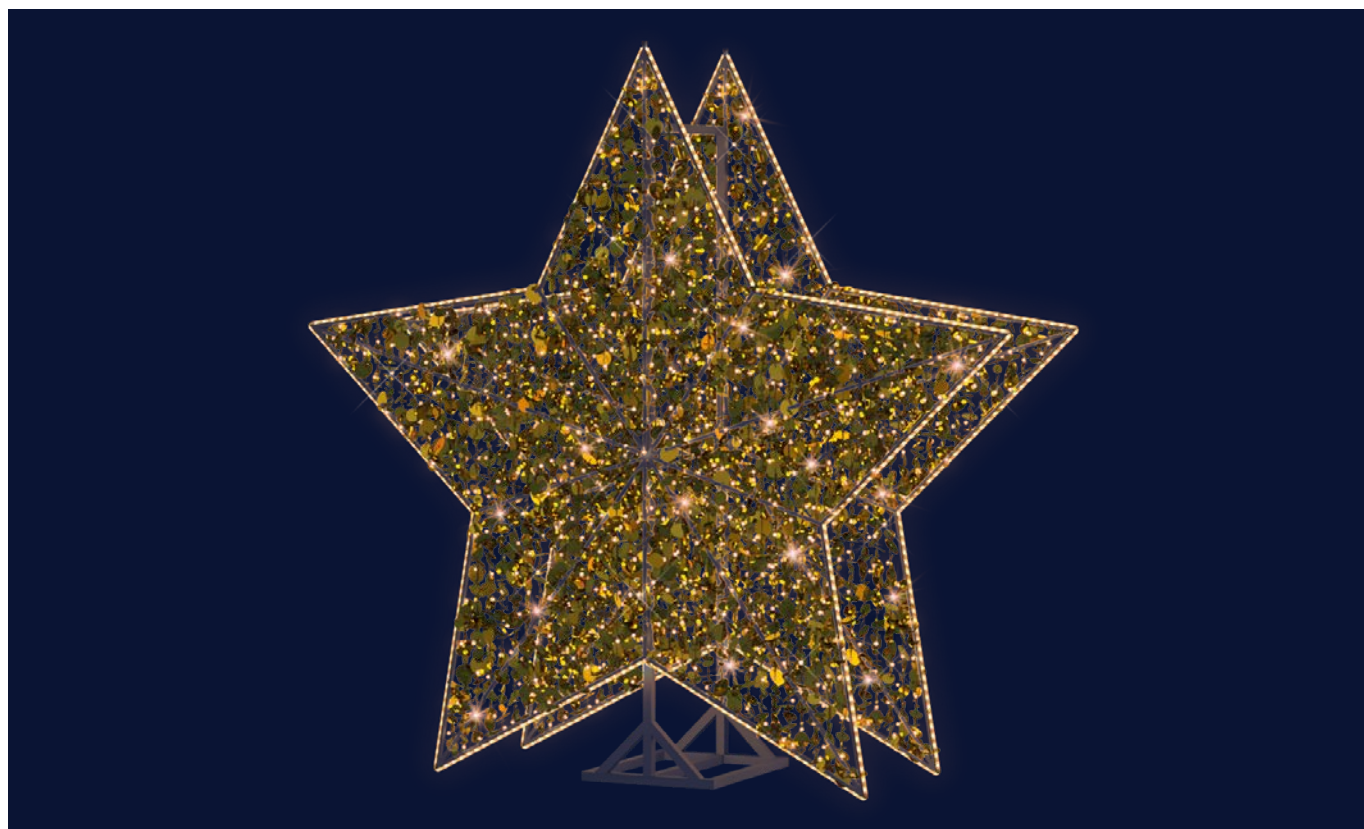

Etoile Enchantée Paillettes

SP9230

Technical Data

Tension	24 V
Power	198 W
Class / IP	Classe II / IP54
Weigh (lb)	44.2 lb
Dimensions W x H x D	6.88 x 6.56 x 1.64 ft
Type of cable	PVC
Connecting	061221 (UL) or 032371 (EU)
Number of fastenings	1 x 032212
Fastening types	Concrete block
Main material	Aluminium
Extendable	-
Cable color	Transparent
Animation	Glittering
Animator	-
Technology	LED
Bright points (light)	1480
BP/Power Ratio	7.47
Luminosity (Lumen)	4810
Colors	Warm White
Dominant color	Warm White
Sockets number	-
Sockets type	-
Bulbs	-
Decorative material	golden glitters
Conditioning	Recycled film
Type	Luminous decor
Class	specific
Brand	Leblanc

R@HS

Technical diagram

Decor 3D AP Etoile paillettes Echantée 6.56ft' 6.88 x 6.56 x 1.64 ft LED glittering 24 V

DECORATIONS ARE DELIVERED WITH THEIR FIXATIONS. The ornamental balls, the chains are not included and every type of bulbs (including satilights). Refer to the catalog.