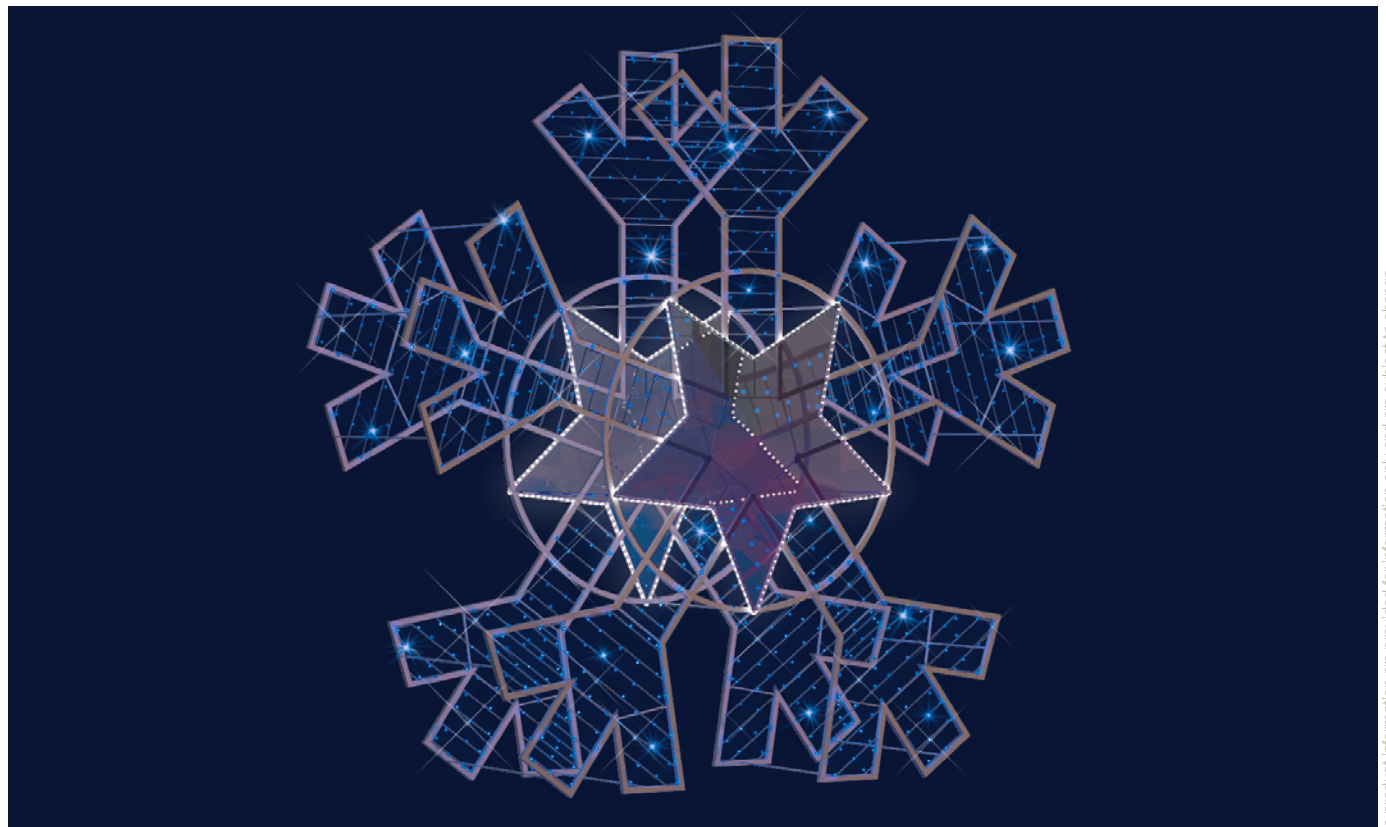

Regal Snowflake Blue 24V Usa

SP8903

Technical Data

Tension	120/24 V
Power	192 W
Class / IP	Classe II / IP54
Weigh (lb)	110.5 lb
Dimensions W x H x D	9.84 x 9.84 x 2.62 ft
Type of cable	PVC
Connecting	UL Plug & Light
Number of fastenings	-
Fastening types	On floor
Main material	Aluminium
Extendable	-
Cable color	-
Animation	Glittering
Animator	-
Technology	LED
Bright points (light)	2364
BP/Power Ratio	12.31
Luminosity (Lumen)	7683 lm
Colors	Cold white and blue
Dominant color	Blue
Sockets number	-
Sockets type	-
Bulbs	-
Decorative material	Boreal filter
Conditioning	Recycled film
Type	Luminous decor
Class	specific
Brand	Leblanc

R@HS

Technical diagram

Packaging :

Conditioned by 1 under 1 Recycled Polyethylene from 9.84 x 9.84 x 2.62 ft for a total weigh of 110.5 lb

THE DESIGNS ARE SUPPLIED WITH THEIR ATTACHMENTS. Not included: decorative balls, chains, all types of bulbs (including satilights) and the power cable. Refer to proposal.